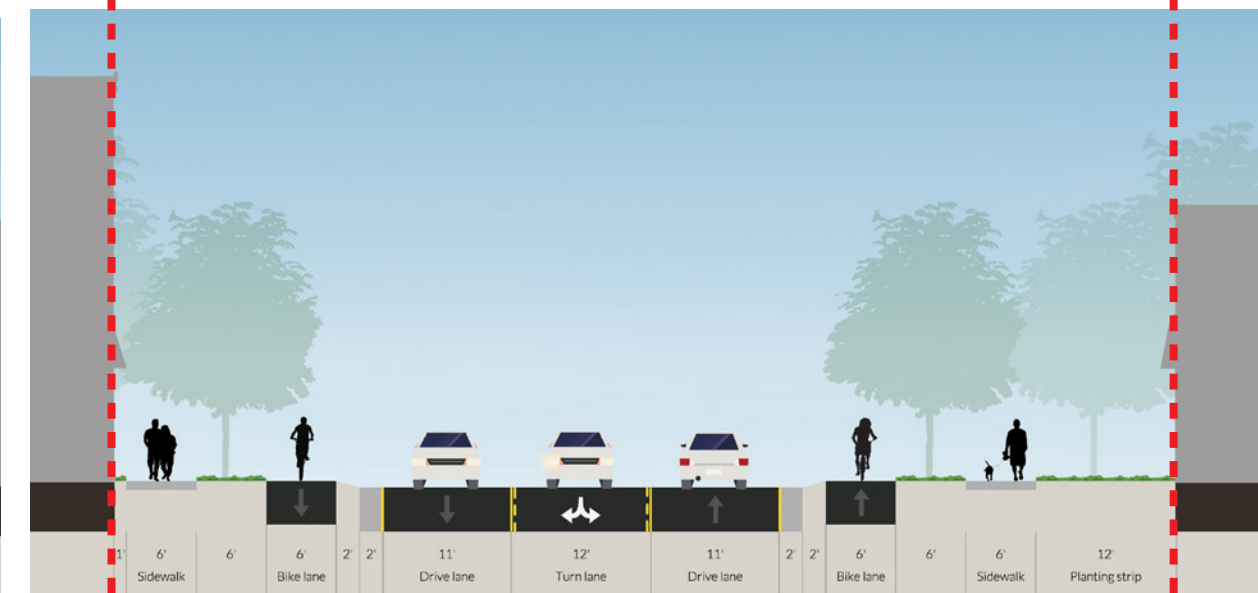

76' ROW

Section A: Overland Trl to Taft Hill Rd
*Interim condition: attached walk as needed

91' ROW

Section B: Taft Hill Rd to Constitution Rd

89.5' ROW

Section C: Constitution Rd to City Park

108' ROW

Section D: City Park to Shields St

76' ROW

Section A: Overland Trl to Taft Hill Rd

91' ROW

Section B: Taft Hill Rd to Constitution Rd

84' ROW

Section C: Constitution Rd to City Park

108' ROW

Section D: City Park to Shields St