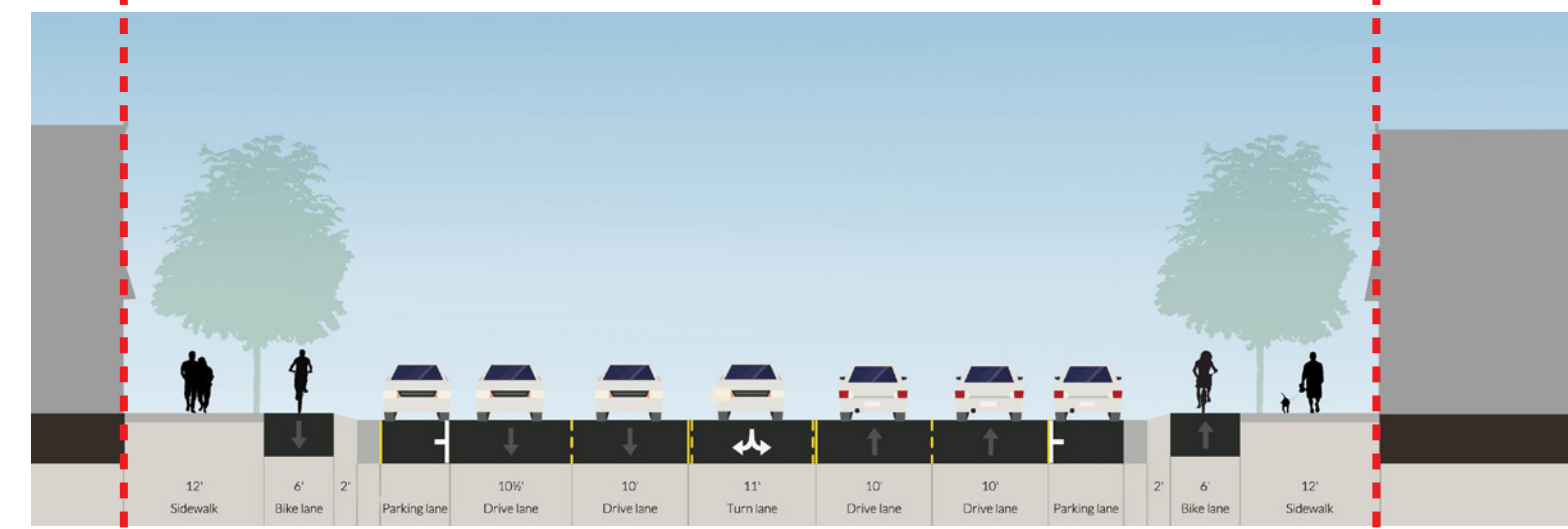

76' ROW

Section A: Overland Trl to Taft Hill Rd
*Interim condition: attached walk as needed

91' ROW

Section B: Taft Hill Rd to Constitution Rd

89.5' ROW

Section C: Constitution Rd to City Park

108' ROW

Section D: City Park to Shields St

76' ROW

Section A: Overland Trl to Taft Hill Rd

91' ROW

Section B: Taft Hill Rd to Constitution Rd

84' ROW

Section C: Constitution Rd to City Park

108' ROW

Section D: City Park to Shields St