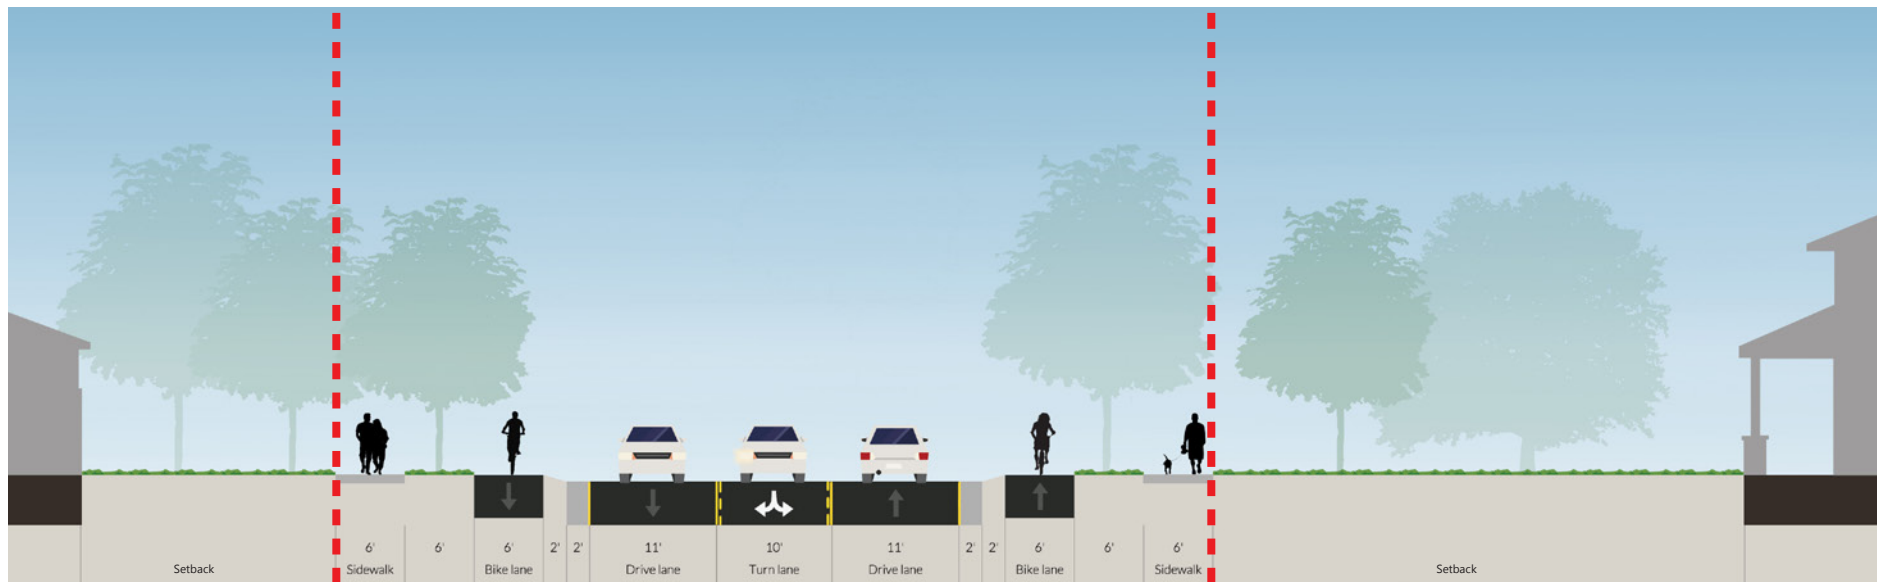

76' ROW

Section A: Overland Trl to Taft Hill Rd
*Interim condition: attached walk as needed

91' ROW

Section B: Taft Hill Rd to Constitution Rd

89.5' ROW

Section C: Constitution Rd to City Park

108' ROW

Section D: City Park to Shields St

76' ROW

Section A: Overland Trl to Taft Hill Rd

91' ROW

Section B: Taft Hill Rd to Constitution Rd

84' ROW

Section C: Constitution Rd to City Park

108' ROW

Section D: City Park to Shields St