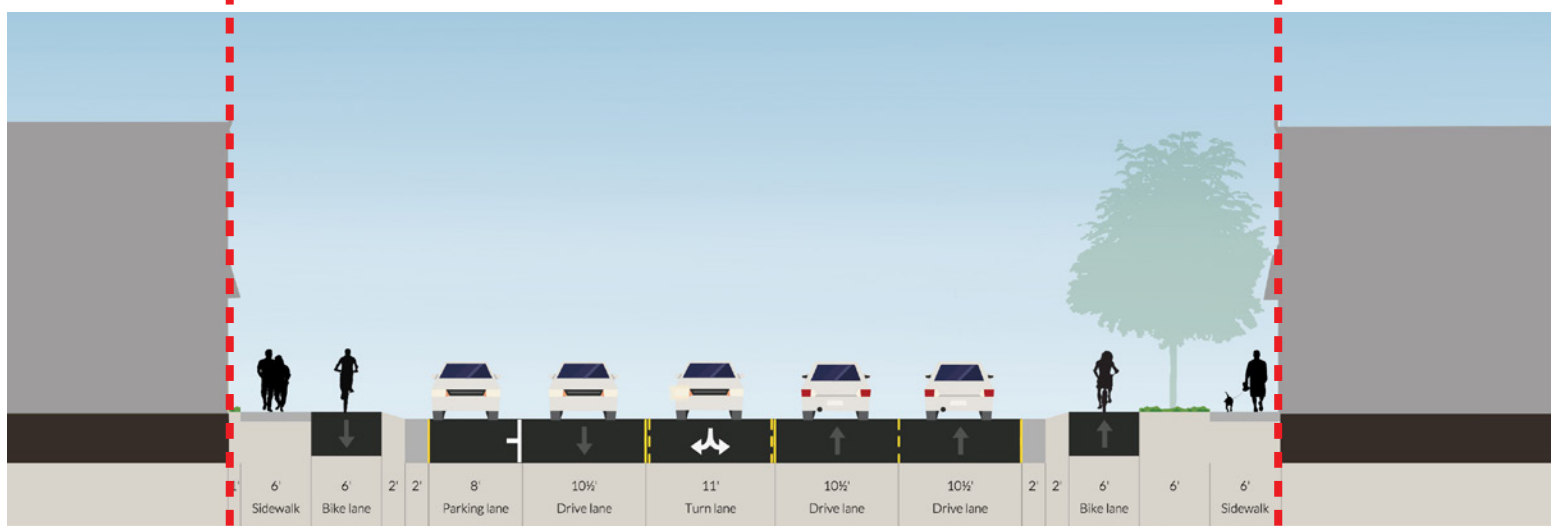

76' ROW

Section A: Overland Trl to Taft Hill Rd
*Interim condition: attached walk as needed

91' ROW

Section B: Taft Hill Rd to Constitution Rd

89.5' ROW

Section C: Constitution Rd to City Park

108' ROW

Section D: City Park to Shields St

76' ROW

Section A: Overland Trl to Taft Hill Rd

91' ROW

Section B: Taft Hill Rd to Constitution Rd

84' ROW

Section C: Constitution Rd to City Park

108' ROW

Section D: City Park to Shields St