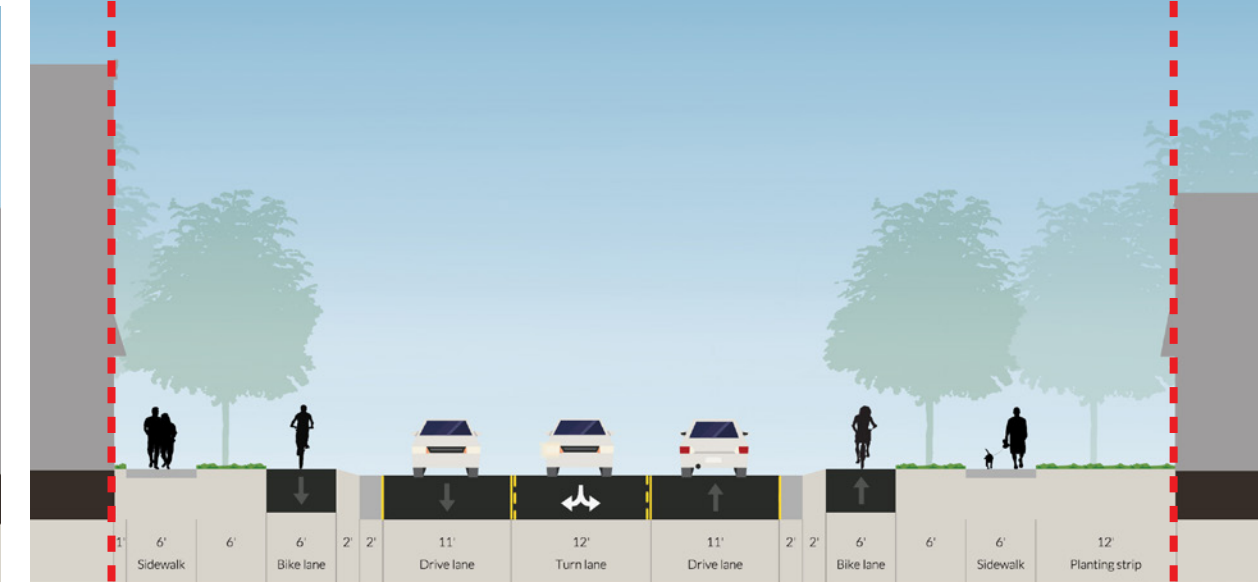

76' ROW

Section A: Overland Trl to Taft Hill Rd
*Interim condition: attached walk as needed

91' ROW

Section B: Taft Hill Rd to Constitution Rd

89.5' ROW

Section C: Constitution Rd to City Park

108' ROW

Section D: City Park to Shields St

76' ROW

Section A: Overland Trl to Taft Hill Rd

91' ROW

Section B: Taft Hill Rd to Constitution Rd

84' ROW

Section C: Constitution Rd to City Park

108' ROW

Section D: City Park to Shields St