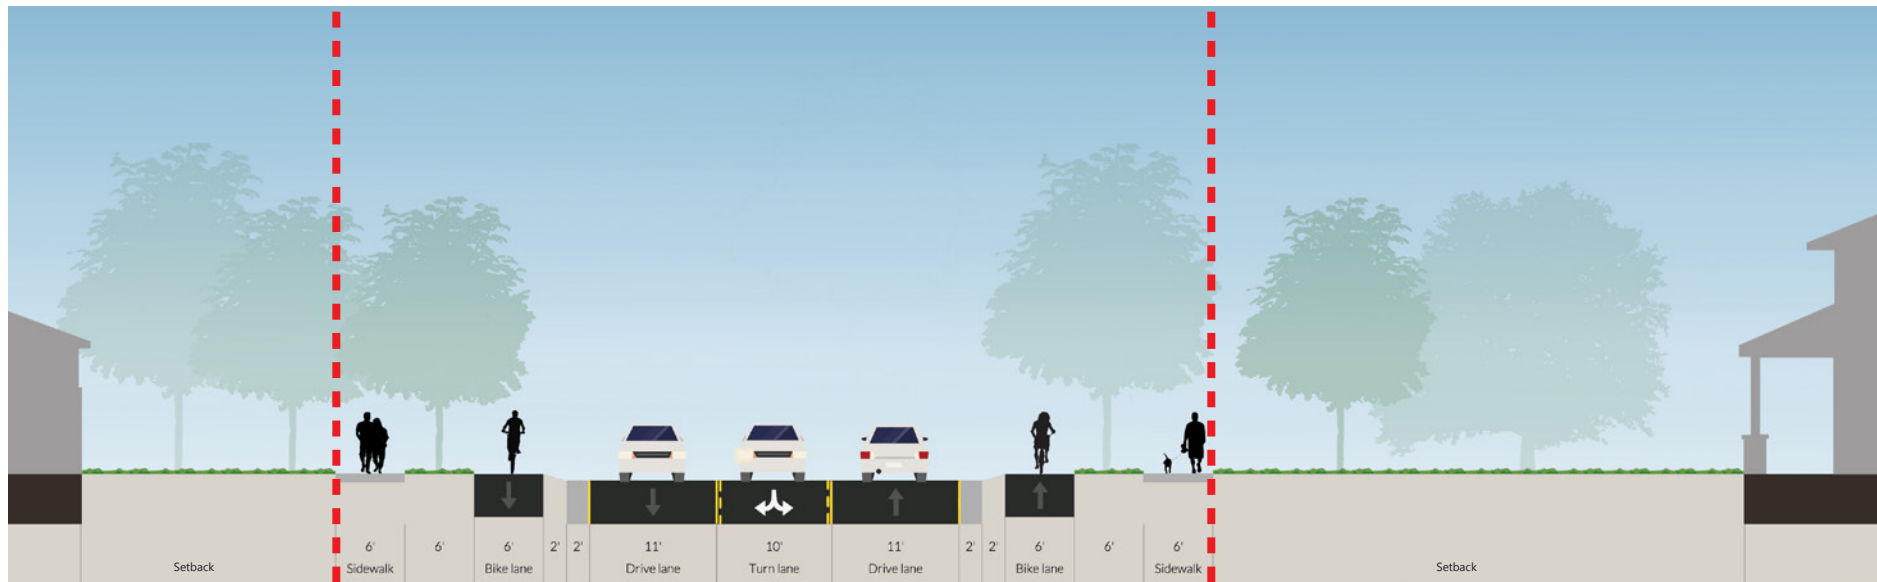

76' ROW

Section A: Overland Trl to Taft Hill Rd
*Interim condition: attached walk as needed

91' ROW

Section B: Taft Hill Rd to Constitution Rd

89.5' ROW

Section C: Constitution Rd to City Park

108' ROW

Section D: City Park to Shields St

76' ROW

Section A: Overland Trl to Taft Hill Rd

91' ROW

Section B: Taft Hill Rd to Constitution Rd

84' ROW

Section C: Constitution Rd to City Park

108' ROW

Section D: City Park to Shields St