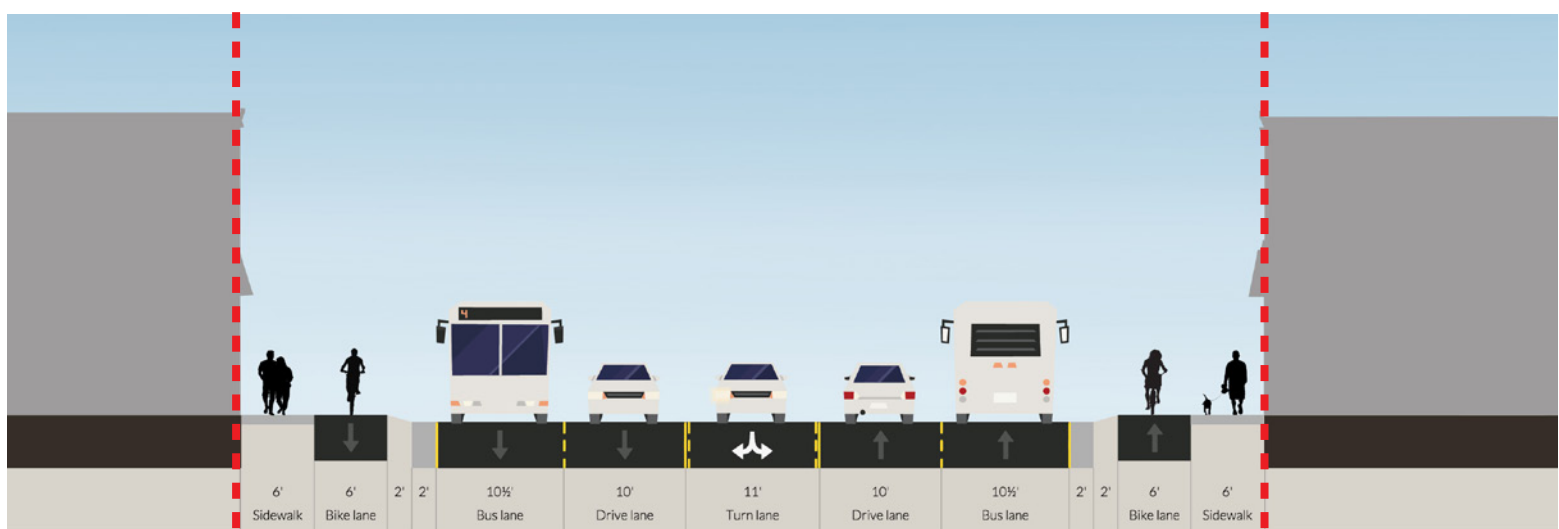

76' ROW

Section A: Overland Trl to Taft Hill Rd
*Interim condition: attached walk as needed

91' ROW

Section B: Taft Hill Rd to Constitution Rd

89.5' ROW

Section C: Constitution Rd to City Park

108' ROW

Section D: City Park to Shields St

76' ROW

Section A: Overland Trl to Taft Hill Rd

91' ROW

Section B: Taft Hill Rd to Constitution Rd

84' ROW

Section C: Constitution Rd to City Park

108' ROW

Section D: City Park to Shields St