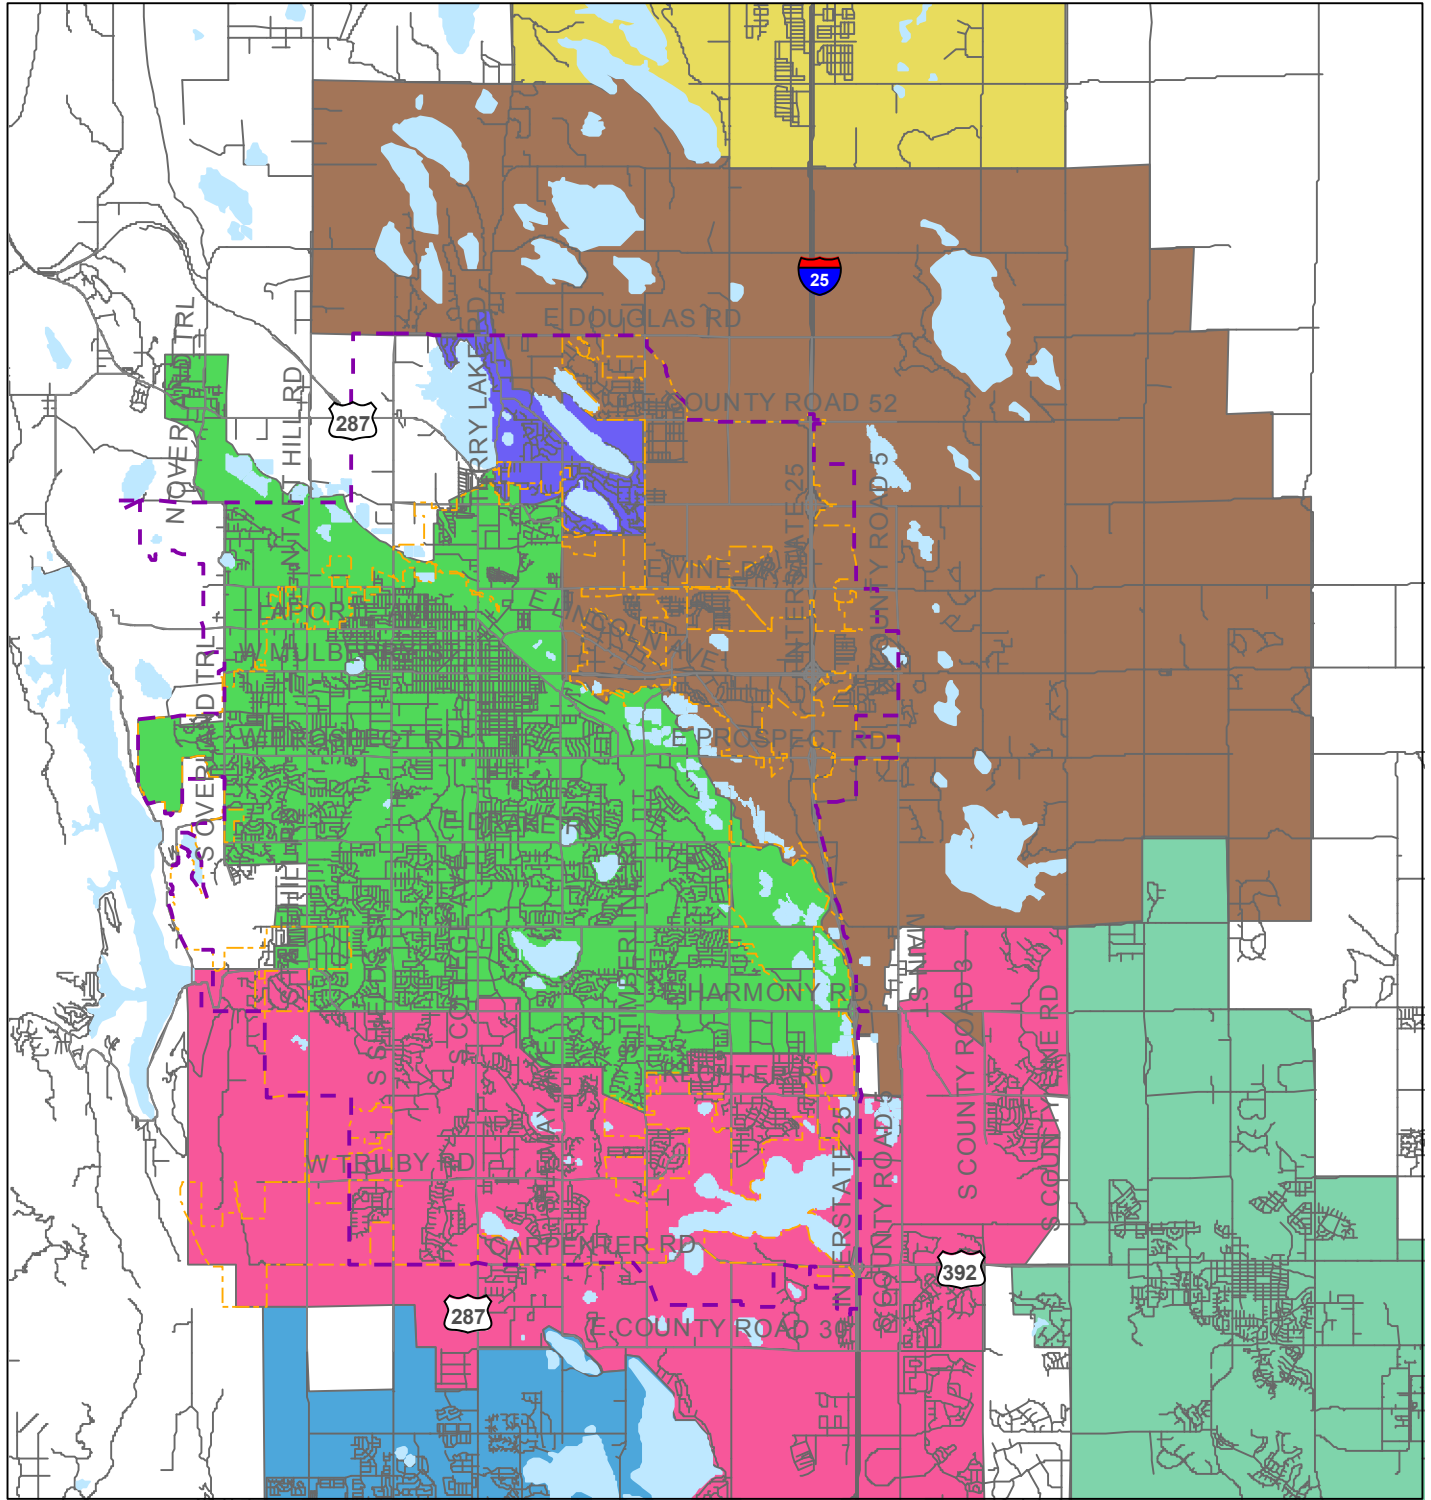

Fort Collins Sewer Districts

- Sewer Districts**
- Loveland
 - Boxelder
 - Cherry Hills
 - Fort Collins
 - South Fort Collins
 - Wellington
 - Windsor

- WATER FEATURES
- GMA
- MAJOR STREETS
- CITY LIMITS