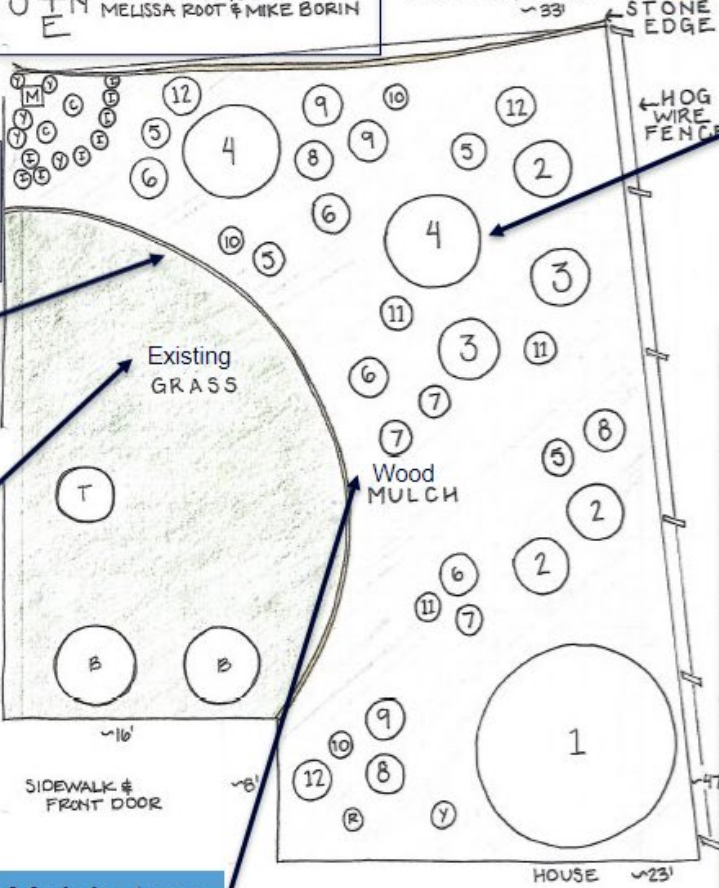

Name, Address, north arrow

1234 Address Dr  
 S W E  
 FORT COLLINS, CO 80526  
 MELISSA ROOT & MIKE BORIN

Scale

Edging, type

Existing materials to remain

Mulch, type

Mature size of plants drawn to scale

Legend

- 1 - *Ribes aureum* - Golden Current
  - 2 - *Yucca glauca* - Great Plains Yucca
  - 3 - *Schizachyrium scoparium* - Little Blue Stem Grass
  - 4 - *Prunus besseyi* - Pawnee Butte Sandy Cherry
  - 5 - *Gaillardia aristata* - Blanket Flower
  - 6 - *Penstemon secundiflorus* - Pike's Peak Purple - Pike's Peak Purple Penstemon
  - 7 - *Liatris punctata* - Dotted Gayfeather
  - 8 - *Ratibida columnifera pulcherrima* - Mexican Hats
  - 9 - *Artemisia frigida* - Fringed Sage
  - 10 - *Sphaeralcea coccinea* - Prairie Mallow
  - 11 - *Delphinium geyeri* - Geyer Larkspur
  - 12 - *Sedum acre* - Goldmoss
- Existing Plants
- T - Tree: Crab Apple Tree
  - B - Bush: Honeysuckle??
  - I - Iris
  - C - Candytuft
  - R - Rose
  - Y - Yucca (not sure which variety- not *Yucca glauca* though)
  - M - Mail Box

Figure 1 - Landscape Plan Example