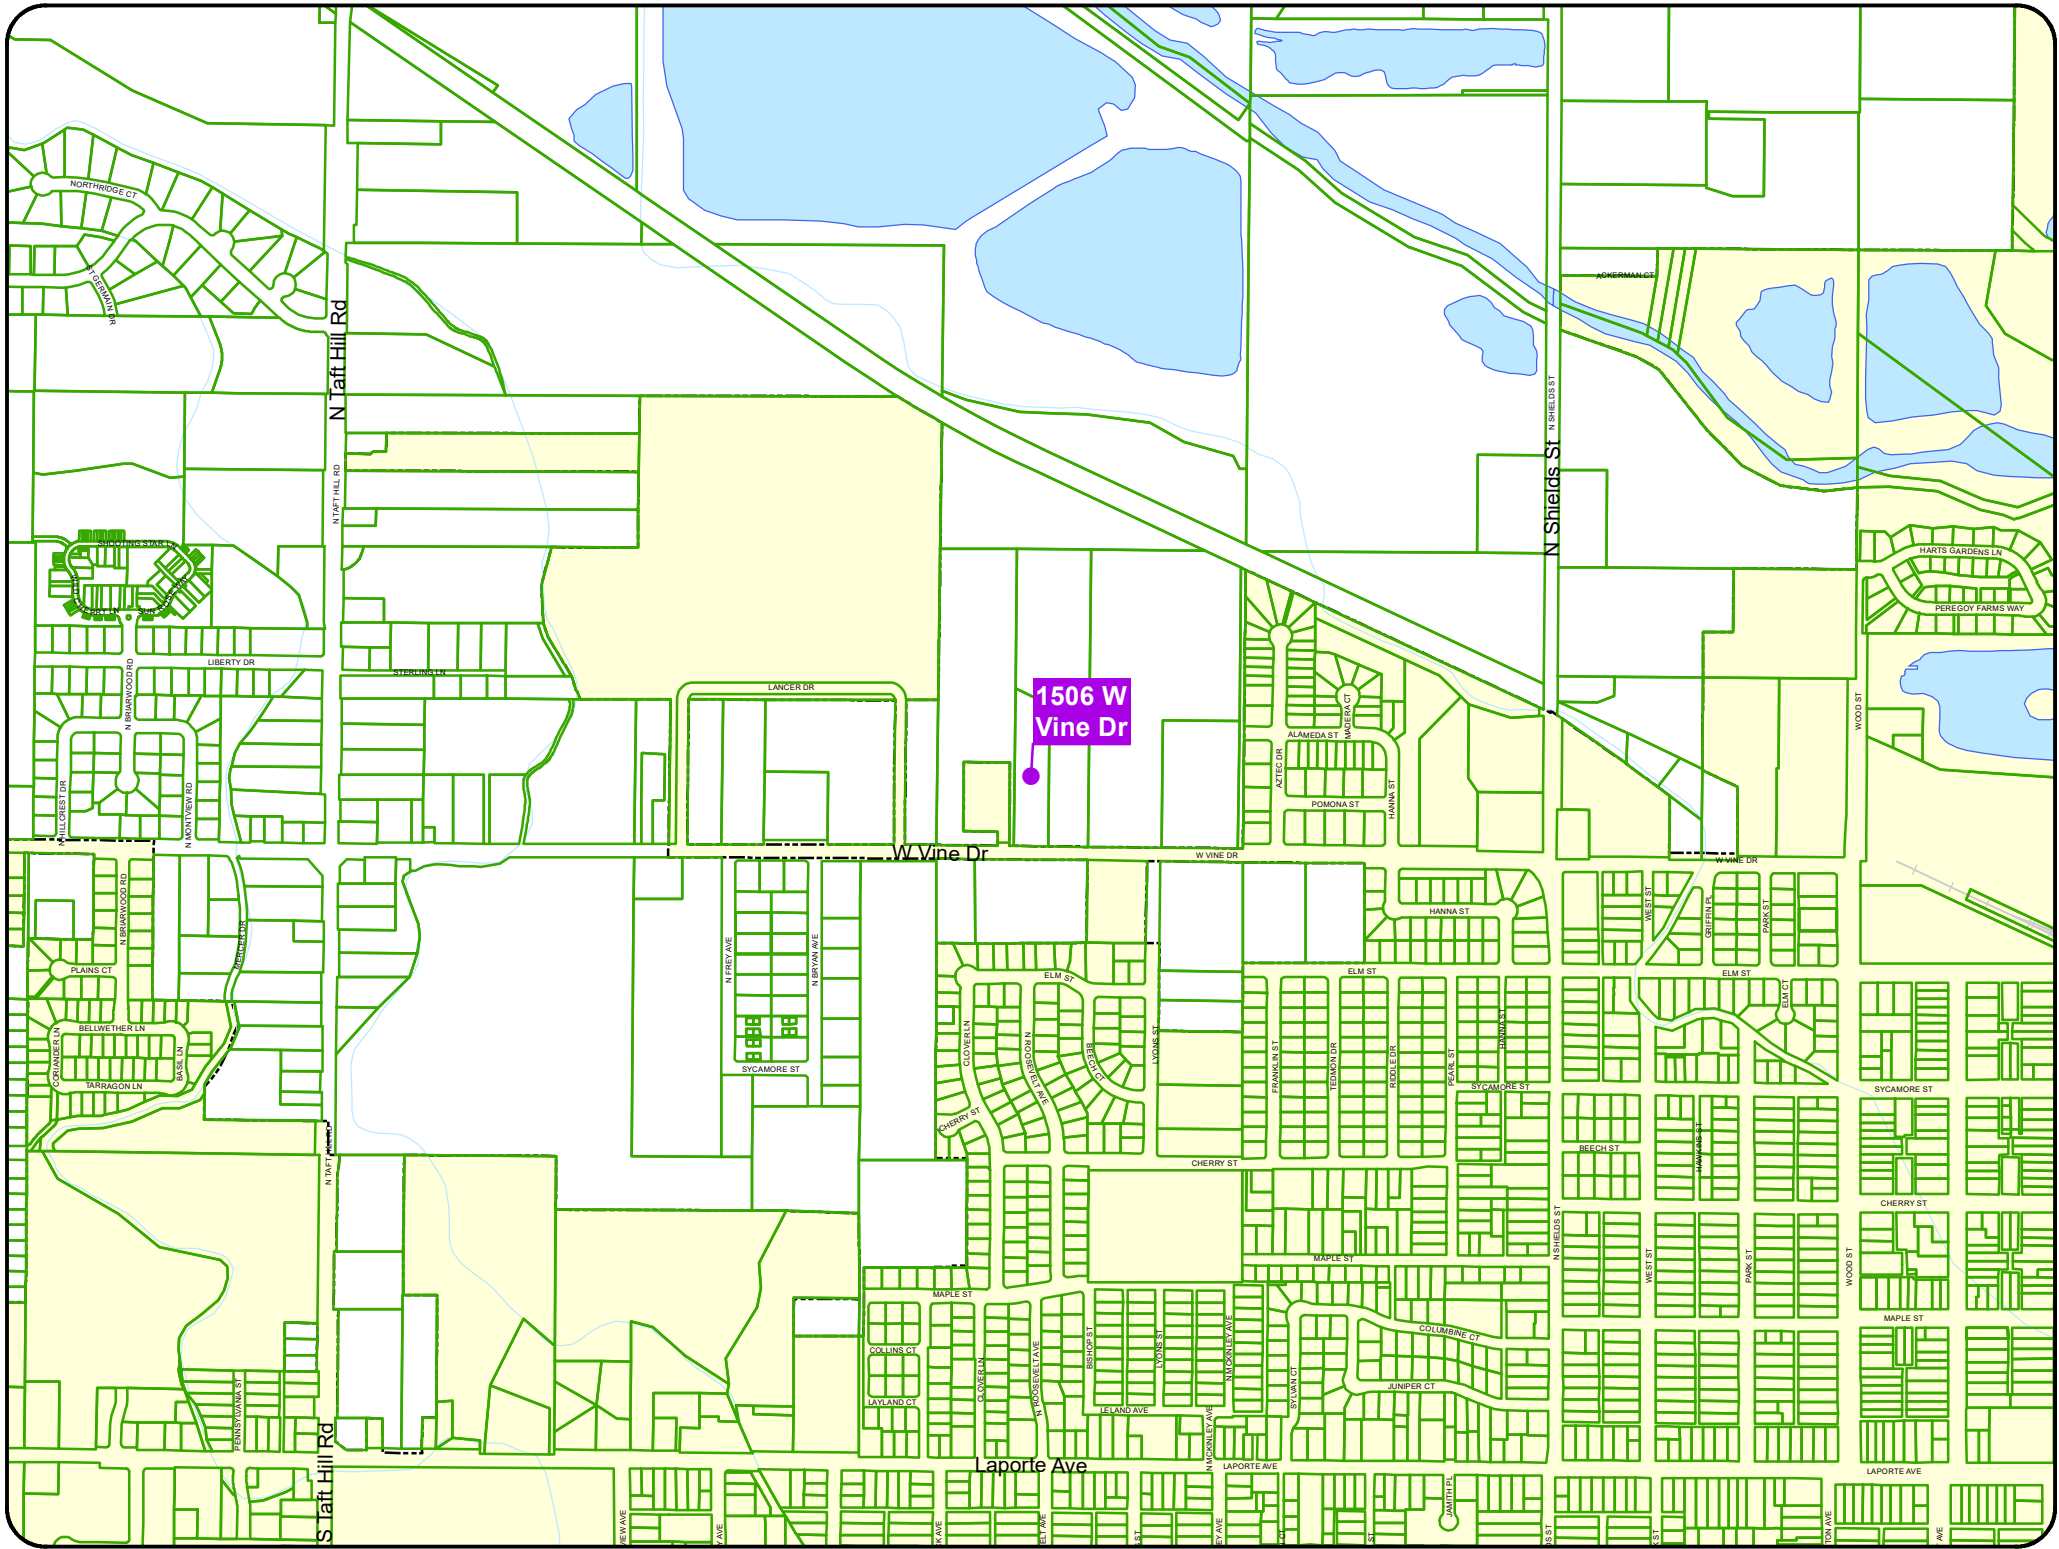

Land Bank Property: West Vine Drive

1506 W Vine Dr

NORTHBRIDGE CT
DEERMAN PR

N Taft Hill Rd

LIBERTY DR

PLAINS CT

N Taft Hill Rd

LANCER DR

W Vine Dr

CHERRY ST
ELM ST
WYOMING ST
FRANKLIN ST
LEONARD DR
RODLE DR
PEARL ST
SYCAMORE ST
JUNIPER ST
BEACH ST

MAPLE ST
COLLINS CT
LAYLAND CT
COLUMBINE CT
JUNIPER CT

Laporte Ave

ALAMEDA ST
POMONA ST
HANNA ST

N Shields St

W VINE DR

W VINE DR
HANNA ST
ELM ST
BEACH ST
PARK ST
WOOD ST

LAPORTE AVE

HARTS GARDENS LN
PEREGUY FARMS WAY

SYCAMORE ST
CHERRY ST
MAPLE ST
LAPORTE AVE