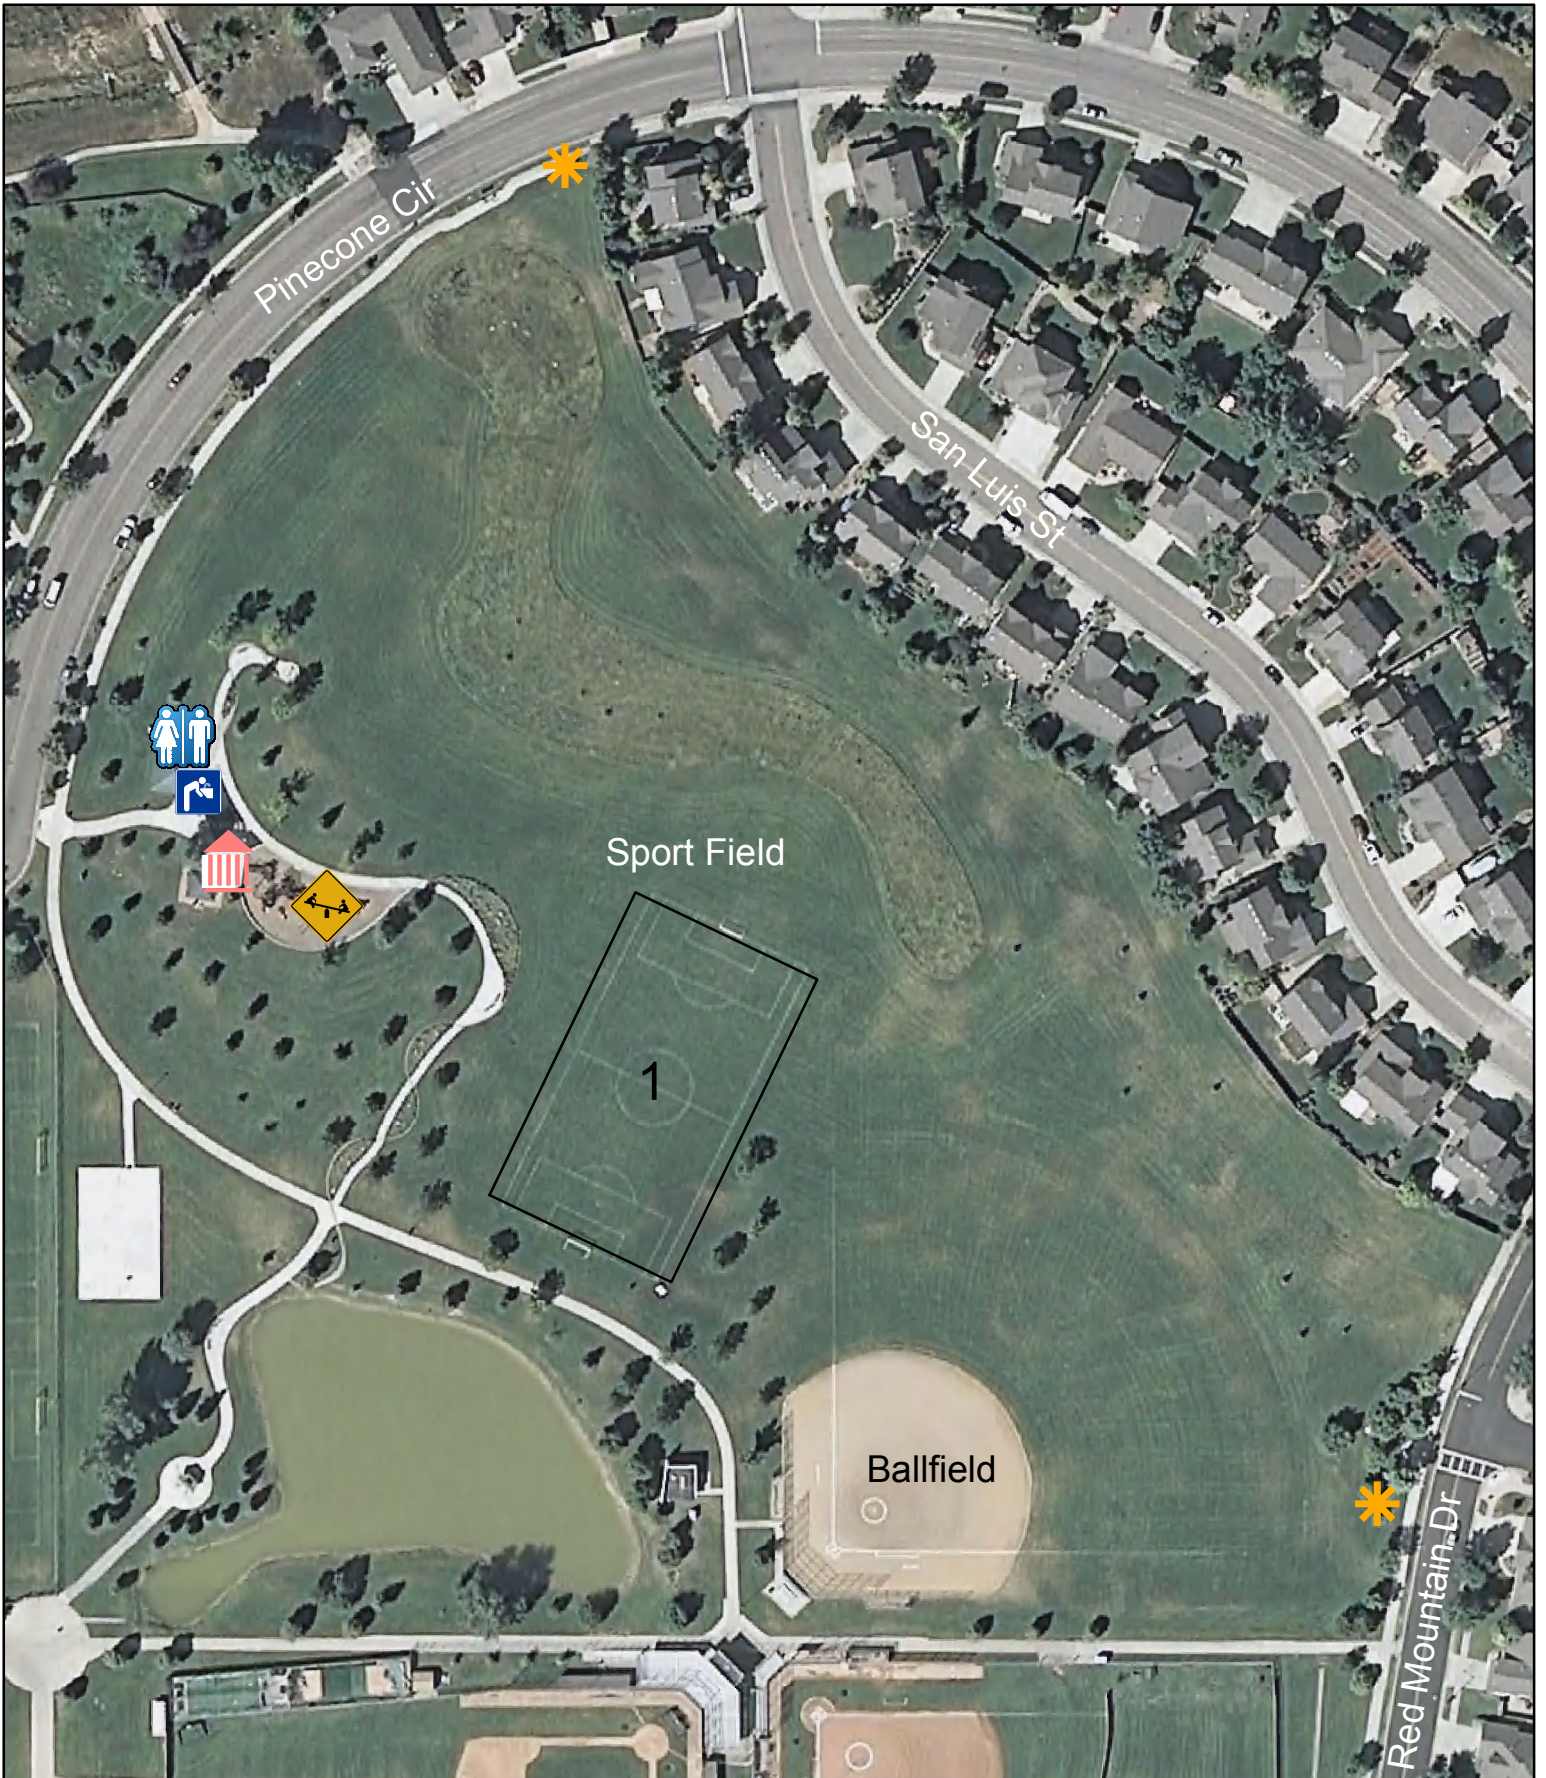

# Stew Case Park 2351 Pinecone Circle

## Legend

-  Restroom
-  Shelter
-  Fountain
-  Playground
-  Dog Bag Stations

1 inch = 133 feet