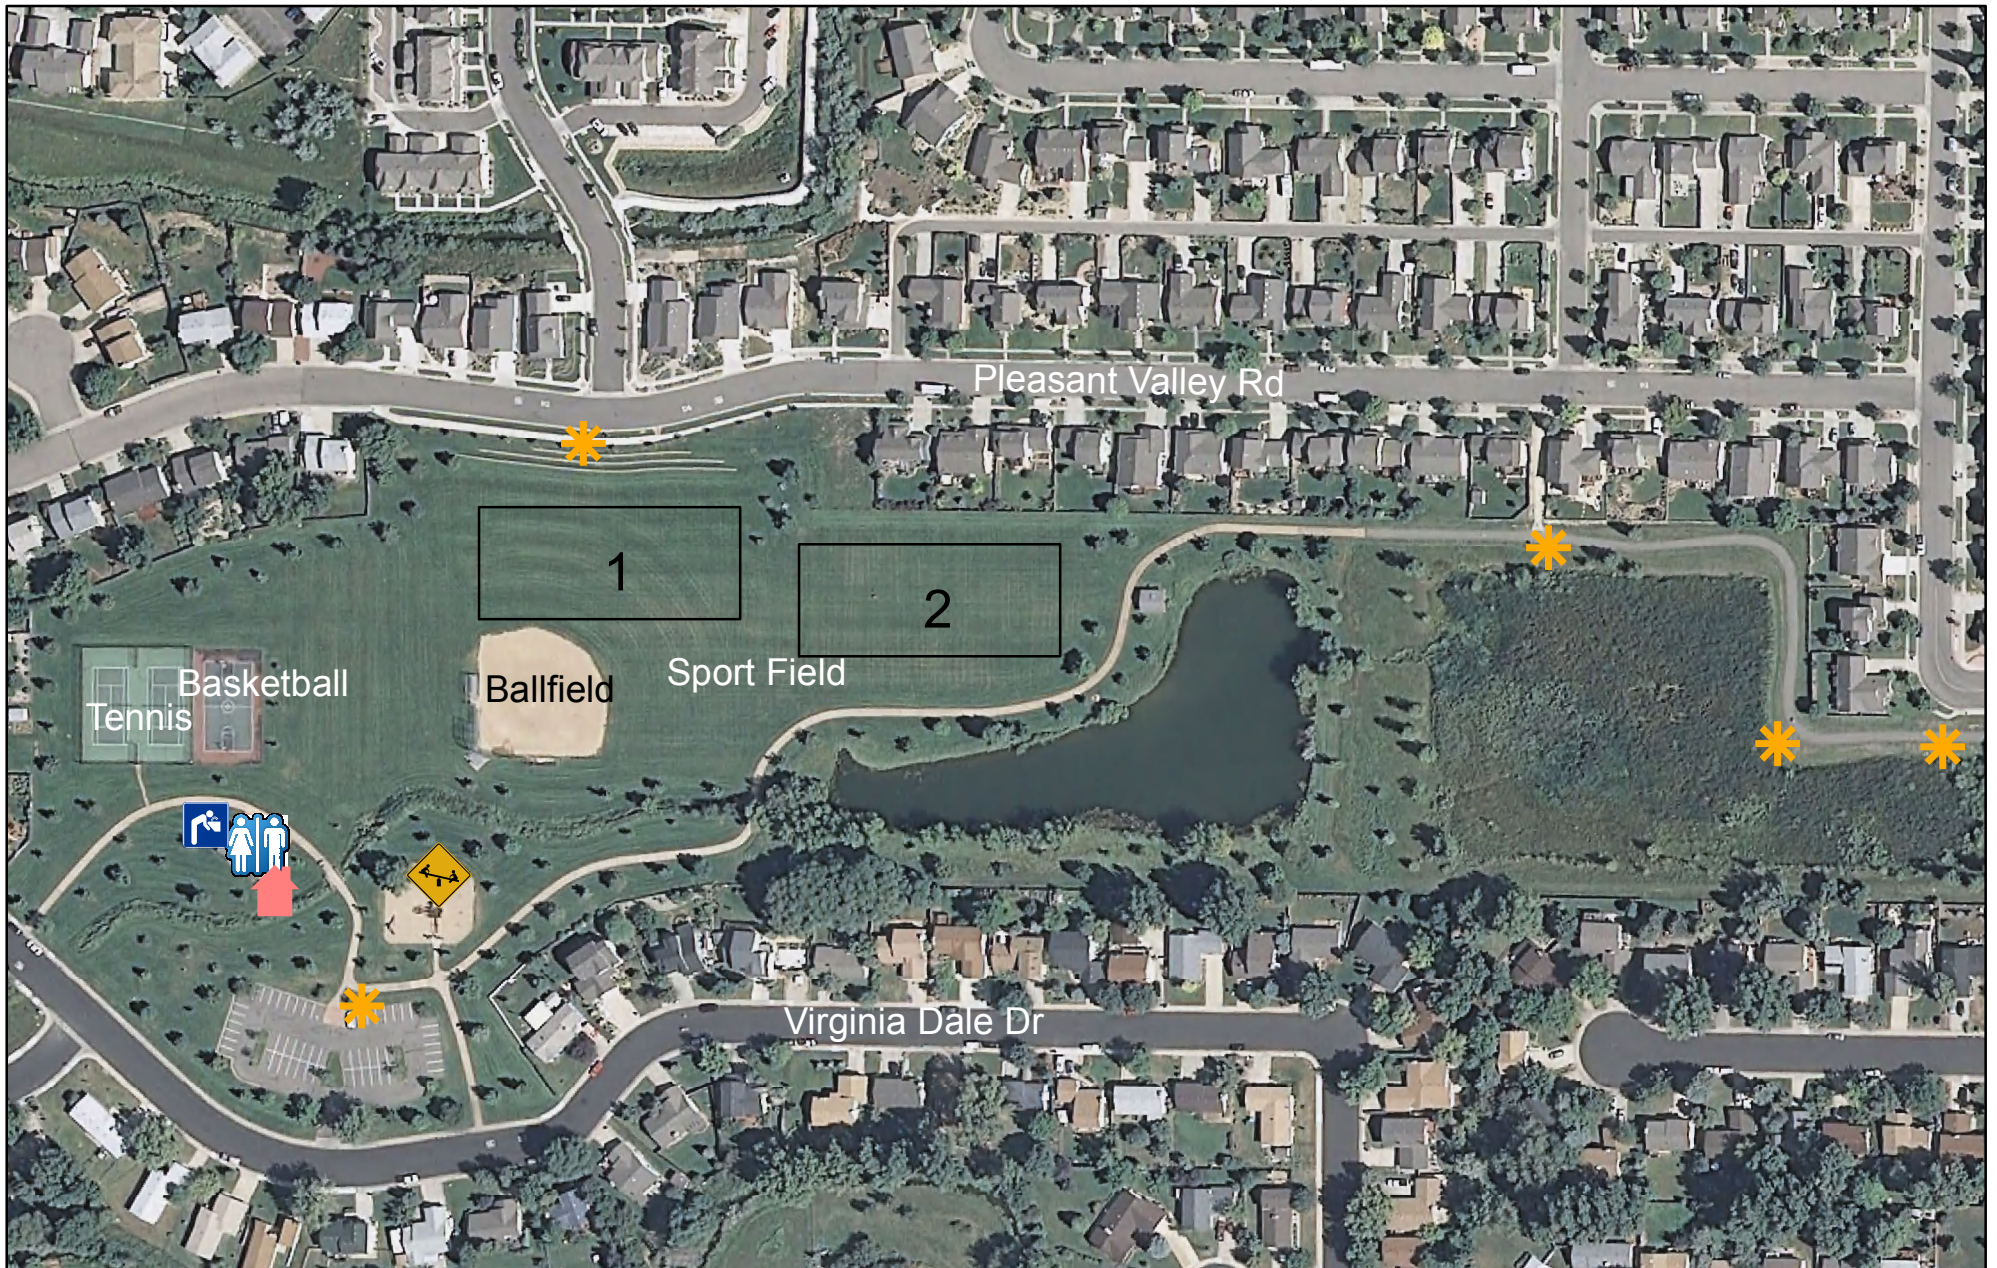

# Overland Park 2930 Virginia Dale Dr

## Legend

-  Reservable Shelter
-  Fountain
-  Restroom
-  Playground
-  Dog Bag Stations

1 inch = 195 feet