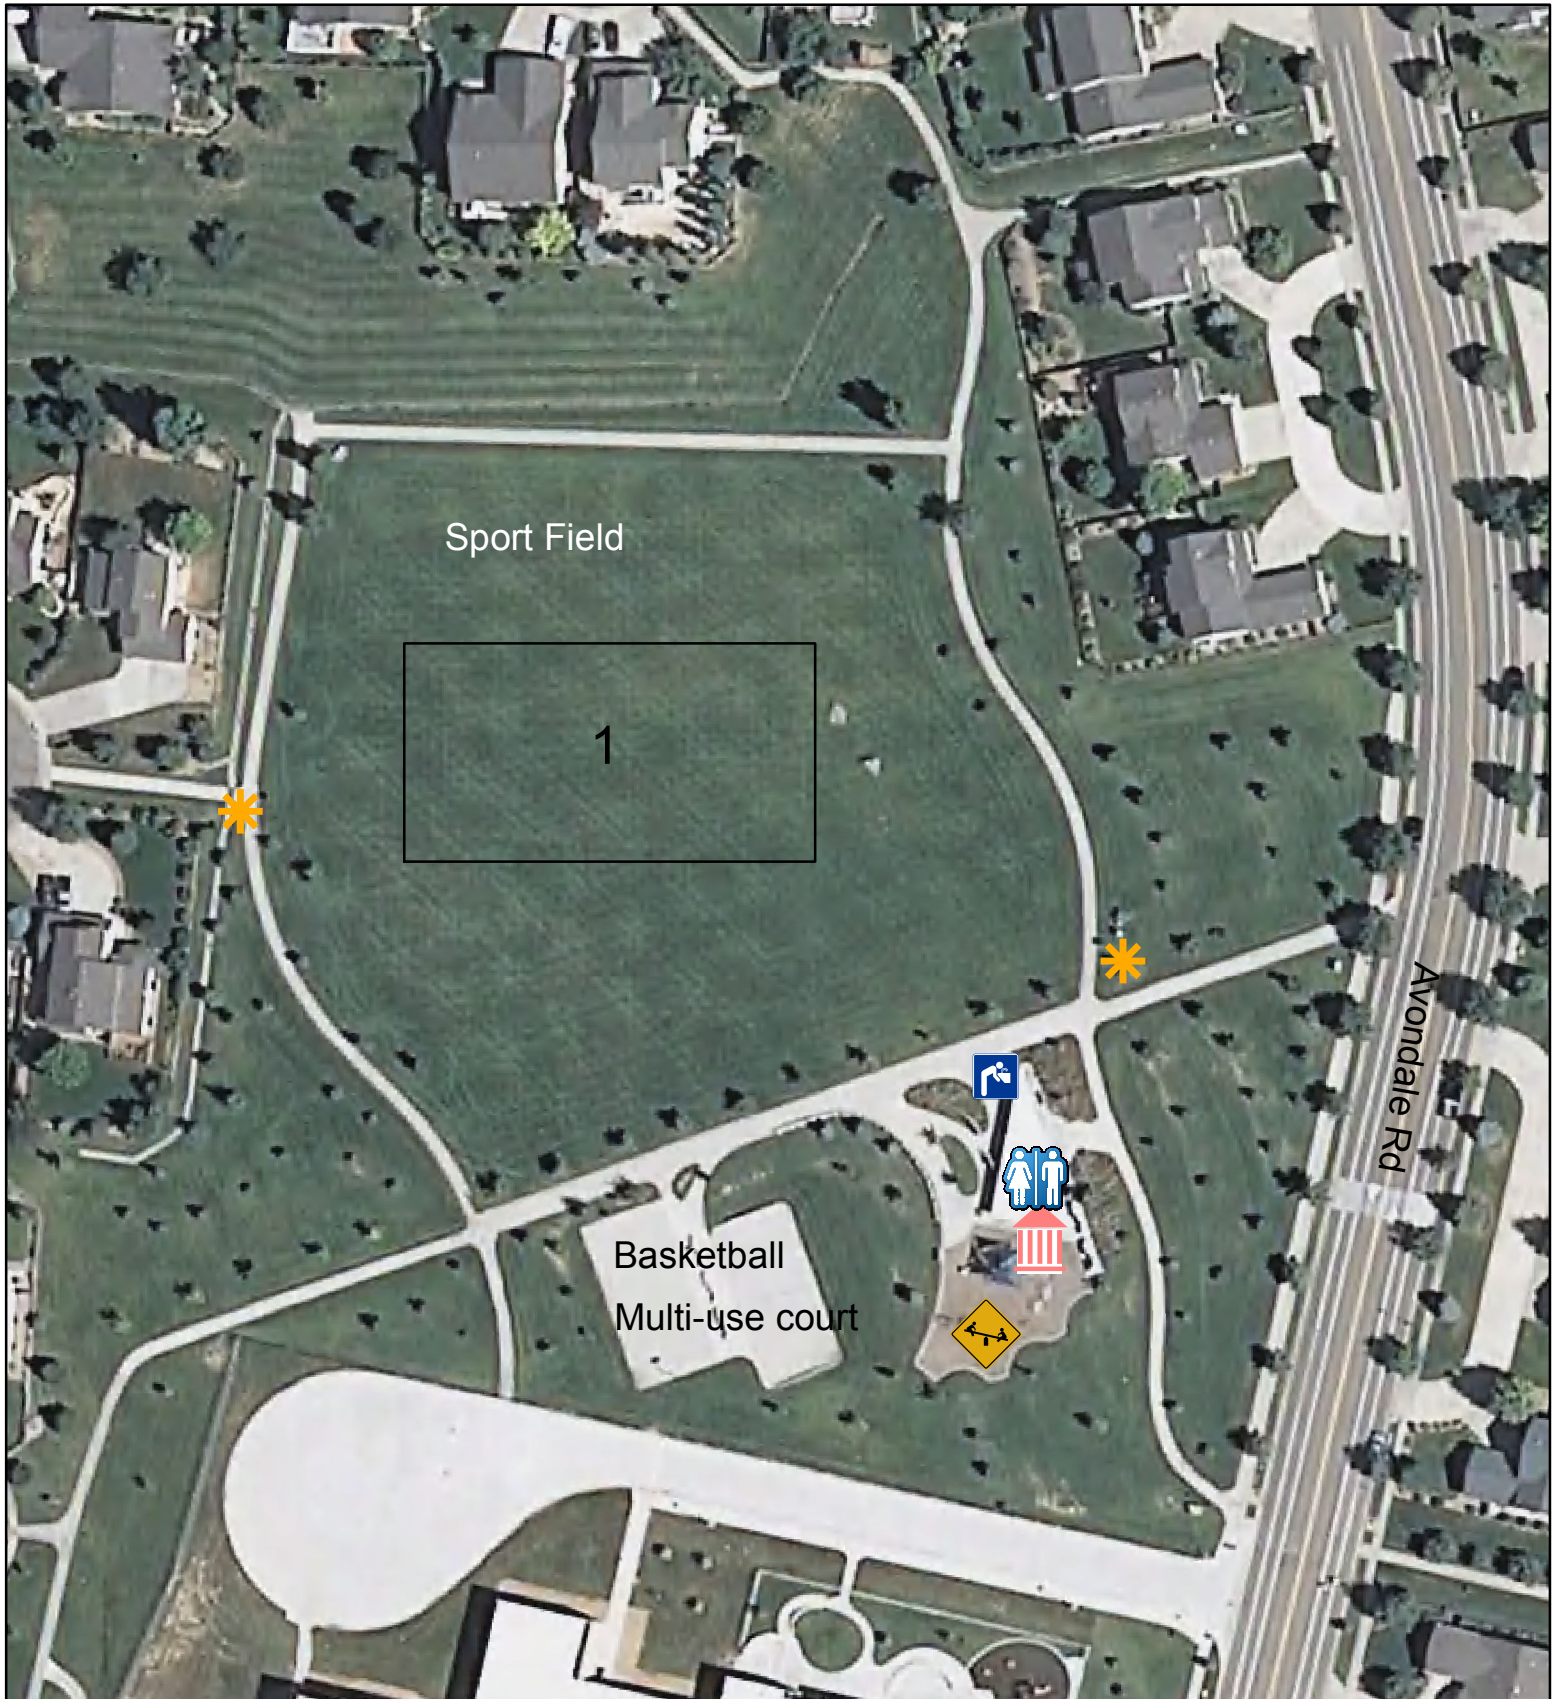

Homestead Park 7045 Avondale Rd

Legend

-  Shelter
-  Restroom
-  Fountain
-  Dog Bag Stations
-  Playground

1 inch = 88.7 feet