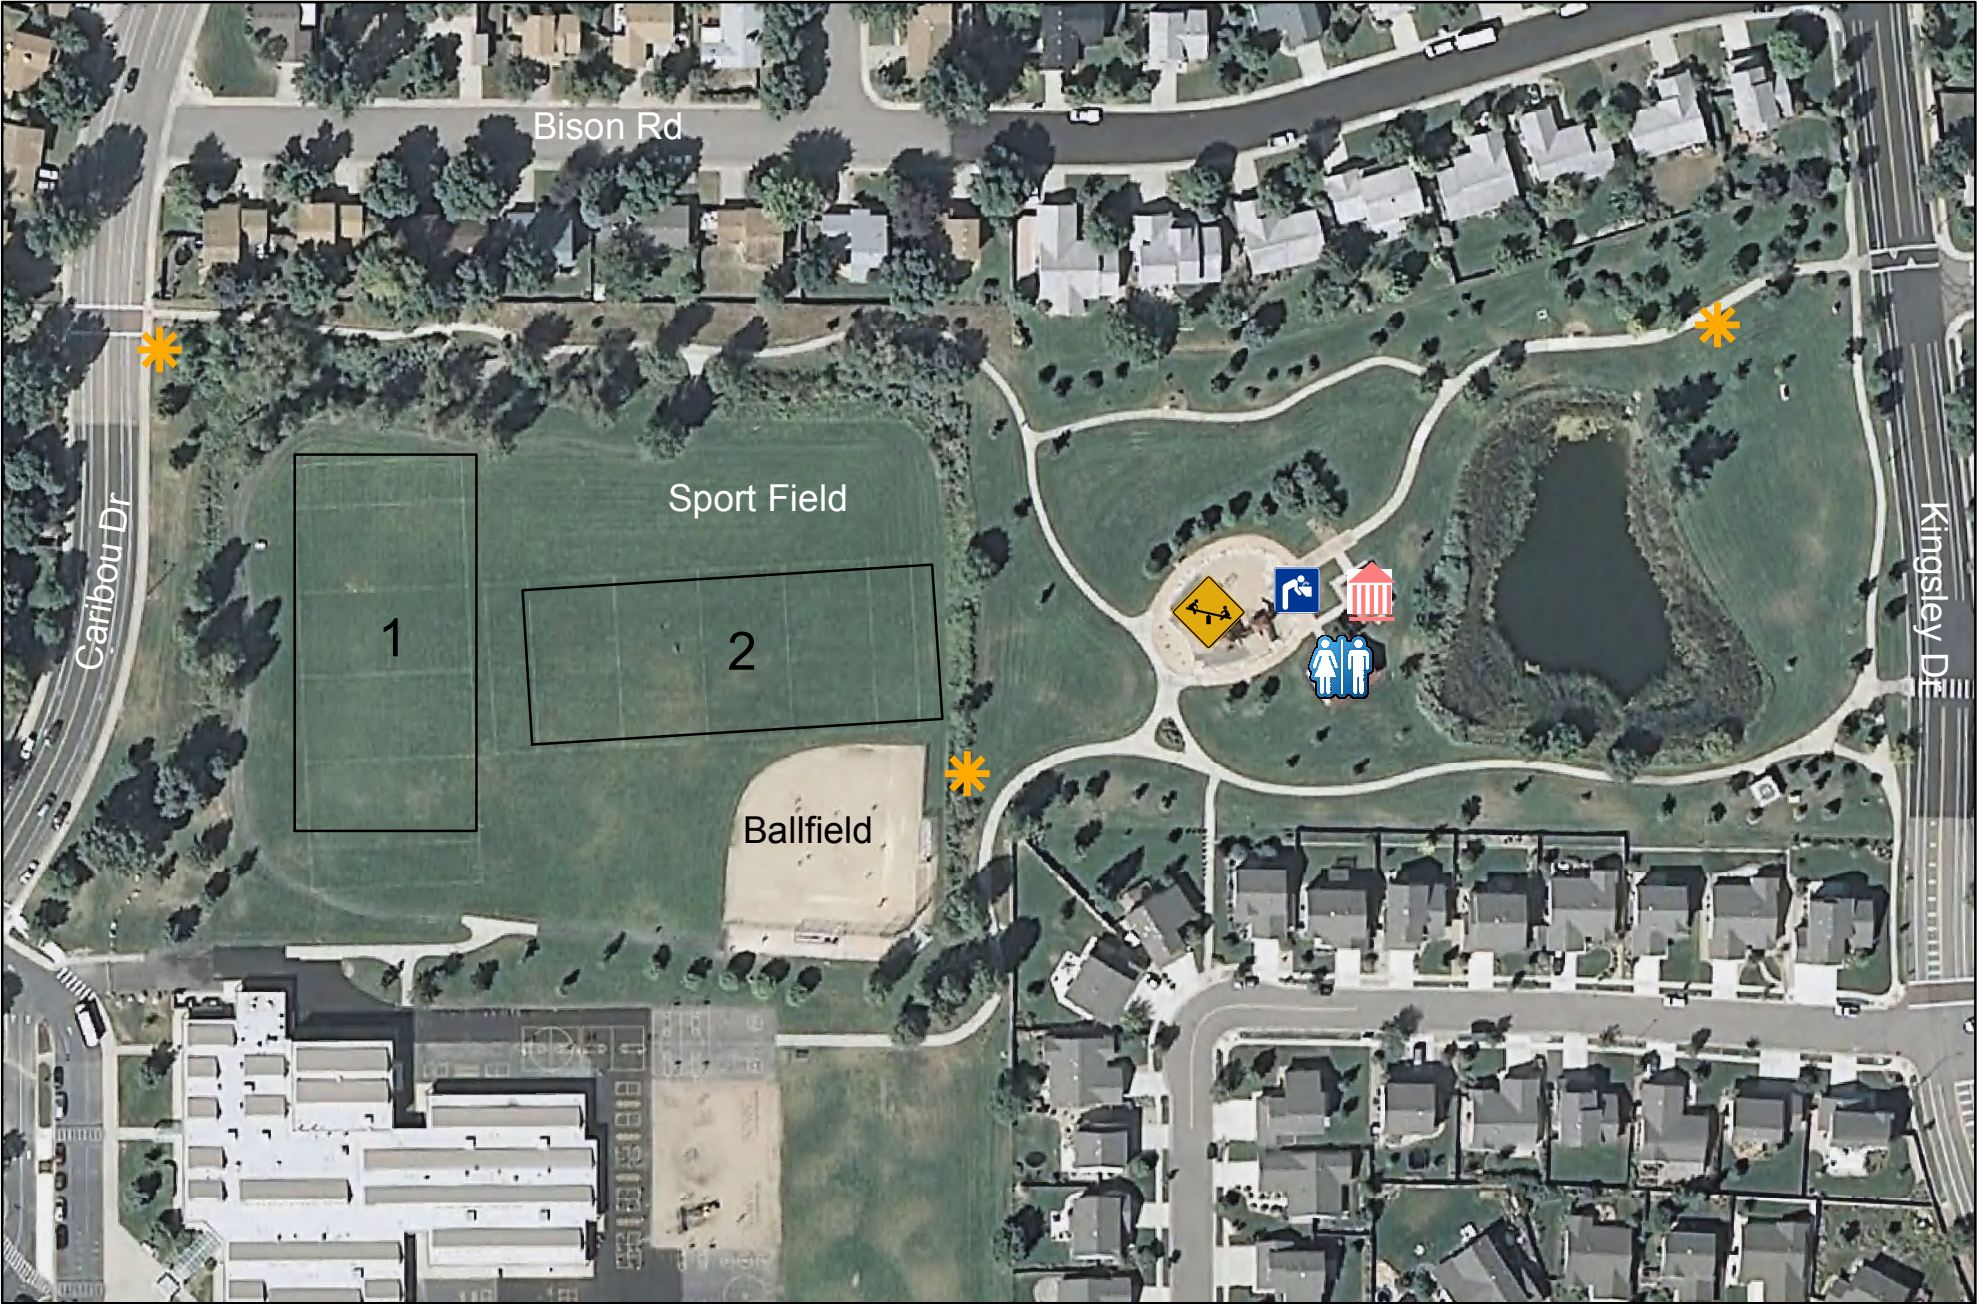

English Ranch Park 3825 Kingsley Dr.

Legend

-  Fountain
-  Dog Bag Stations
-  Shelter
-  Restroom

1 inch = 135.6 feet