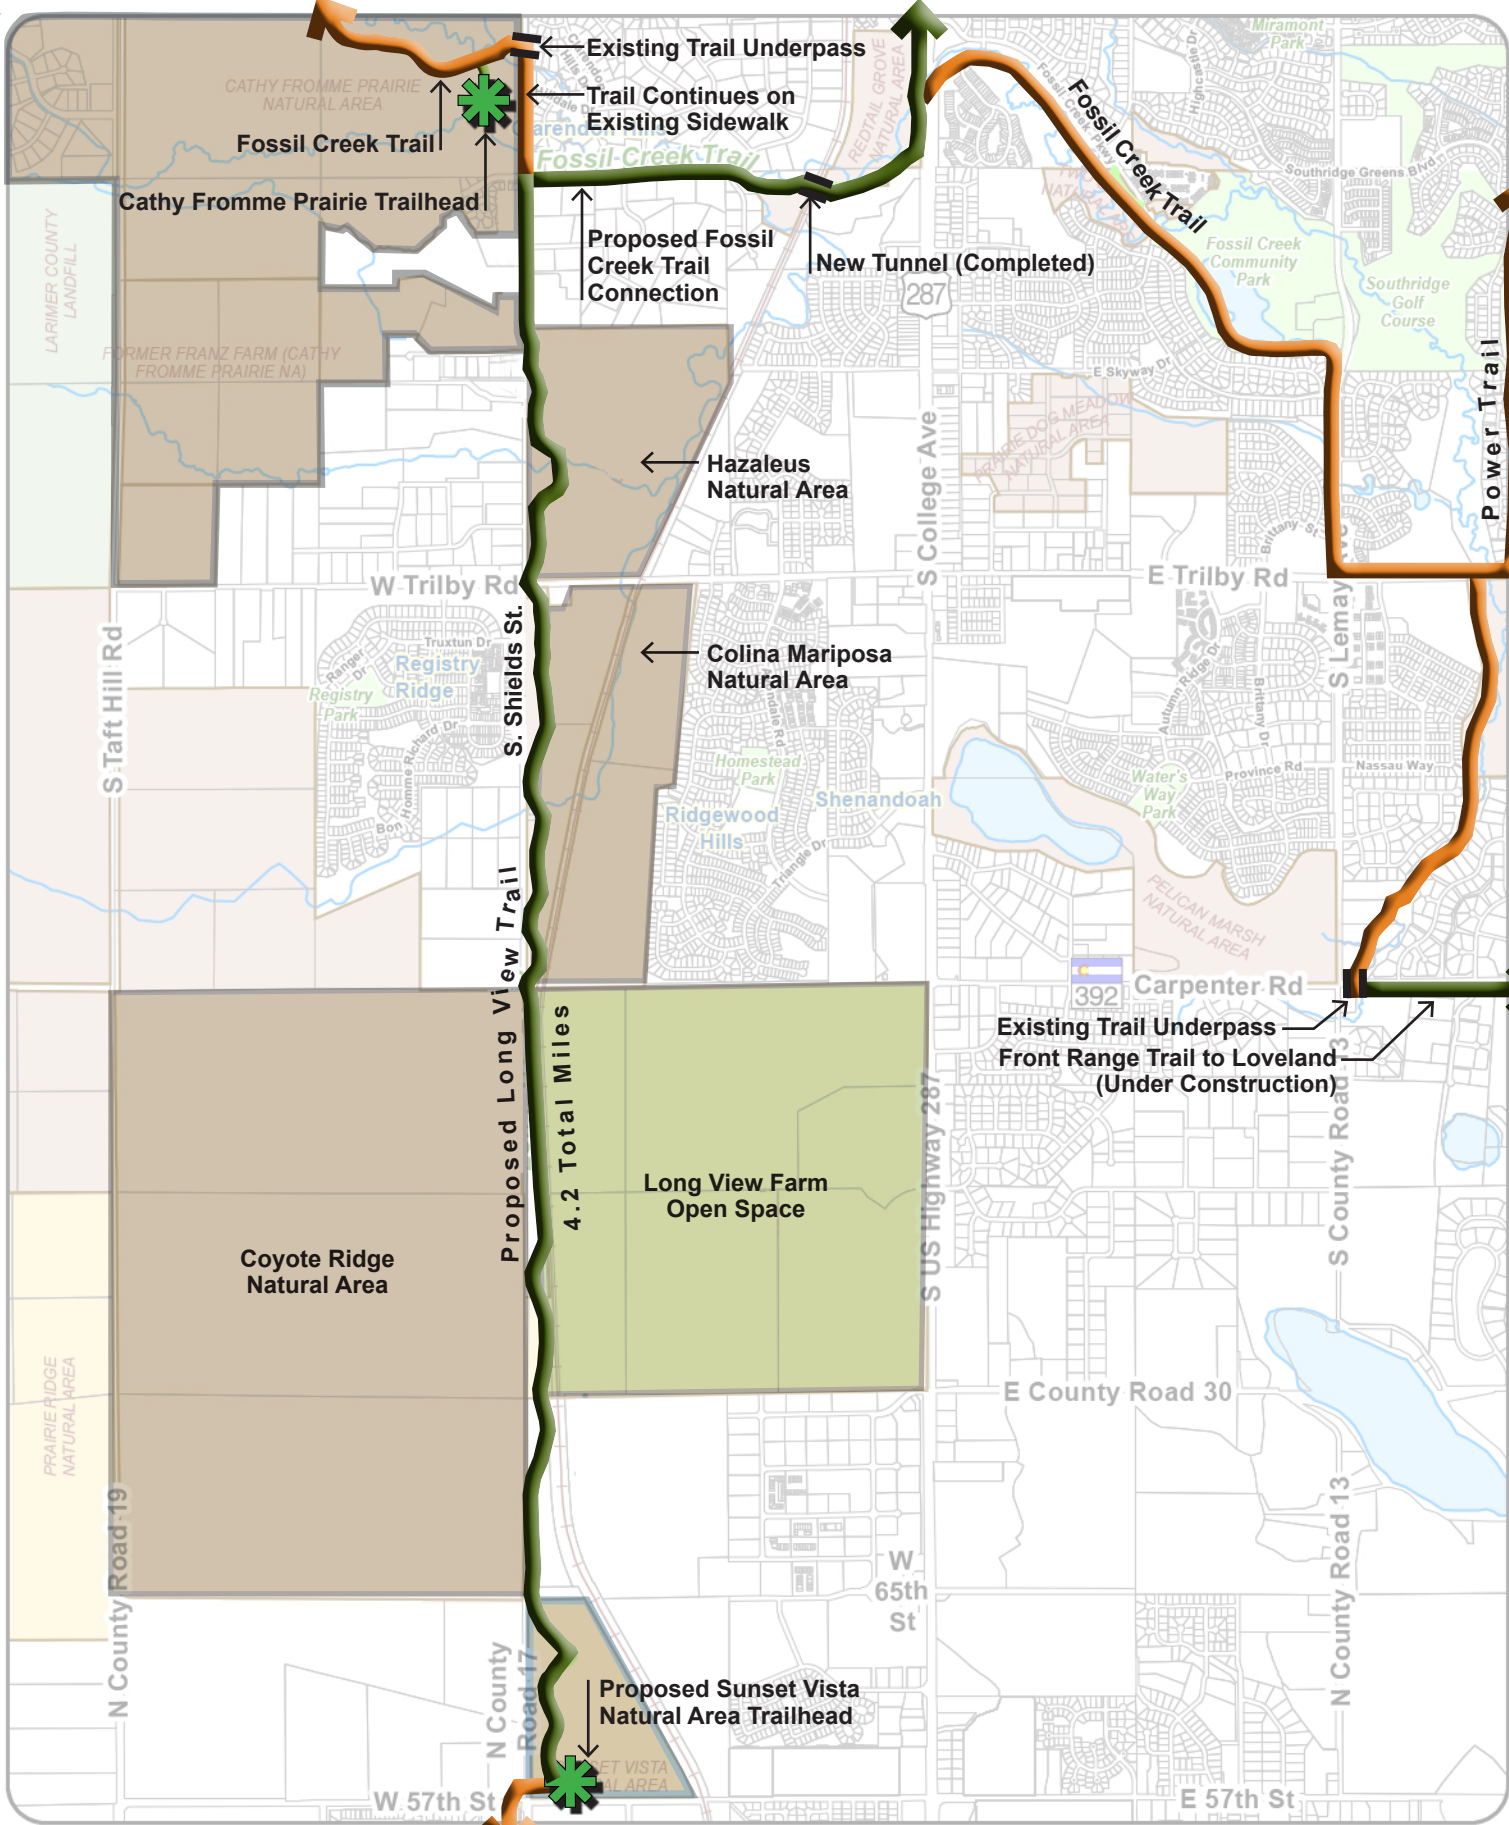

Connection to the Mason Street Trail

Connection to Loveland Trail System

Fossil Creek Trail Project Map