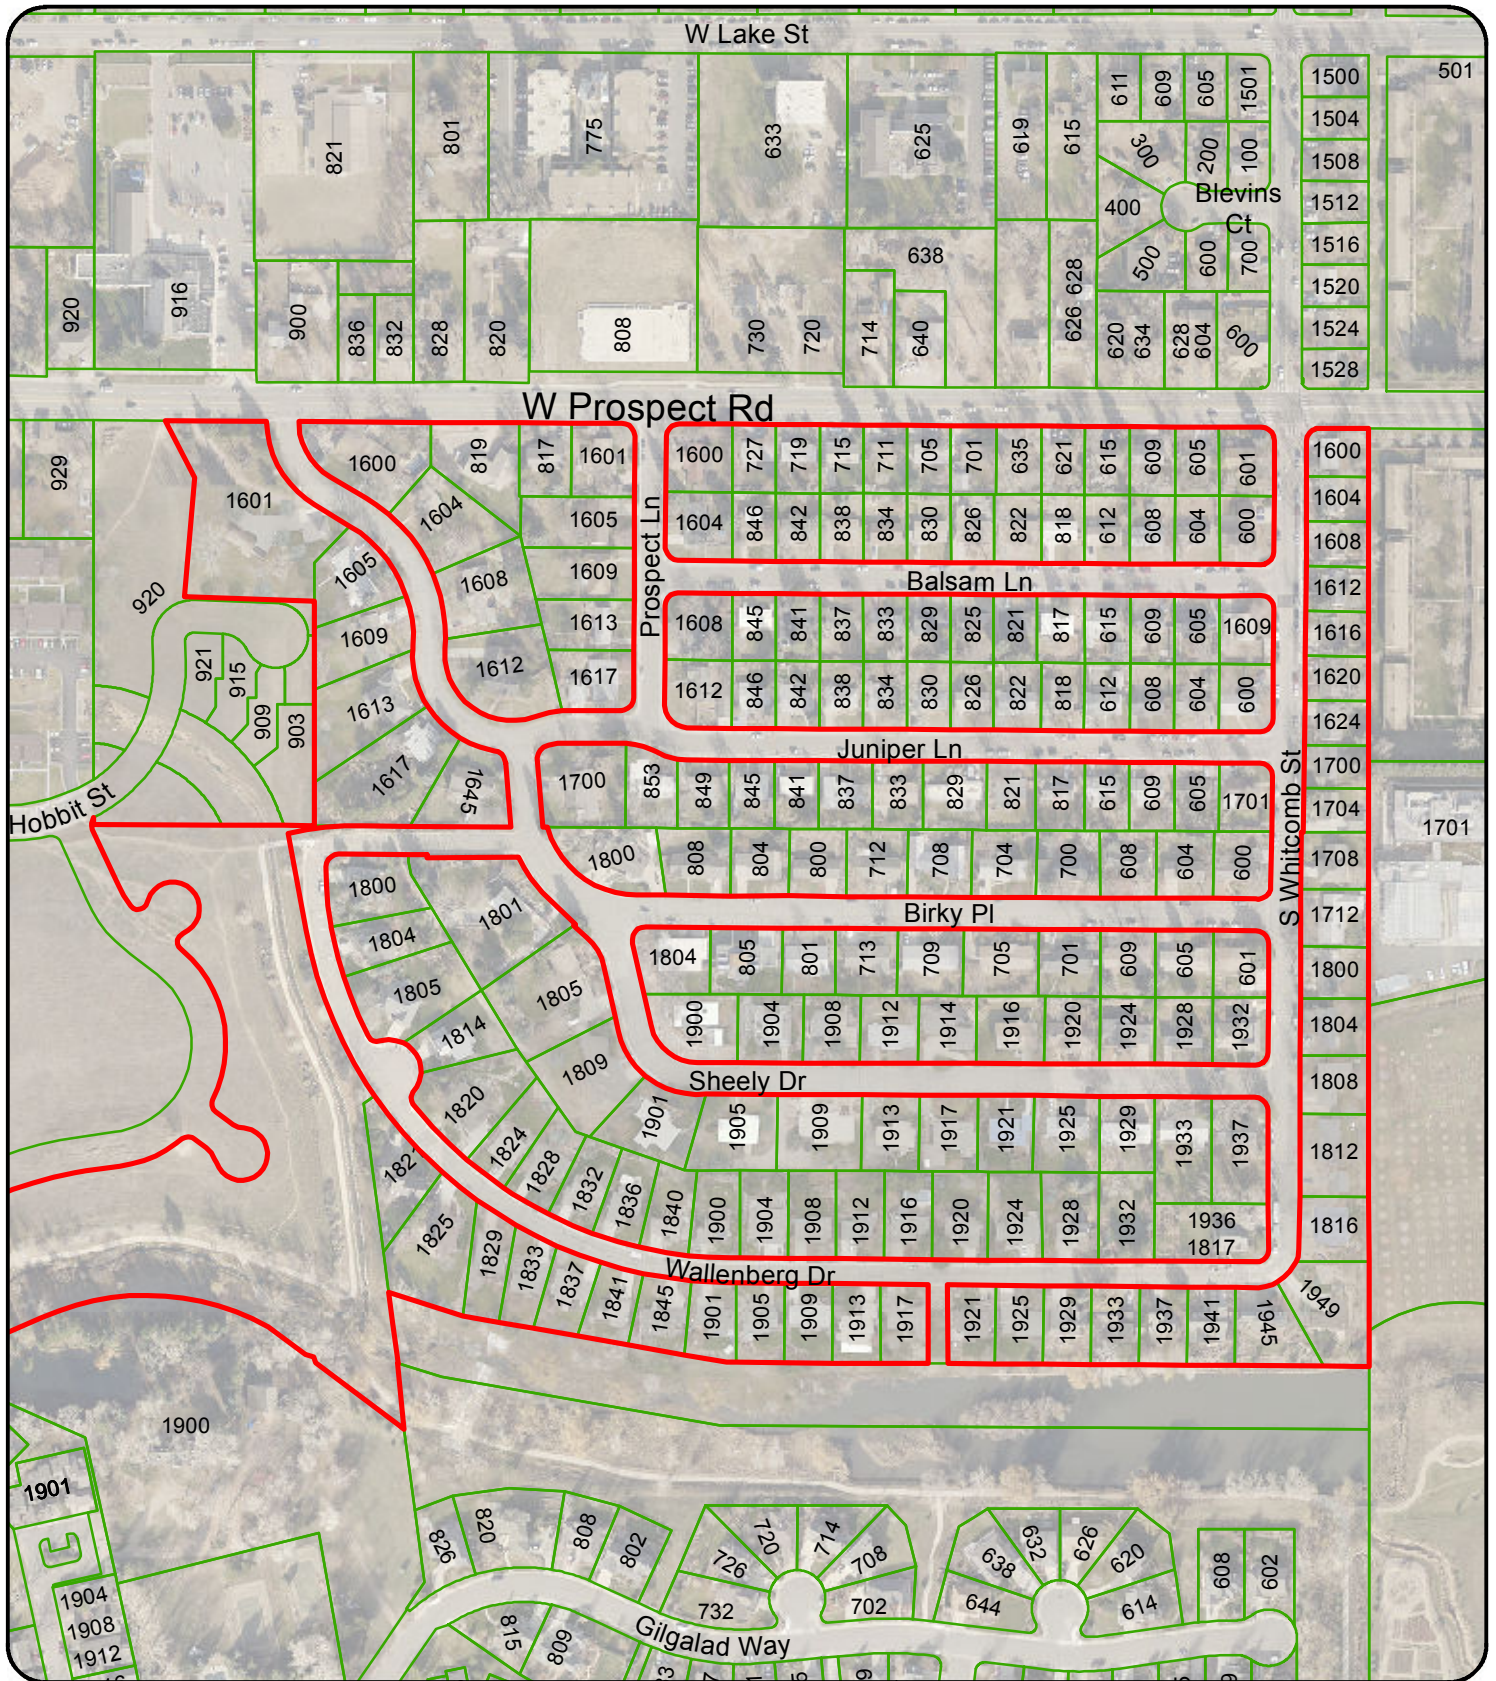

Sheely Dr Fort Collins, CO 80526

**CITY OF FORT COLLINS
GEOGRAPHIC INFORMATION SYSTEM MAP PRODUCTS**

- Notification Area
- Parcels