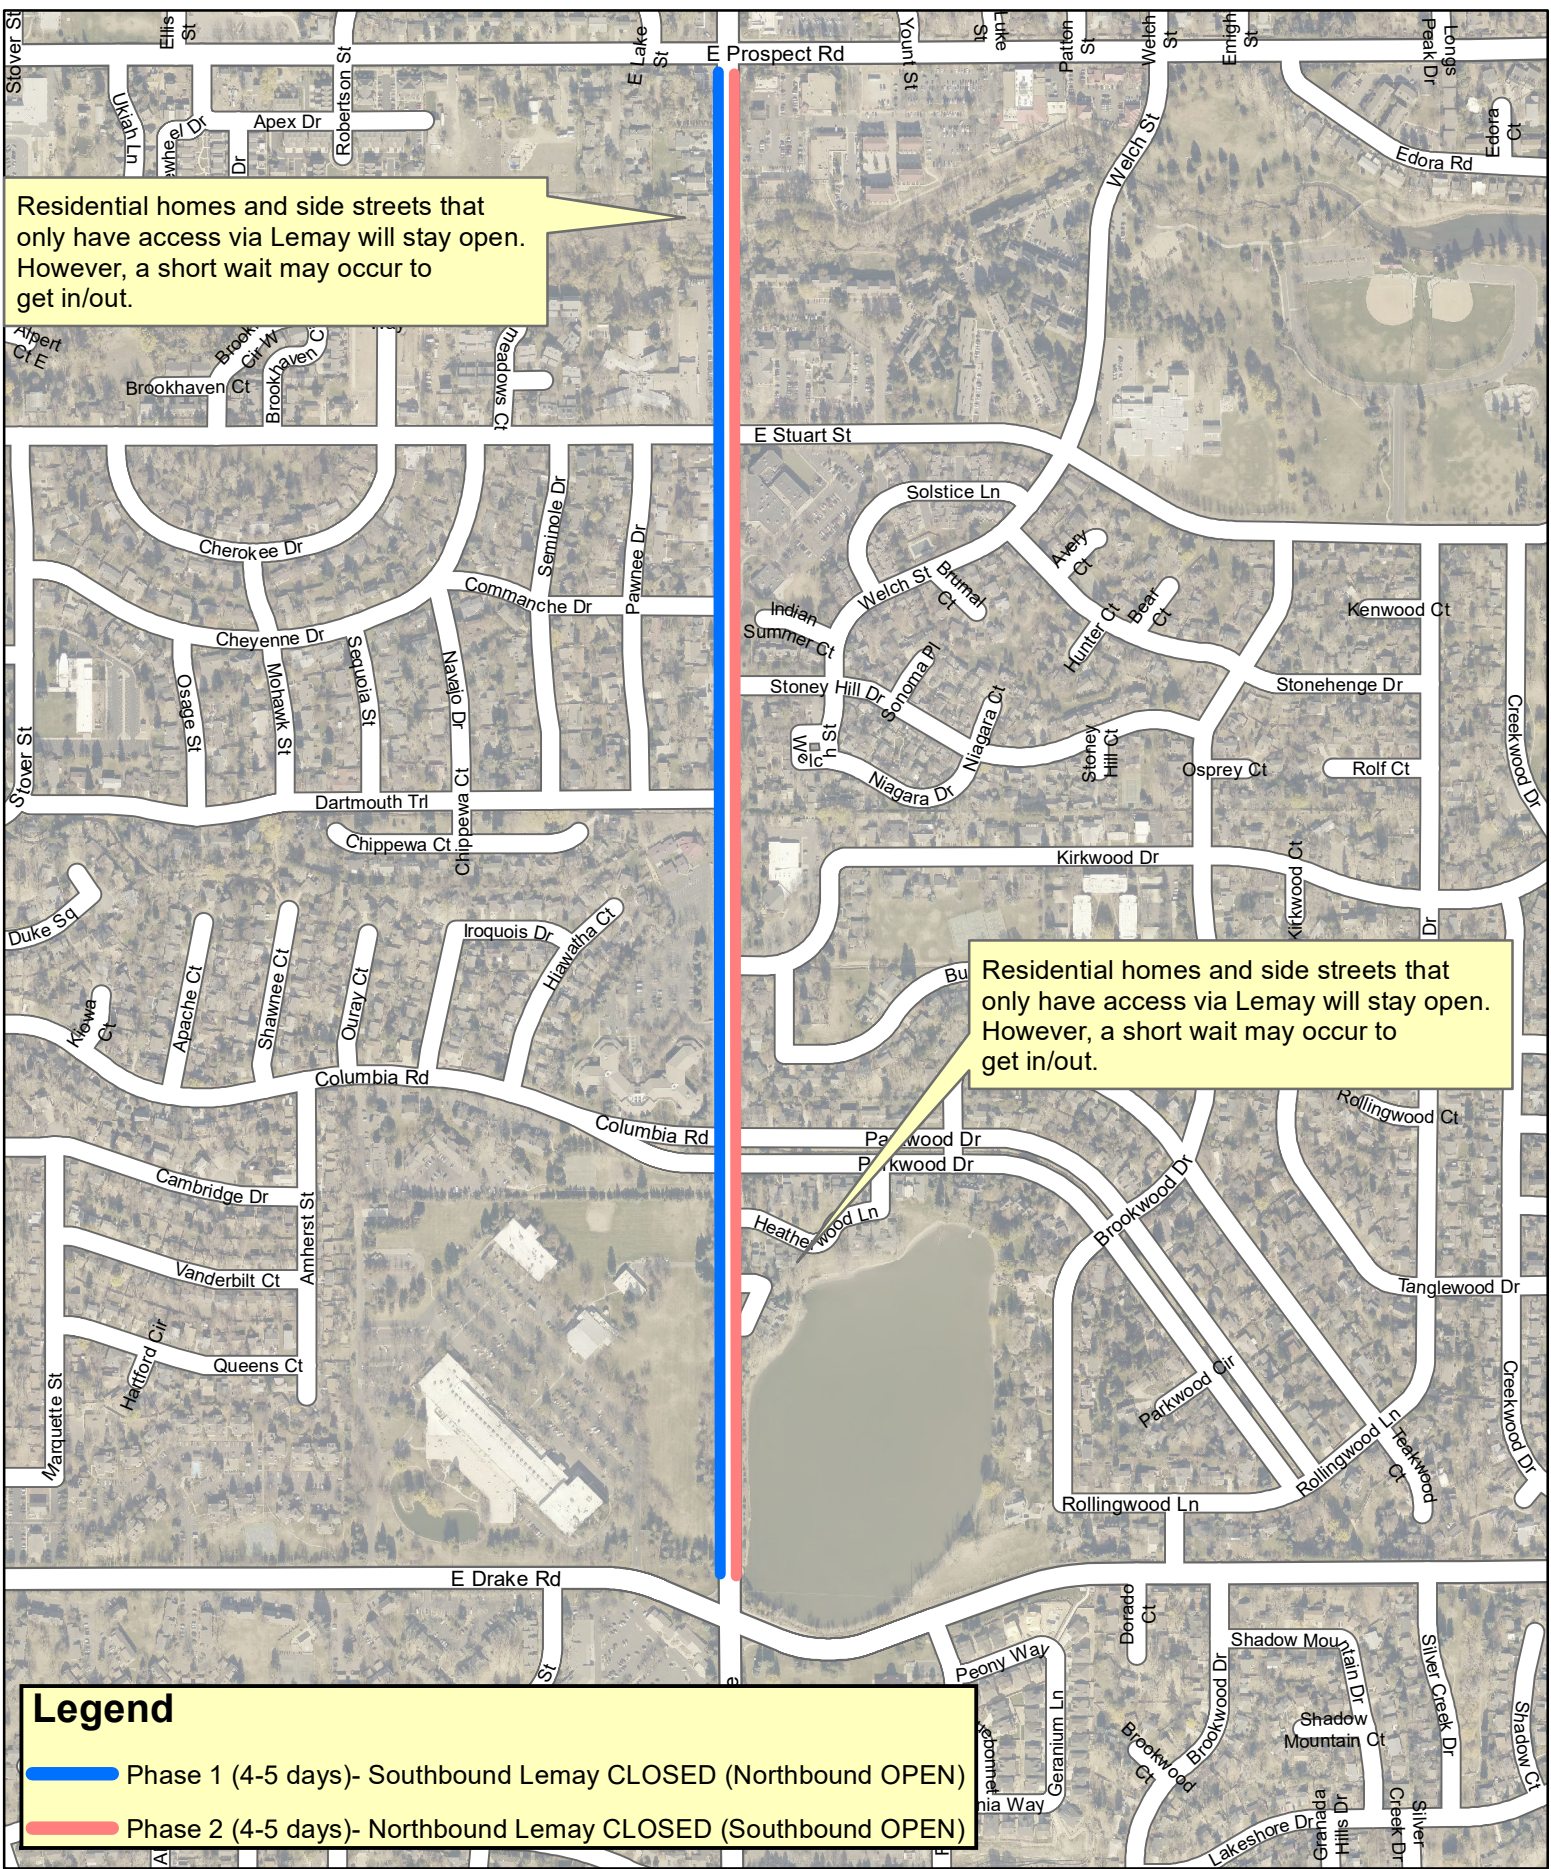

Lemay: Prospect Rd. to Drake Rd.

Residential homes and side streets that only have access via Lemay will stay open. However, a short wait may occur to get in/out.

Residential homes and side streets that only have access via Lemay will stay open. However, a short wait may occur to get in/out.

Legend

- Phase 1 (4-5 days)- Southbound Lemay CLOSED (Northbound OPEN)
- Phase 2 (4-5 days)- Northbound Lemay CLOSED (Southbound OPEN)