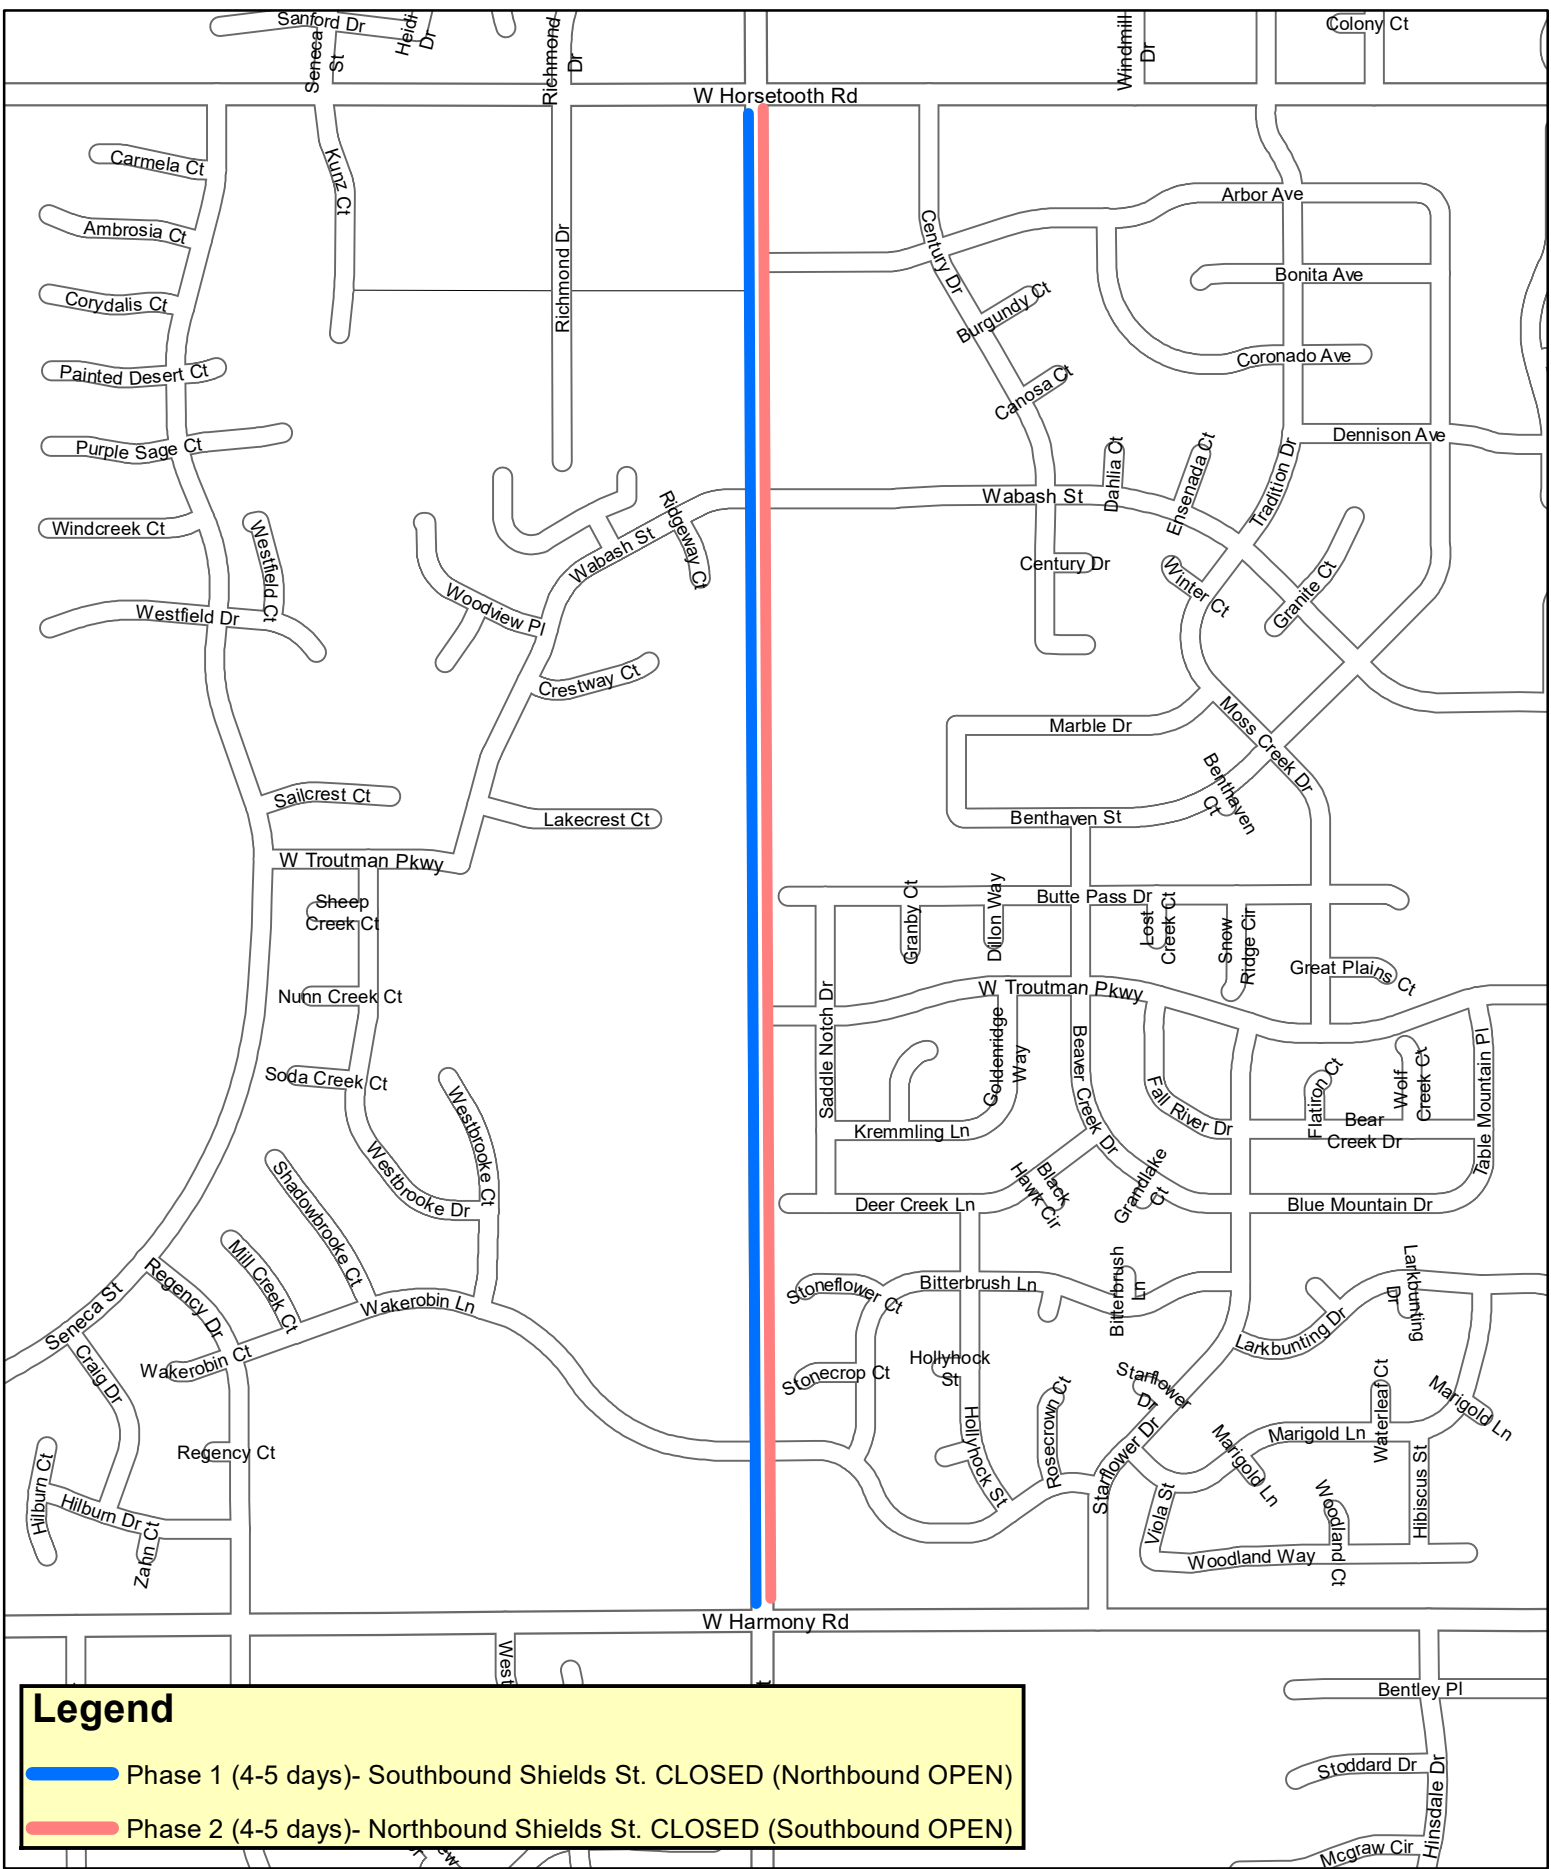

Shields South

Legend

- █ Phase 1 (4-5 days)- Southbound Shields St. CLOSED (Northbound OPEN)
- █ Phase 2 (4-5 days)- Northbound Shields St. CLOSED (Southbound OPEN)