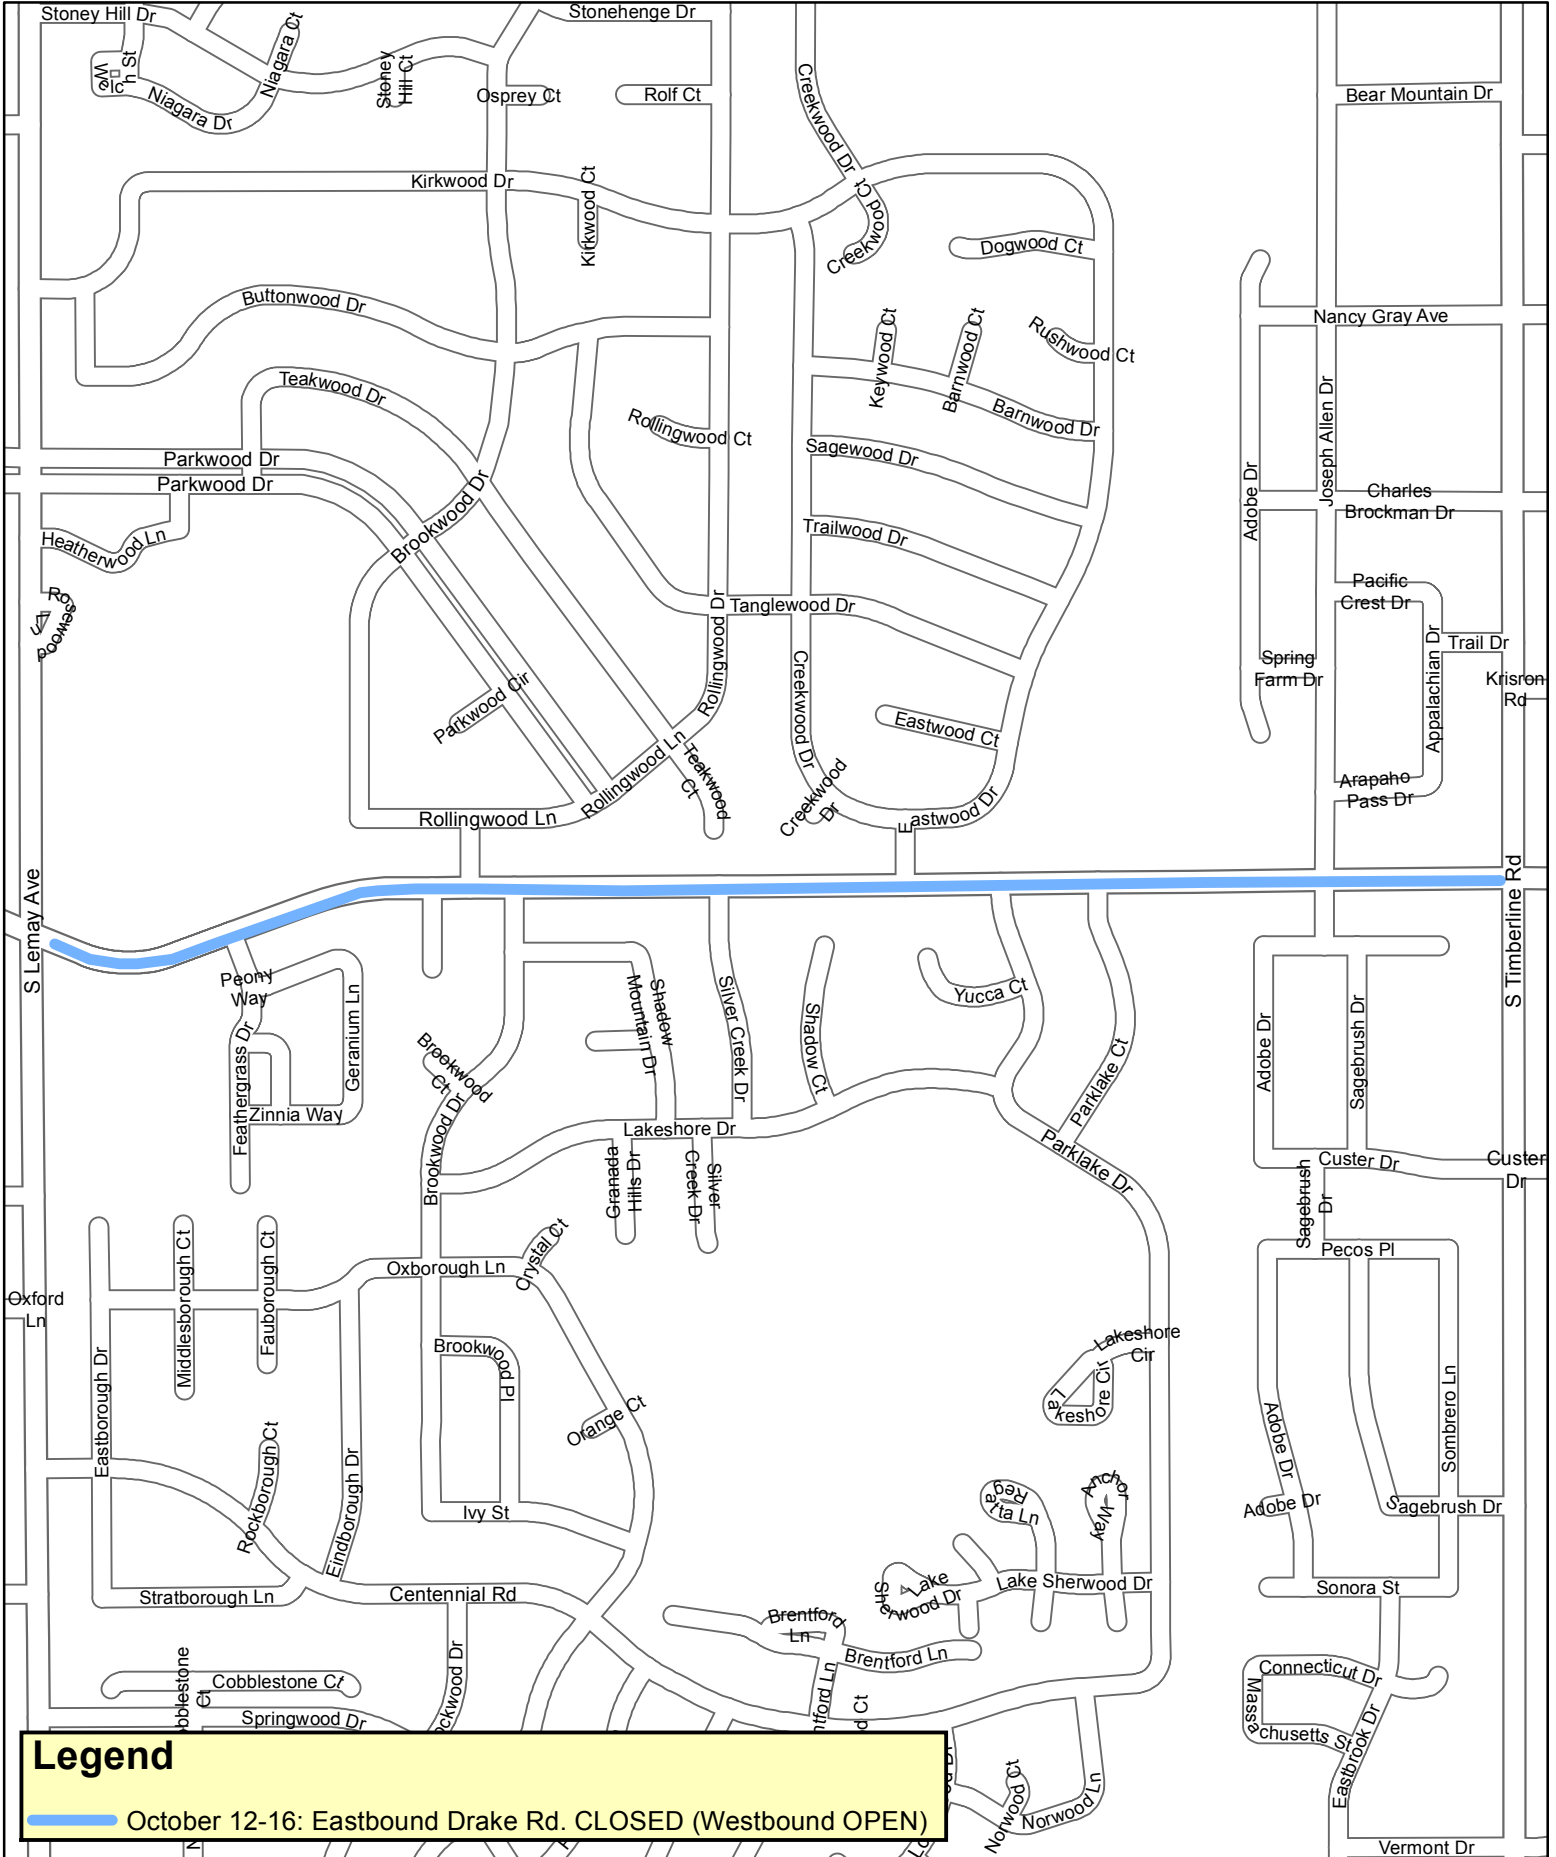

Drake Rd. (Lemay Ave. to Timberline Rd.) Road Repaving

Legend

October 12-16: Eastbound Drake Rd. CLOSED (Westbound OPEN)