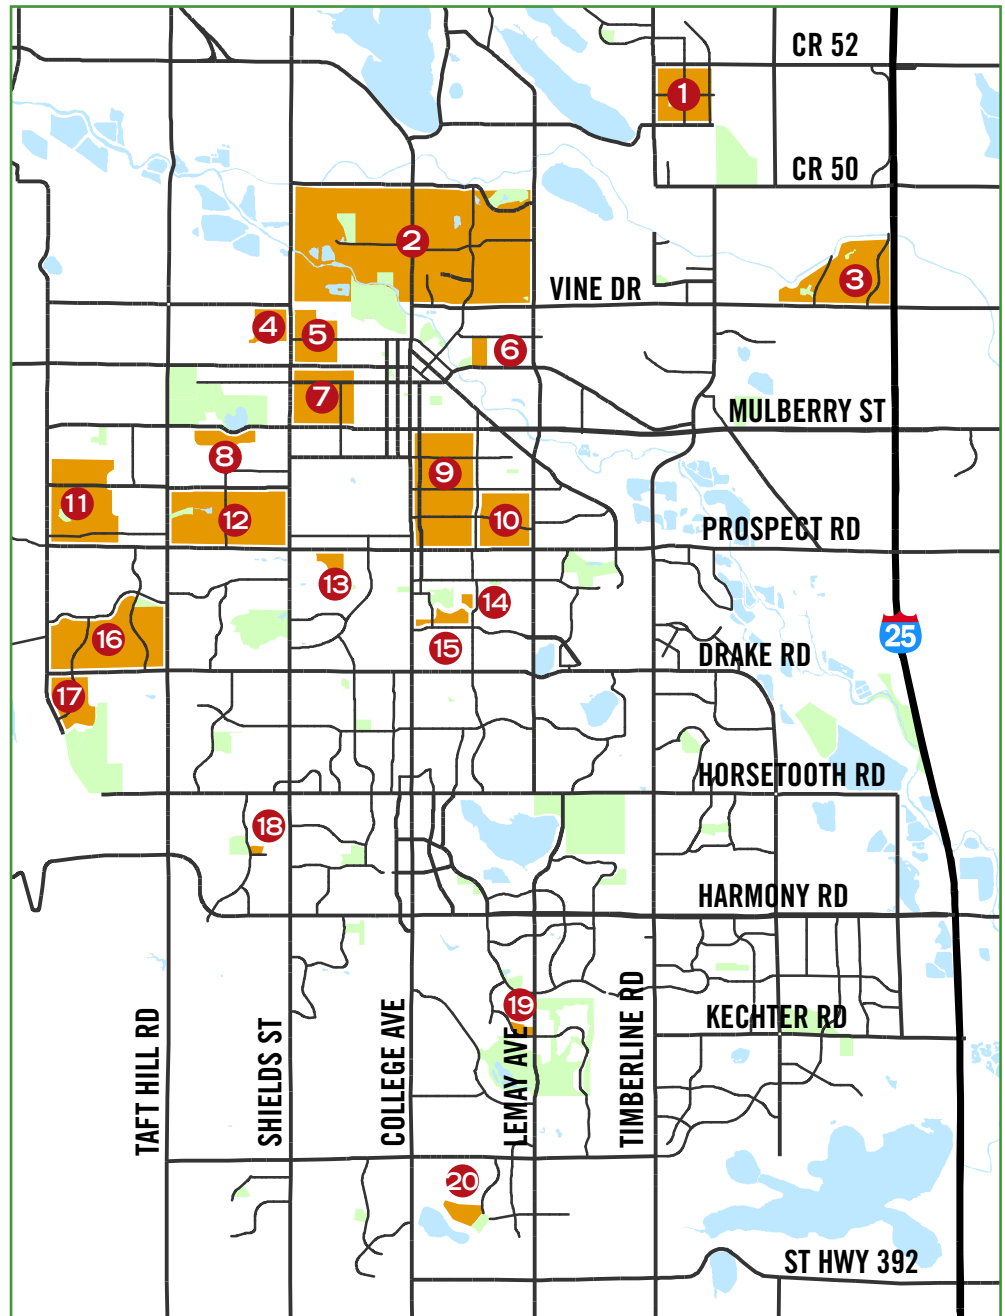

NEIGHBORHOOD CONNECTIONS

HELPING NEIGHBORS WORK TOGETHER AND WITH THEIR LOCAL GOVERNMENT

PILOT NEIGHBORHOODS

1. Maple Hill
2. North College Gateway
3. Trailhead
4. Hanna Farm
5. Capitol Hill
6. Buckingham
7. Old Town West
8. Crestmore
9. East Side
10. University Acres
11. Mountaineer
12. Avery Park
13. Sheely Addition
14. Indian Hills West
15. South College Heights
16. Brown Farm
17. Quail Hollow
18. Sailcrest
19. Miramont Village
20. Pelican Ridge

■ PARKS
 ■ WATER
 ■ NEIGHBORHOODS