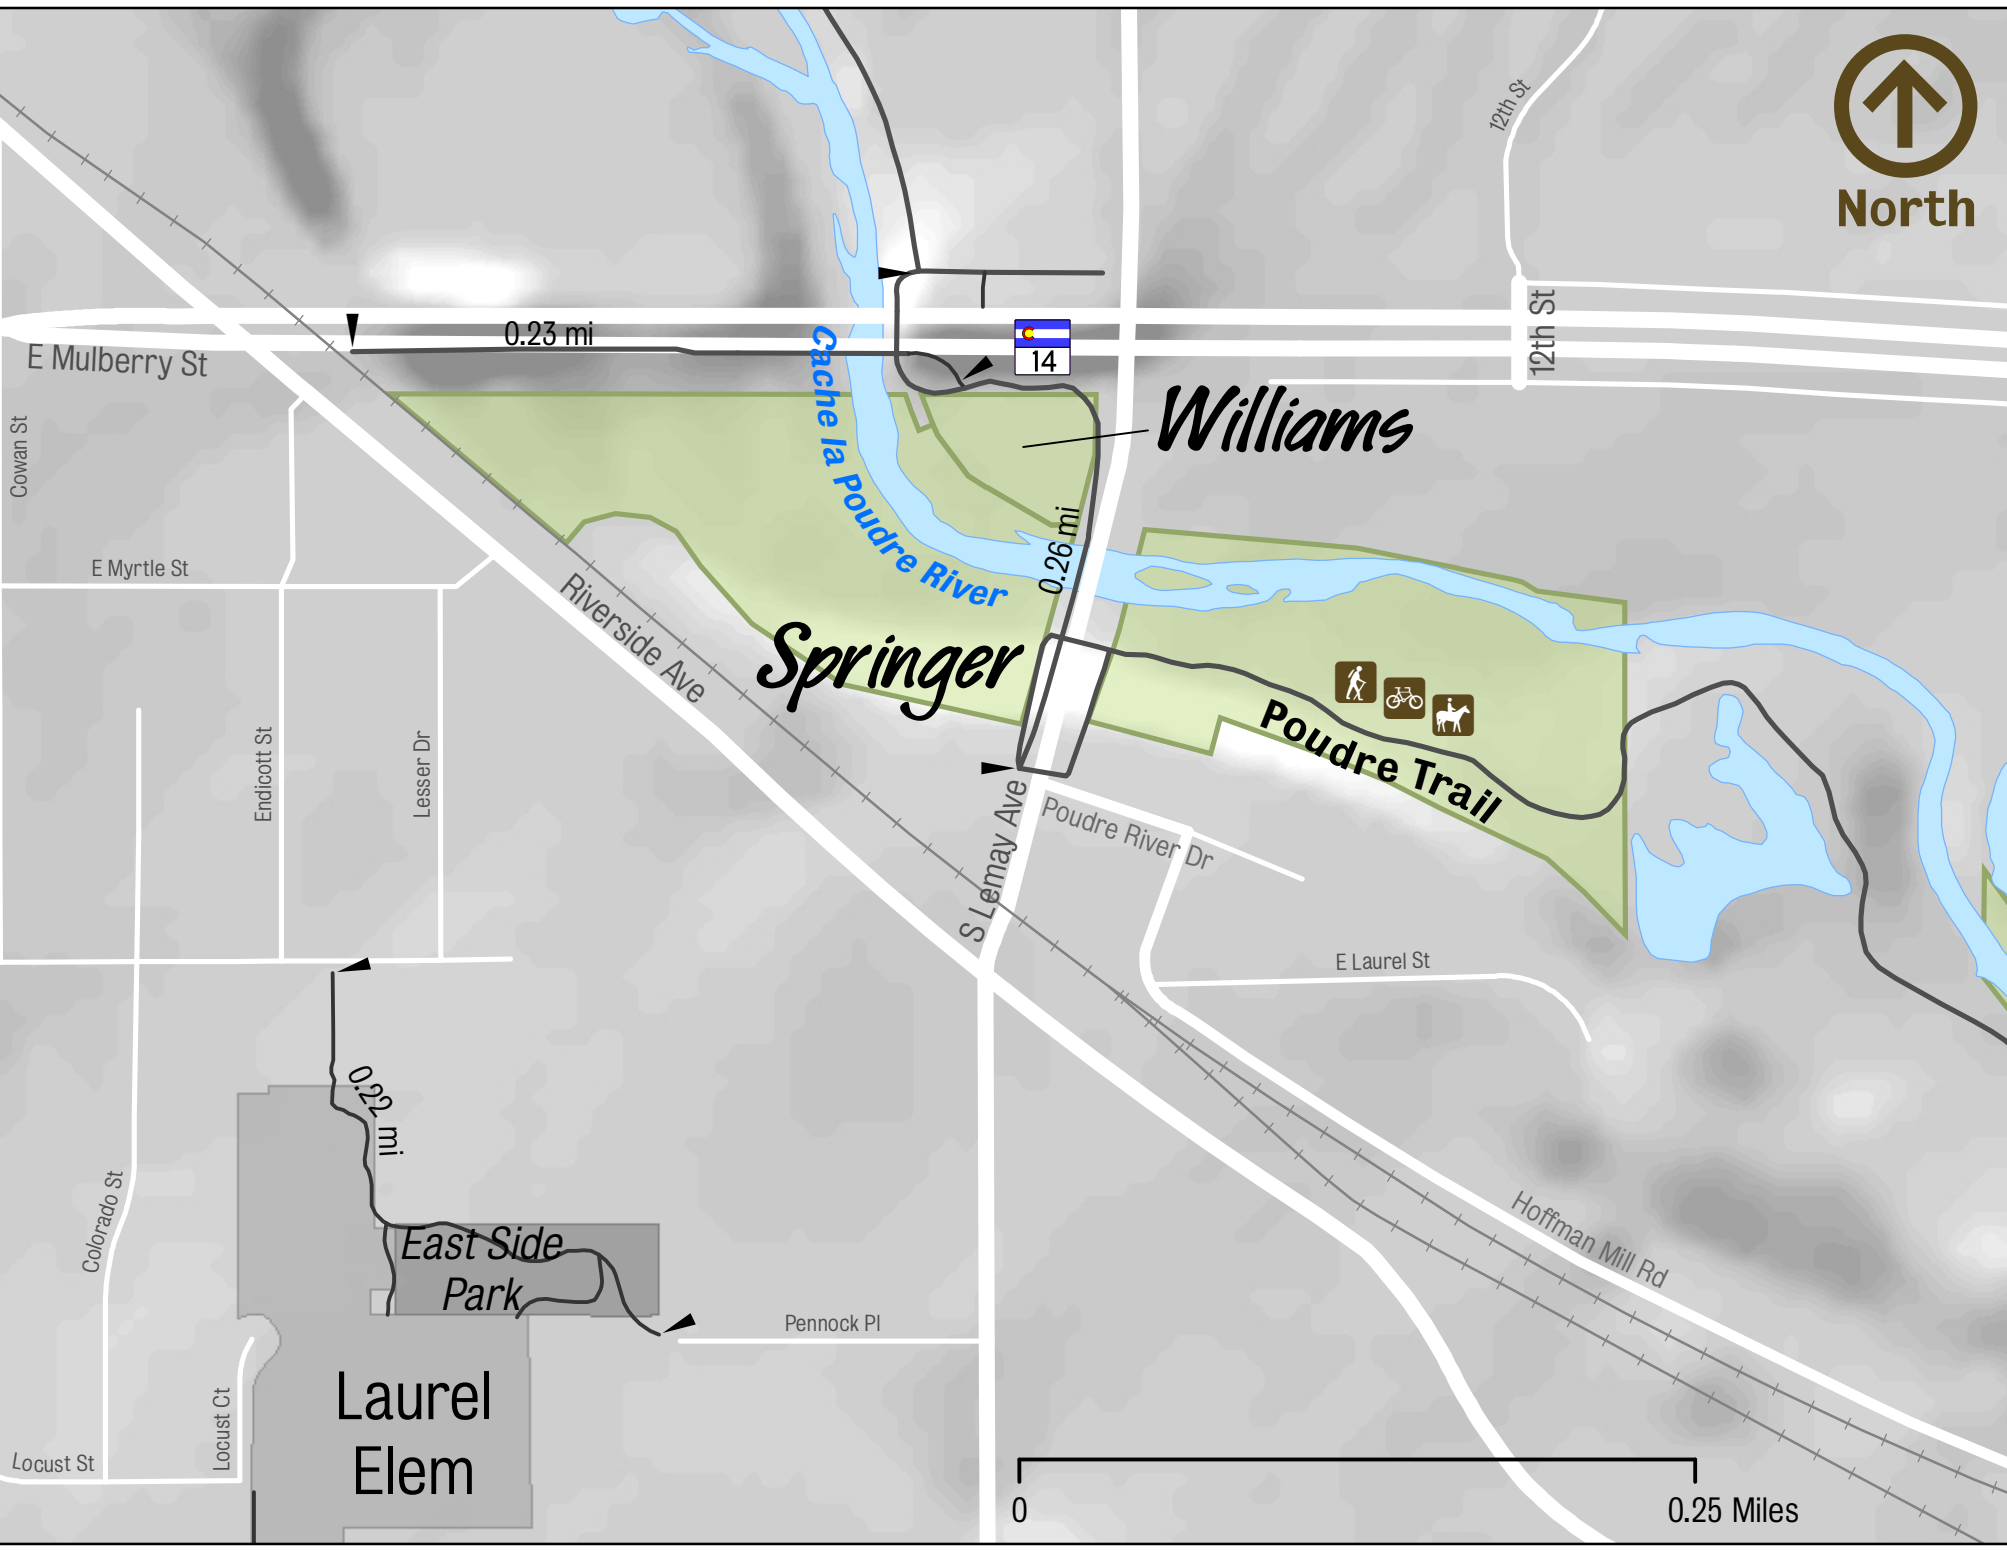

North

0.23 mi

0.26 mi

0.32 mi

0

0.25 Miles

E Mulberry St

Cowan St

E Myrtle St

Endicott St

Lesser Dr

Colorado St

Locust St

Locust Ct

East Side Park

Laurel Elem

Pennock Pl

Riverside Ave

S Lemay Ave

Poudre River Dr

E Laurel St

Hoffman Mill Rd

Cache la Poudre River

Springer

Williams

Poudre Trail

12th St

12th St