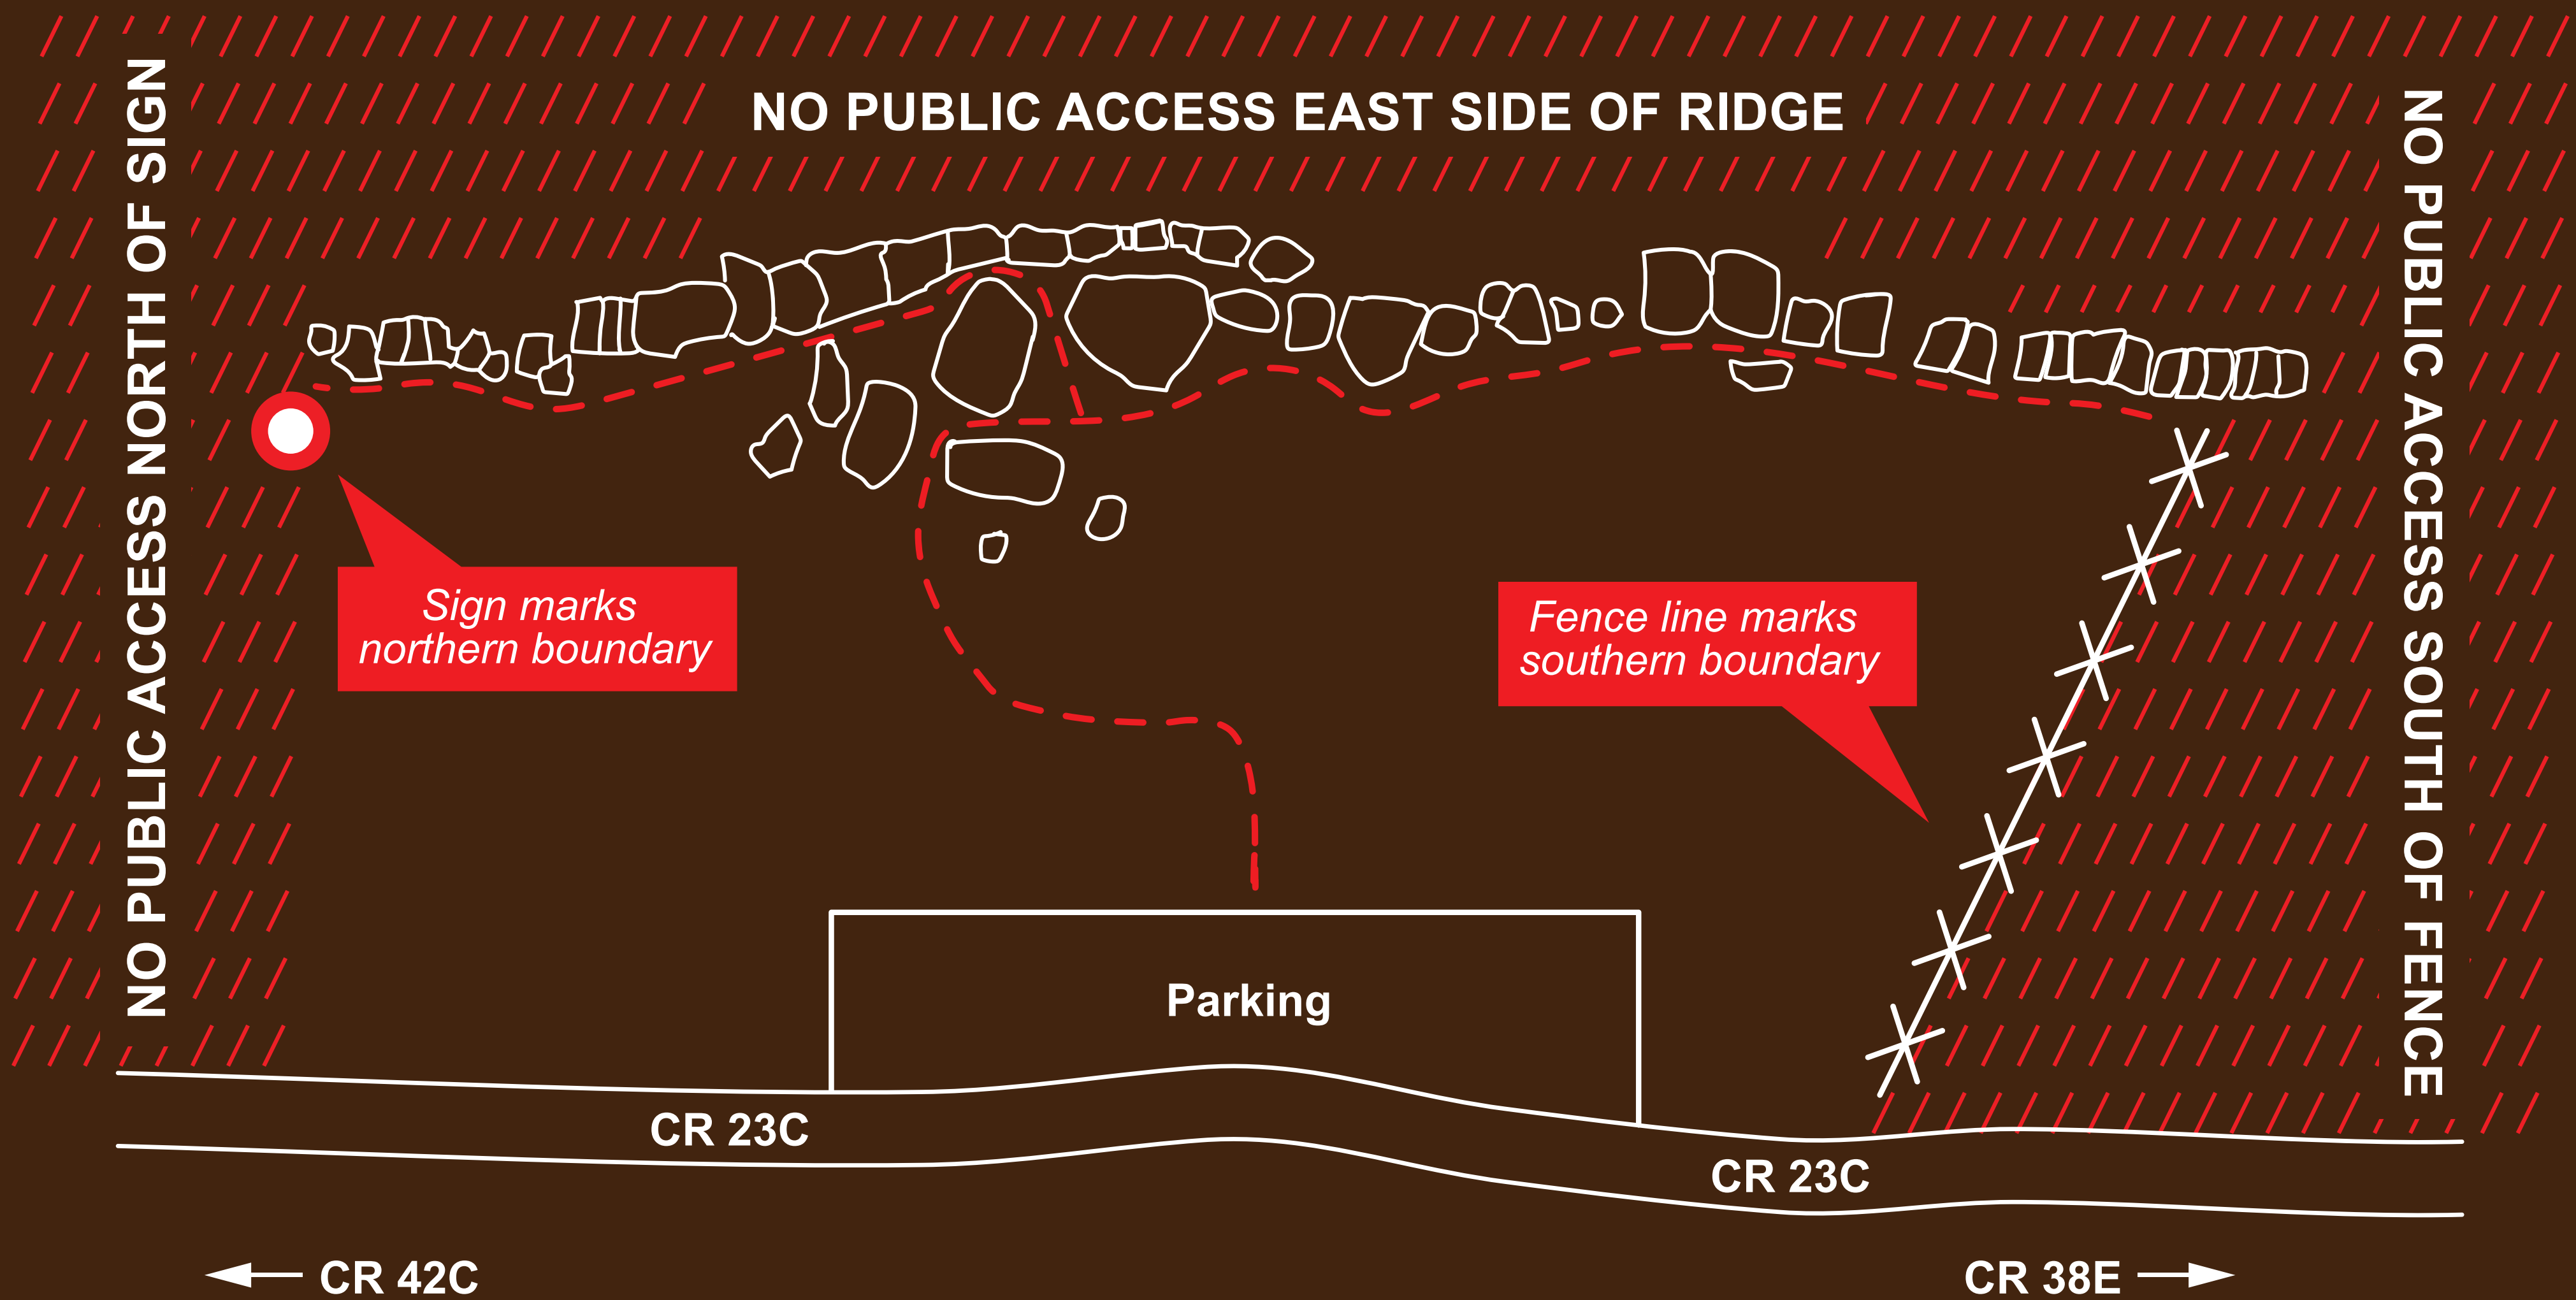

PINERIDGE NATURAL AREA PIANO BOULDERS

This project was made possible by a grant from the Access Fund