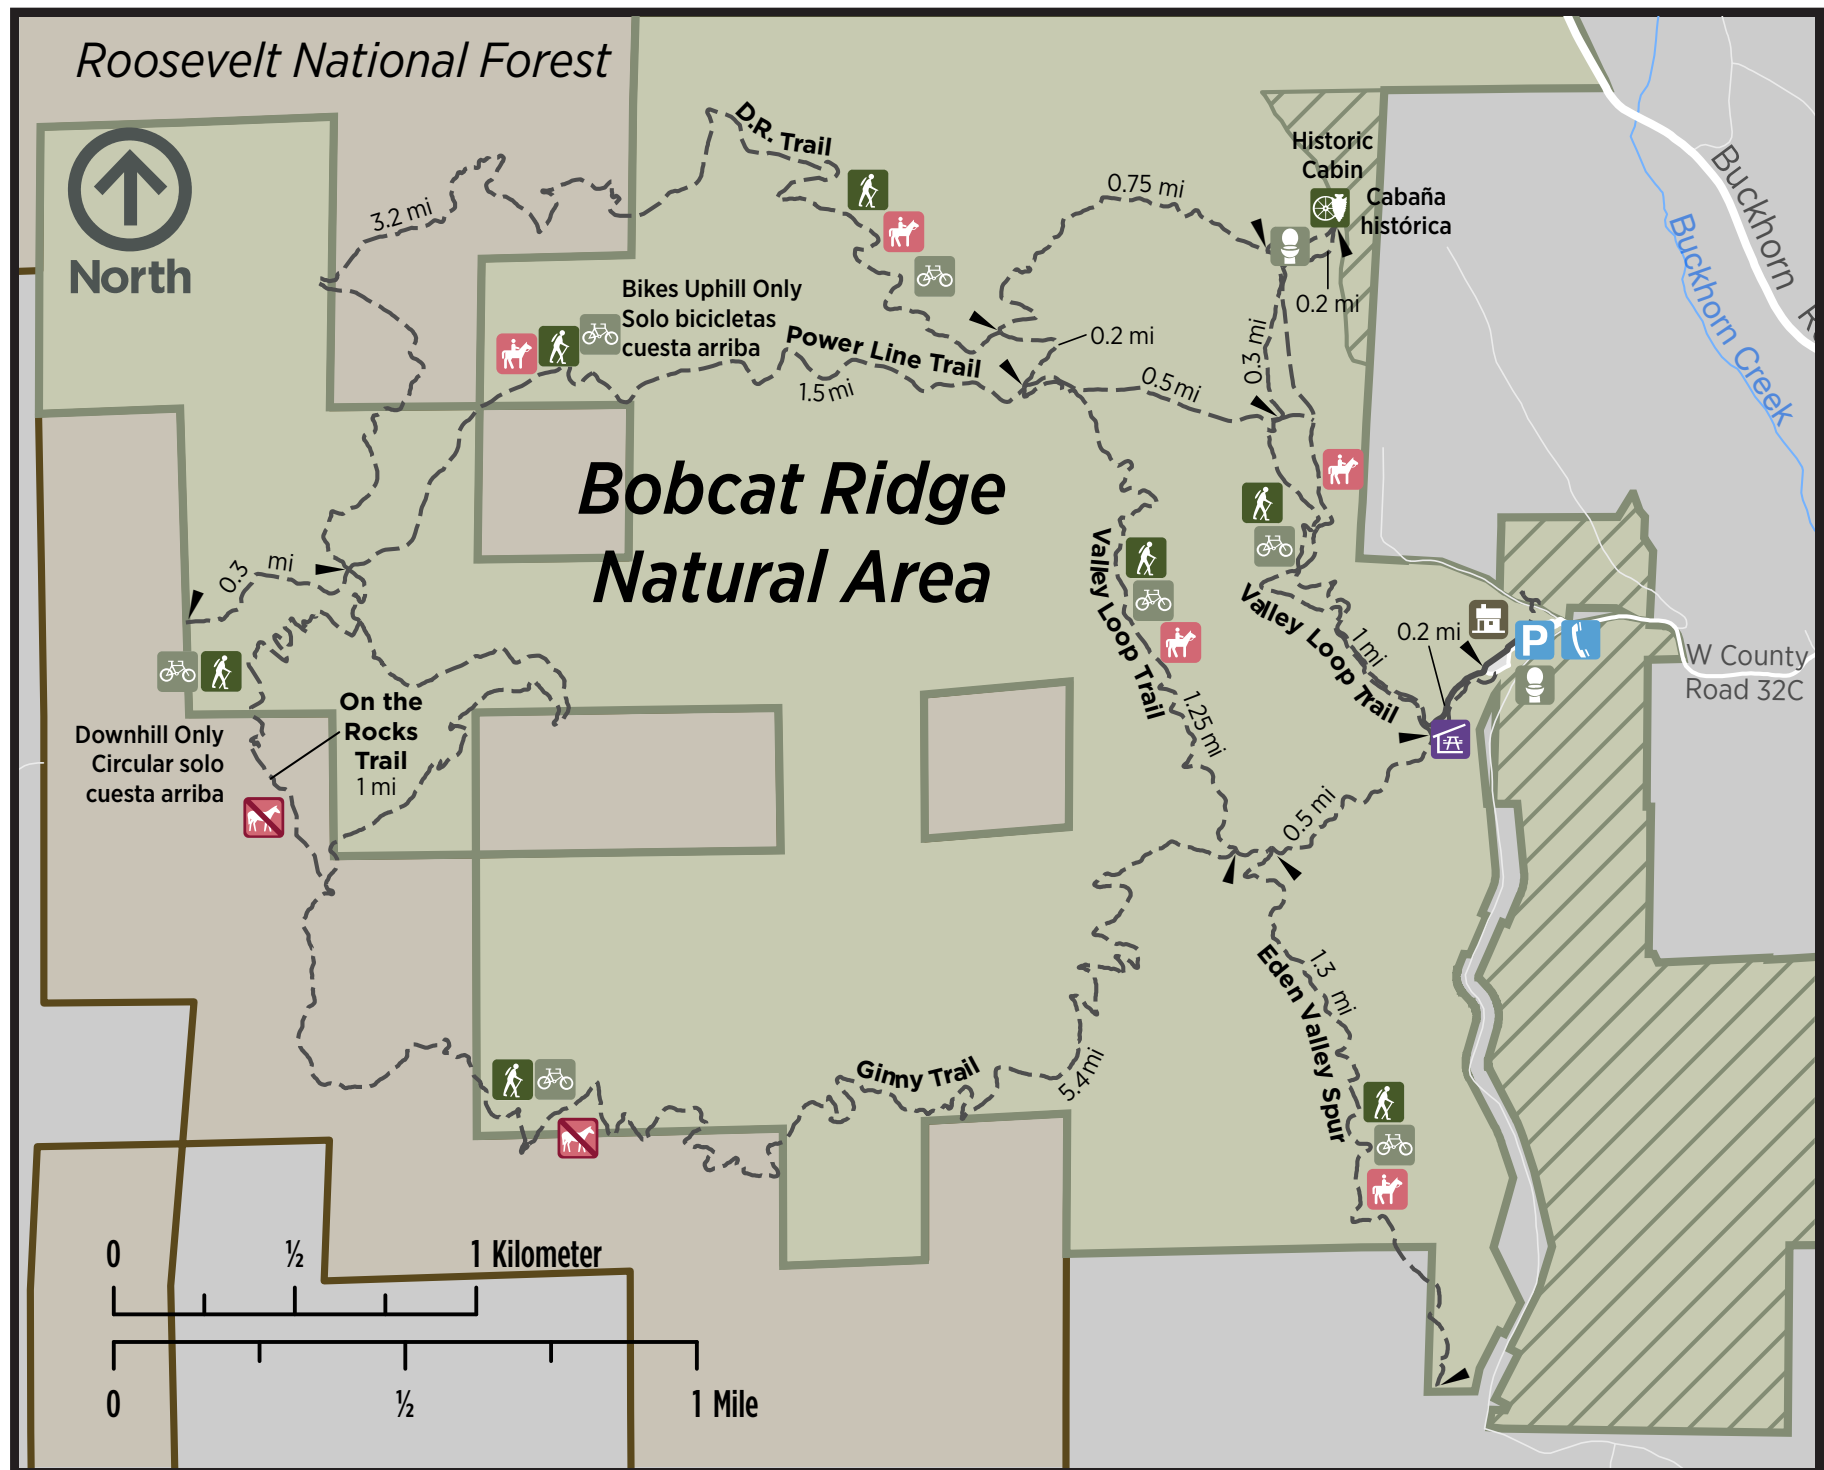

Bikes may temporarily use D.R. Trail, uphill and downhill.

	Valley Loop, Power Line, D.R., Ginny, On the Rocks, and Eden Valley Spur trails
	Valley Loop, Power Line, D.R., and Eden Valley Spur trails
	Valley Loop, Power Line- uphill only , D.R., Ginny, On the Rocks- downhill only , and Eden Valley Spur trails