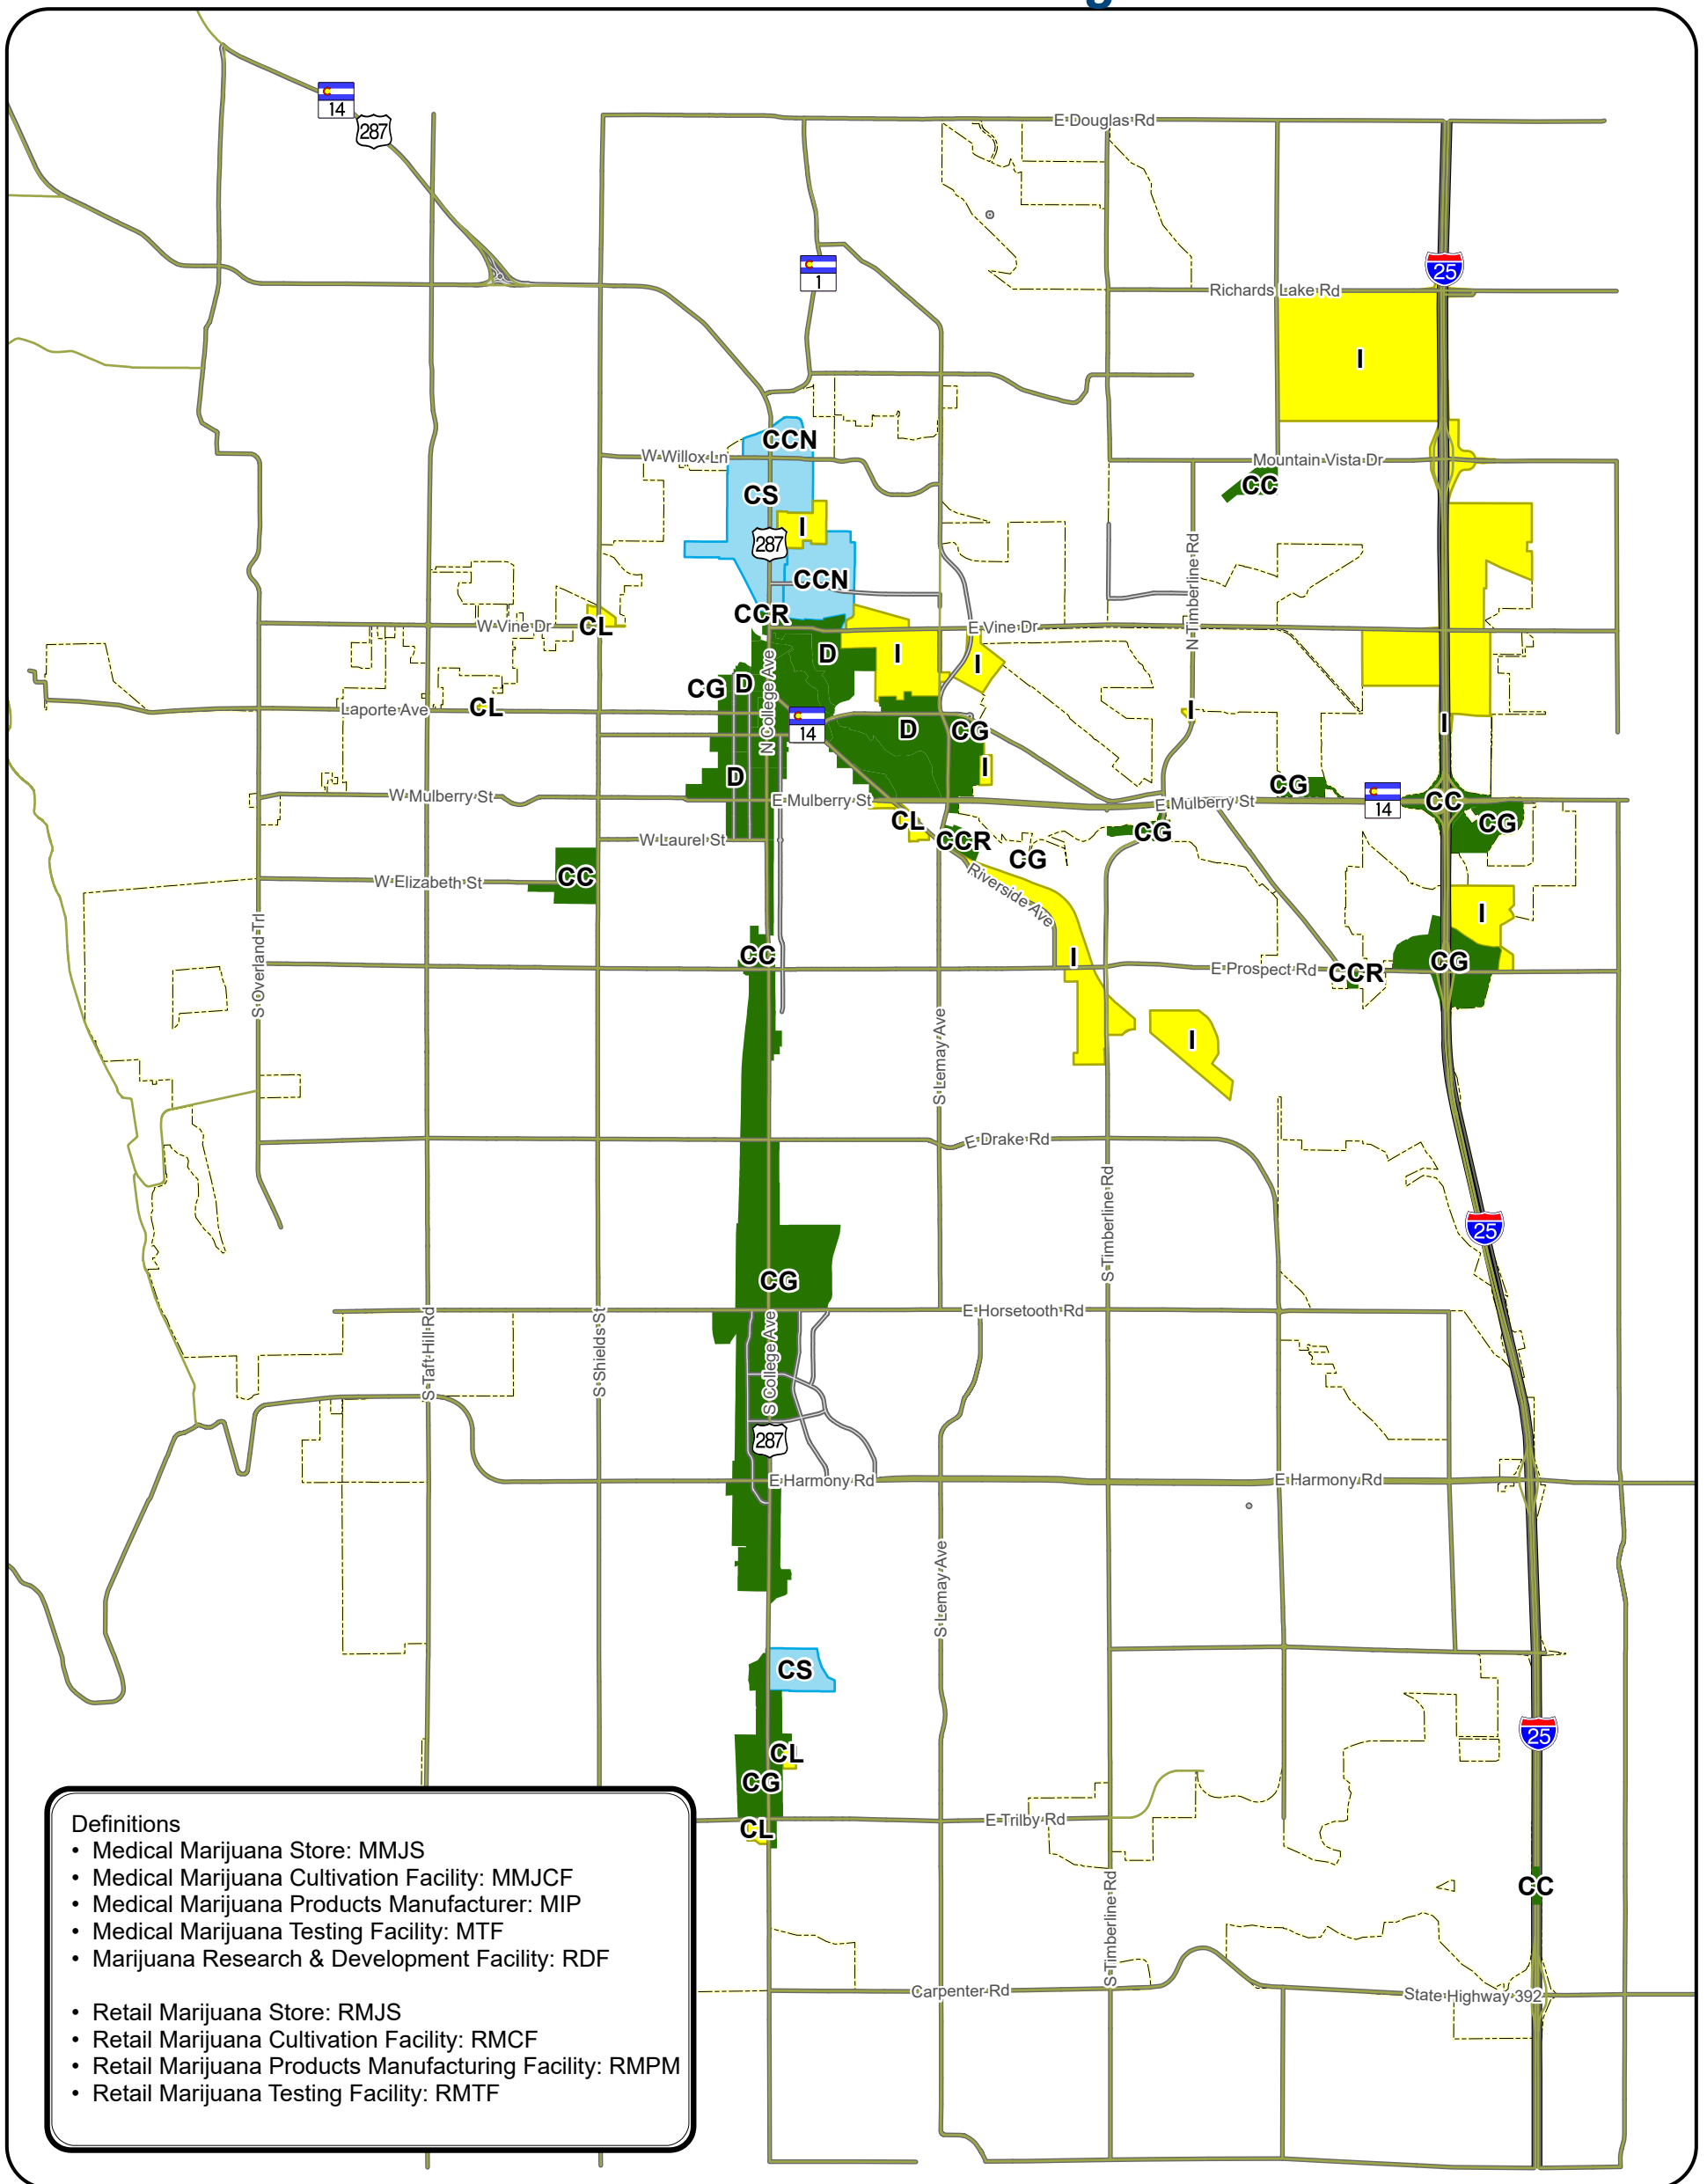

# Medical and Retail Marijuana Land Available that meets Zoning Restrictions

### Definitions

- Medical Marijuana Store: MMJS
- Medical Marijuana Cultivation Facility: MMJCF
- Medical Marijuana Products Manufacturer: MIP
- Medical Marijuana Testing Facility: MTF
- Marijuana Research & Development Facility: RDF
  
- Retail Marijuana Store: RMJS
- Retail Marijuana Cultivation Facility: RMCF
- Retail Marijuana Products Manufacturing Facility: RMPM
- Retail Marijuana Testing Facility: RMTF

### CITY OF FORT COLLINS GEOGRAPHIC INFORMATION SYSTEM MAP PRODUCTS

These map products and all underlying data are developed for use by the City of Fort Collins for its internal purposes only, and were not designed or intended for general use by members of the public. The City makes no representation or warranty as to its accuracy, timeliness, or completeness, and in particular, its accuracy in labeling or displaying dimensions, contours, property boundaries, or placement of location of any map features thereon. THE CITY OF FORT COLLINS MAKES NO WARRANTY OF MERCHANTABILITY OR WARRANTY FOR FITNESS OF USE FOR PARTICULAR PURPOSE, EXPRESSED OR IMPLIED, WITH RESPECT TO THESE MAP PRODUCTS OR THE UNDERLYING DATA. Any users of these map products, map applications, or data, accepts them AS IS, WITH ALL FAULTS, and assumes all responsibility of the use thereof, and further covenants and agrees to hold the City harmless from and against all damage, loss, or liability arising from any use of this map product, in consideration of the City's having made this information available. Independent verification of all data contained herein should be obtained by any users of these products, or underlying data. The City disclaims, and shall not be held liable for any and all damage, loss, or liability, whether direct, indirect, or consequential, which arises or may arise from these map products or the use thereof by any person or entity.

### MMJS and RMJS only

- 1751 Acres City Wide