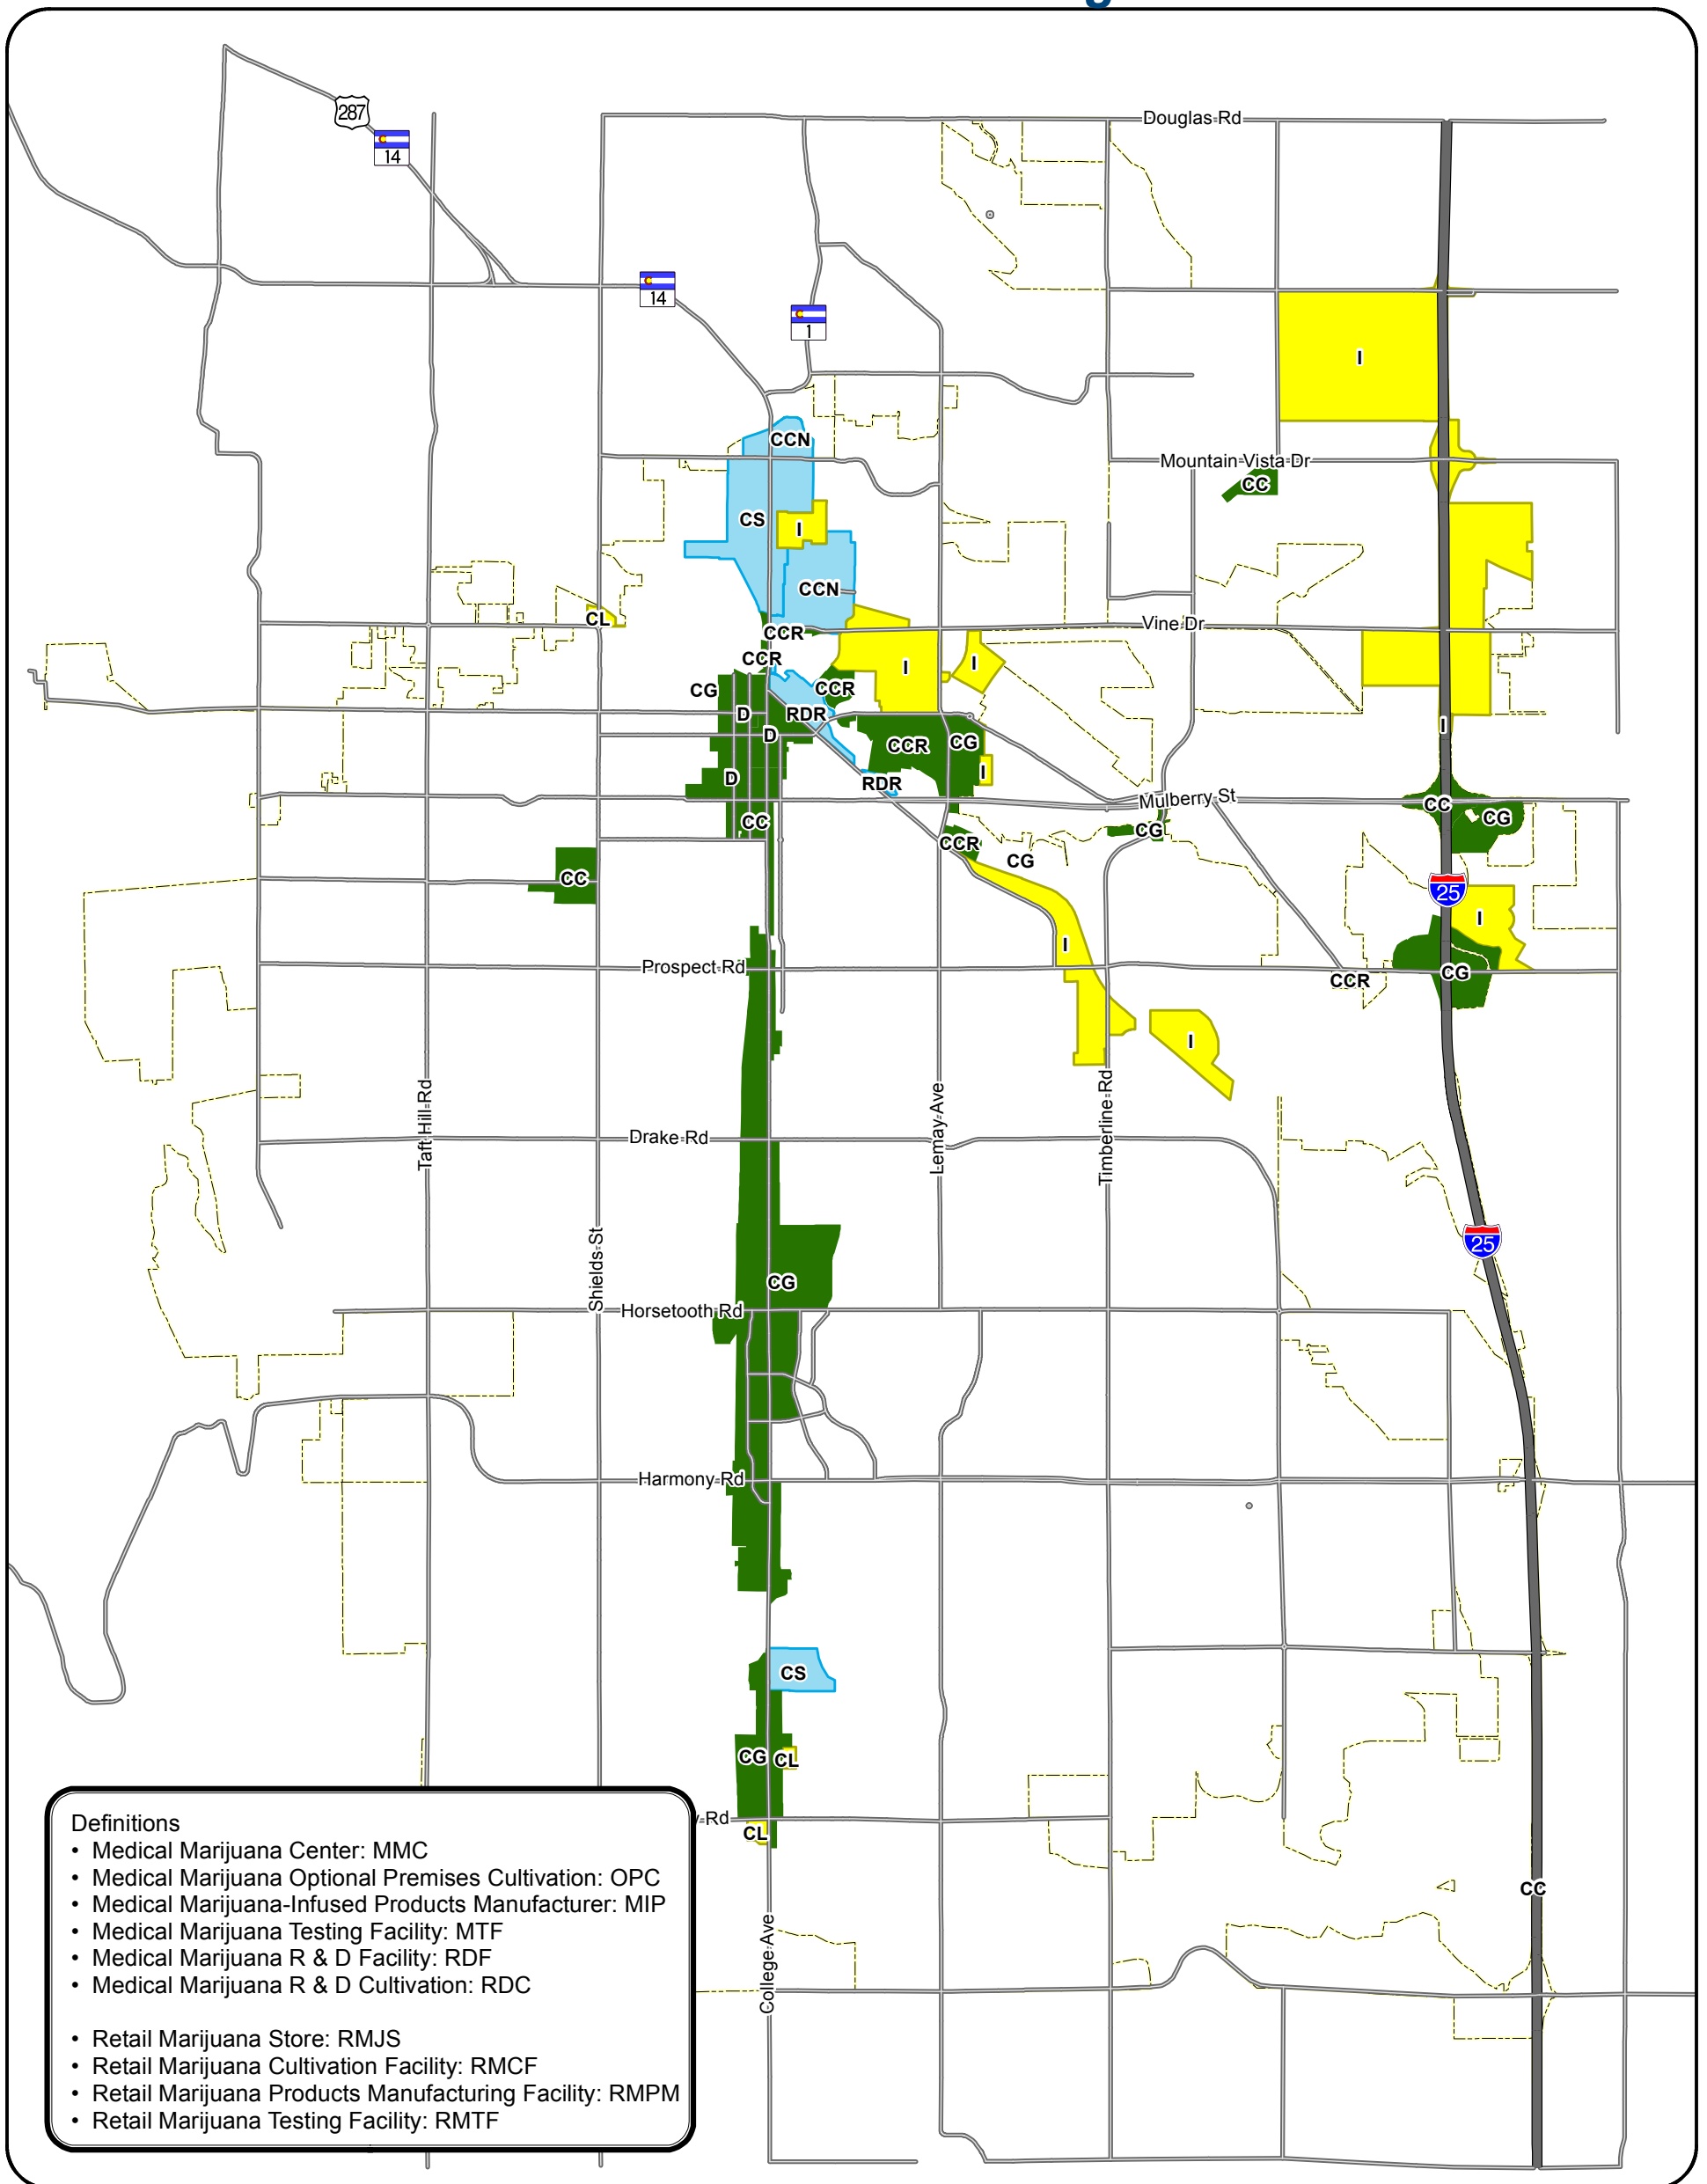

Medical and Retail Marijuana Land Available that meets Zoning Restrictions

Definitions

- Medical Marijuana Center: MMC
- Medical Marijuana Optional Premises Cultivation: OPC
- Medical Marijuana-Infused Products Manufacturer: MIP
- Medical Marijuana Testing Facility: MTF
- Medical Marijuana R & D Facility: RDF
- Medical Marijuana R & D Cultivation: RDC

- Retail Marijuana Store: RMJS
- Retail Marijuana Cultivation Facility: RMCF
- Retail Marijuana Products Manufacturing Facility: RMPM
- Retail Marijuana Testing Facility: RMTF

MMC and RMJS only

- 1751 Acres City Wide

OPC, RMCF, MIP, RMPM, MTF, RMTF, RDF, and RDC Only (No MMC or RMJS)

- 1561 Acres City Wide

OPC, RMCF, MIP, RMPM, MTF, RMTF, RDF, RDC AND MMC, RMJS

- 518 Acres City Wide

Scale 1:62,856

CITY OF FORT COLLINS GEOGRAPHIC INFORMATION SYSTEM MAP PRODUCTS