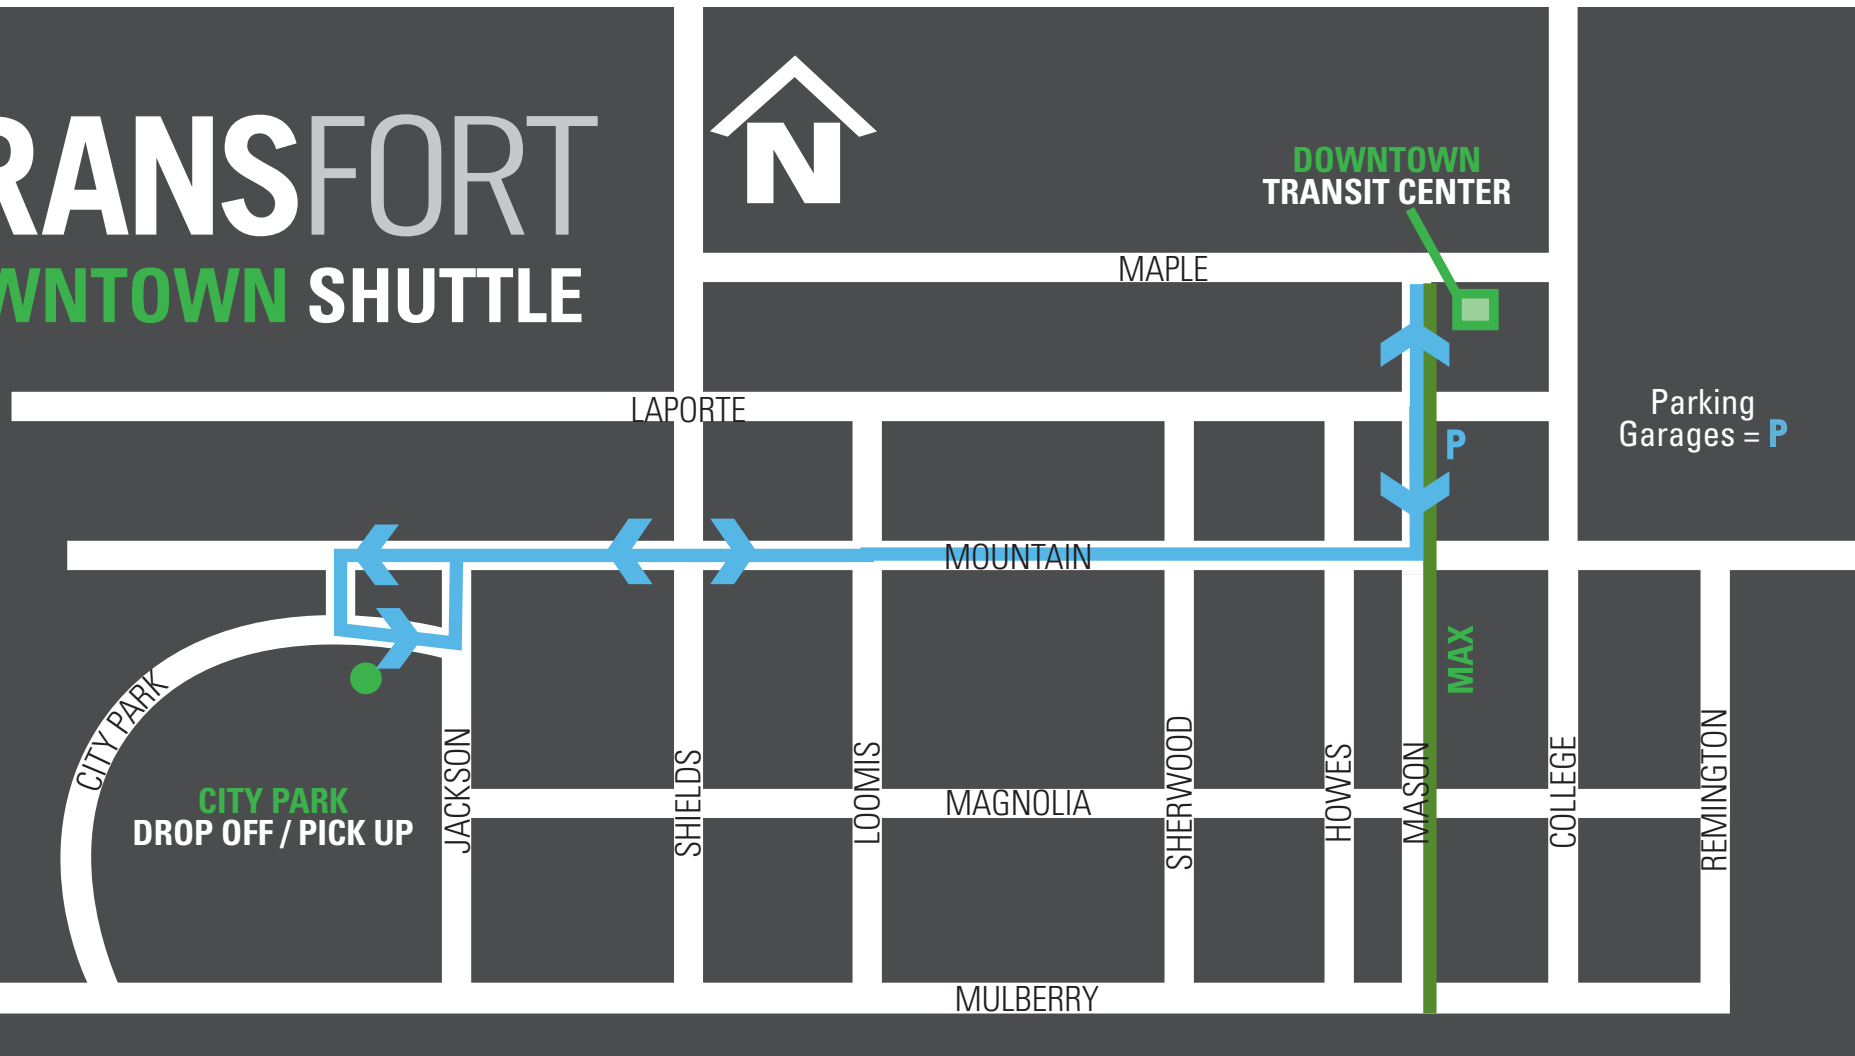

# TRANSFORT DOWNTOWN SHUTTLE

## SHUTTLE INFORMATION

- ▶ Shuttles to City Park begin from the Downtown Transit Center at 5:30 PM.
- ▶ The last departure for the shuttles going to City Park will leave the Downtown Transit Center at 9:10 PM.
- ▶ At the conclusion of the fireworks display shuttles will resume from City Park to the DTC.
- ▶ MAX will also be in operation from 5 p.m. to midnight.

## DTC TO CITY PARK:

West on Maple to Mason,  
South on Mason to Mountain,  
West on Mountain to Roosevelt,  
South on Roosevelt to City Park Drive.

## CITY PARK TO DTC:

City Park Drive to Jackson,  
North on Jackson to Mountain,  
East on Mountain to Mason,  
North on Mason into DTC.

FREE Shuttle offered by Transfort

970.221.6620

ridetransfort.com