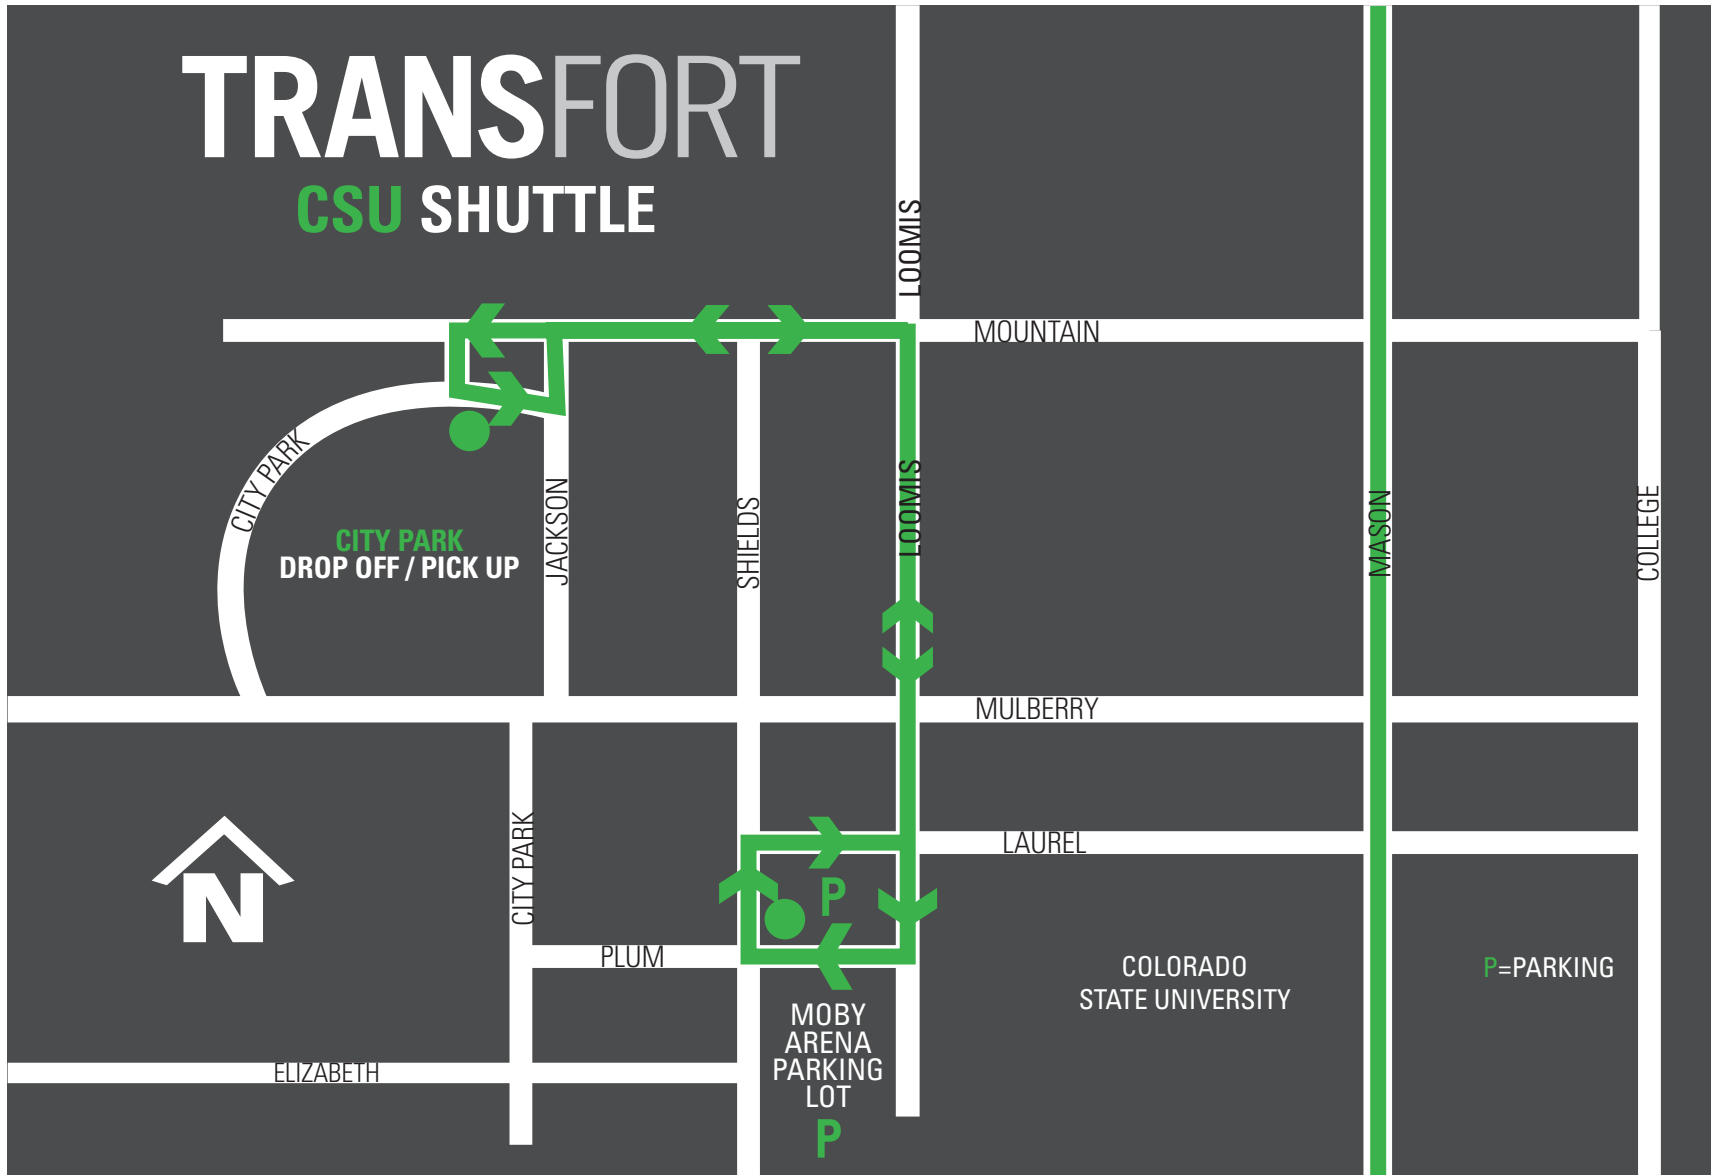

TRANSFORT

CSU SHUTTLE

SHUTTLE INFORMATION

- ▶ Shuttles to City Park begin from the CSU Moby Arena Parking Lot at 5:30 PM.
- ▶ The last departure for the shuttles going to City Park will leave CSU at 9:10 PM.
- ▶ At the conclusion of the fireworks display shuttles will resume from City Park to CSU.
- ▶ MAX will also be in operation from 5 p.m. to midnight.

CSU TO CITY PARK

West on Plum to Shields,
 North on Shields to Laurel,
 East on Laurel to Loomis,
 North on Loomis to Mountain,
 West on Mountain to Roosevelt,
 South on Roosevelt to City Park Drive.

CITY PARK TO CSU

City Park Drive to Jackson,
 North on Jackson to Mountain,
 East on Mountain to Loomis,
 South on Loomis to Plum,
 West on Plum, to bus stop.

NO ALCOHOL ALLOWED ON BUSES OR IN CITY PARK.

FREE Shuttle offered by Transfort