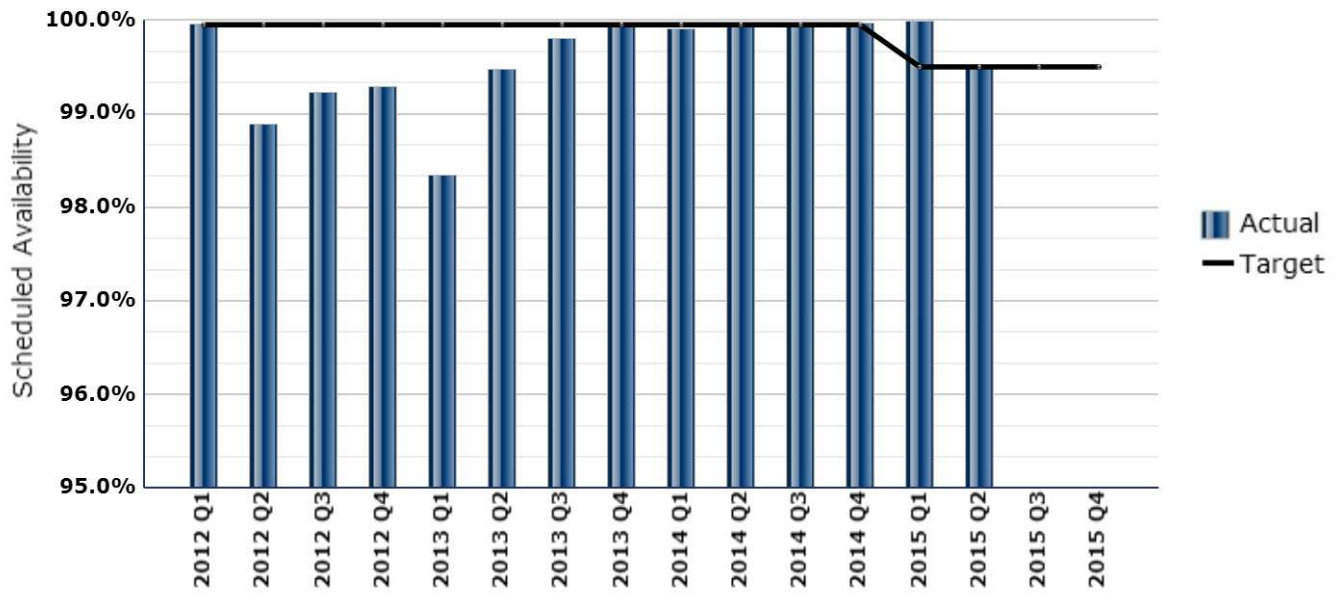

**HPG 27 Server Availability**

Server Availability

IT tracks, manages and maintains the enterprise data system infrastructure which includes servers, data storage equipment and security management systems.