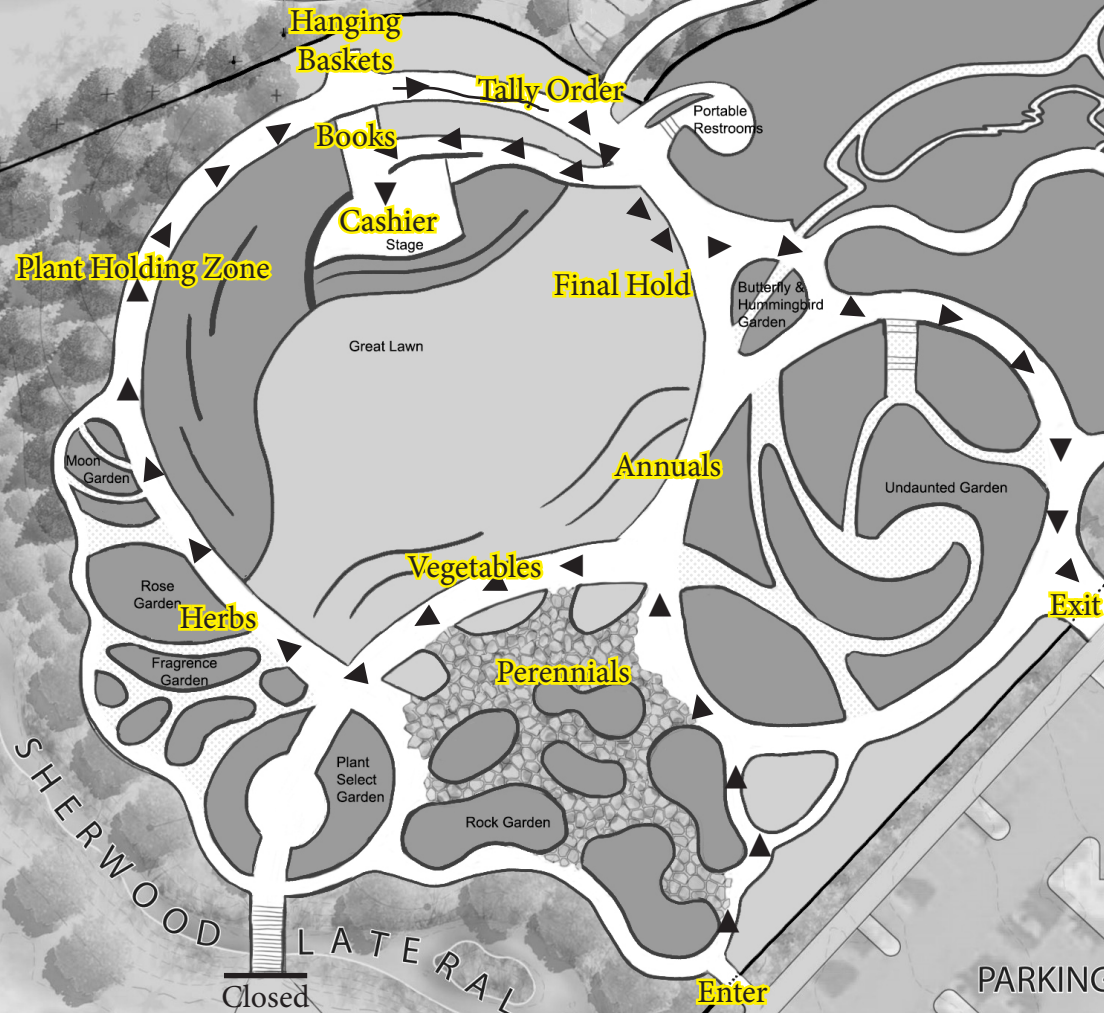

Spring Plant Sale

May 11-12 - 10 a.m.-5 p.m.

SPRING CREEK TRAIL

THE GARDENS
ON SPRING CREEK