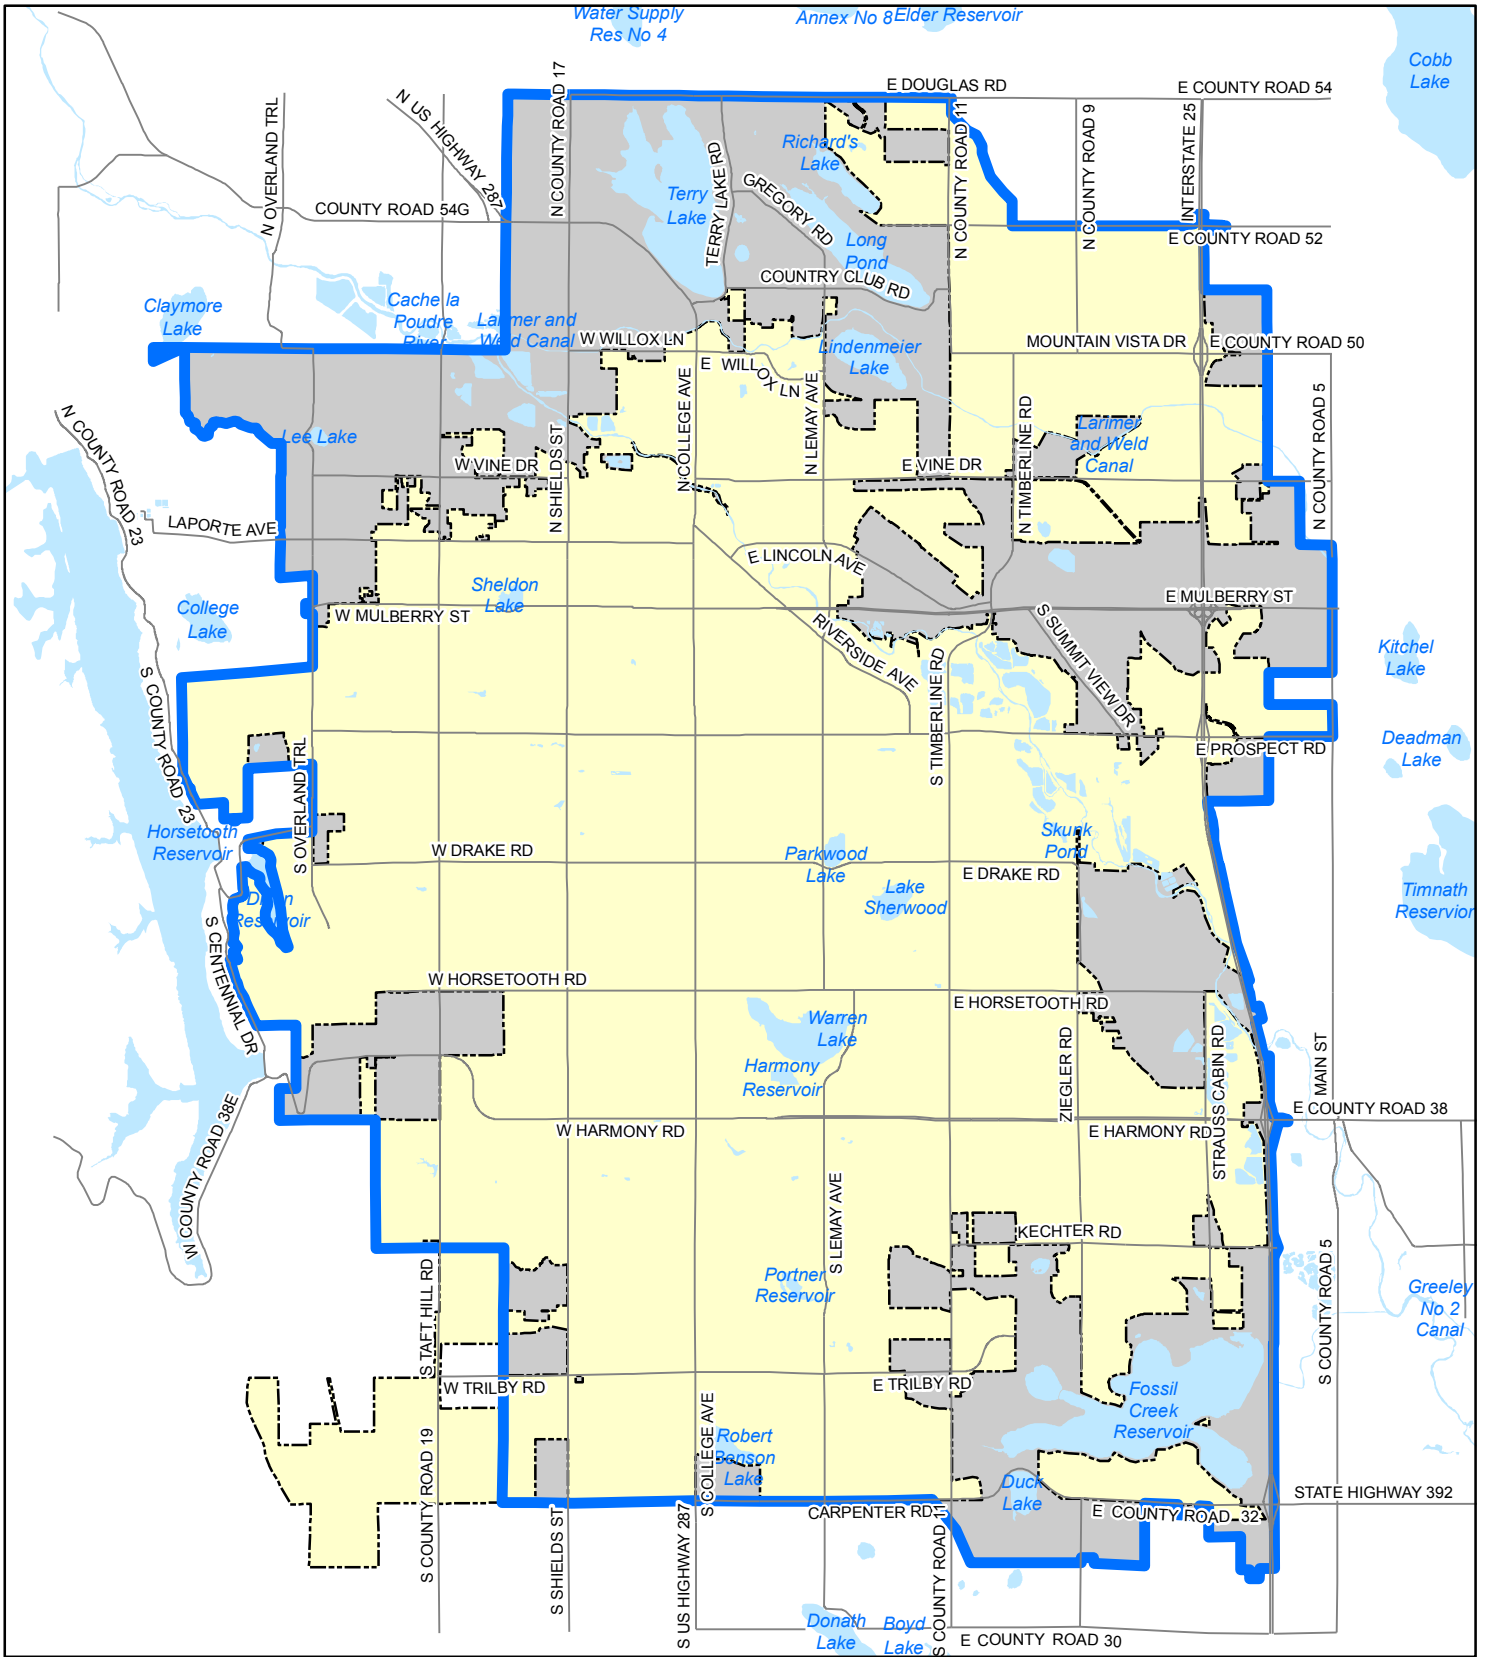

Fort Collins Growth Management Area (GMA)

Legend

- Growth Management Area Boundary
- City Limits
- Growth Management Area
- Water Features

Adopted March 2005