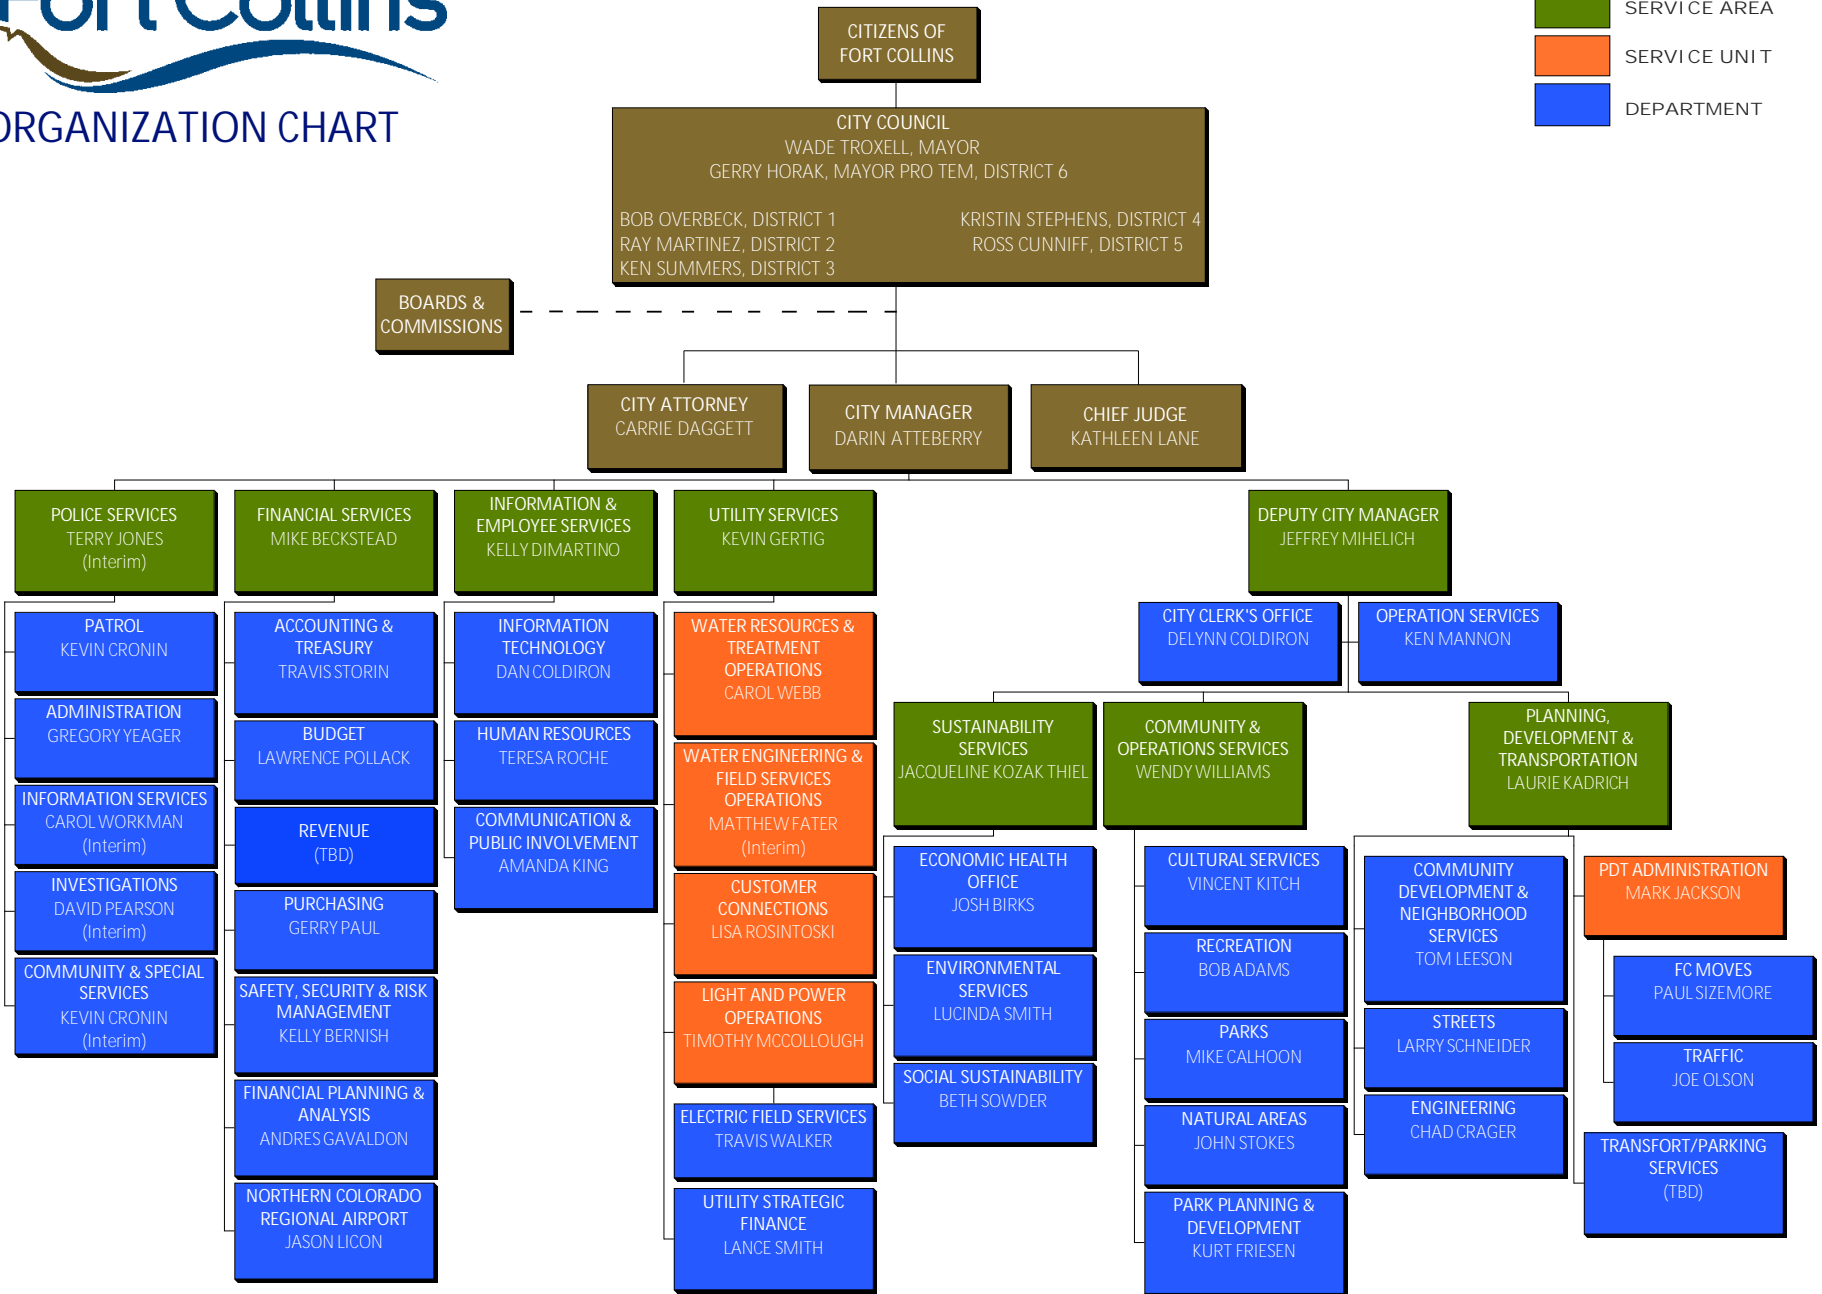

ORGANIZATION CHART

OTHER GOVERNMENTAL UNITS AND JOINT VENTURES: Downtown Development Authority, Fort Collins Housing Catalyst, Metropolitan Planning Organization, Platte River Power Authority, Poudre Fire Authority

Last Modified 12/19/2017