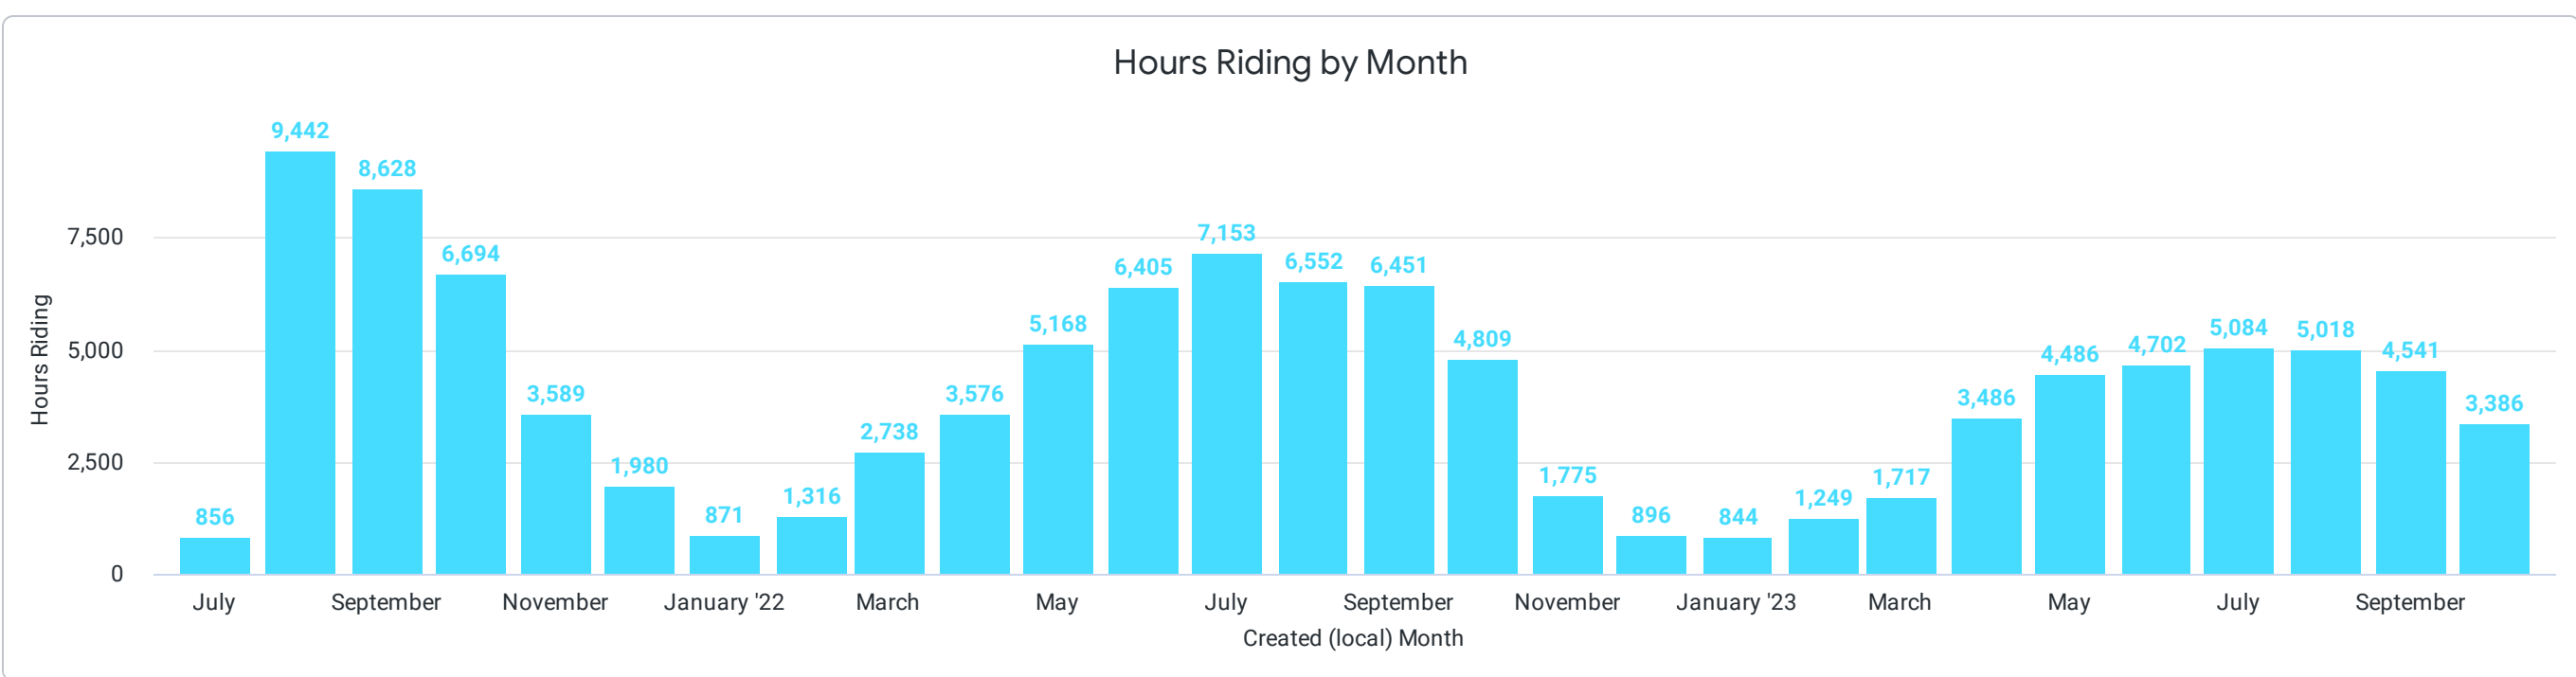

Spin Access Trips for City of Fort Collins

6,078

Total Number of Spin Access Trips

1.07%

Percentage of Trips utilizing Spin Access

All Trips for City of Fort Collins

113,410

Total Hours Riding

Car Emissions Avoided (mtons CO2e)

75.3

Total Emissions Avoided

Number of Trips by day of week

Number of Trips by hour of day