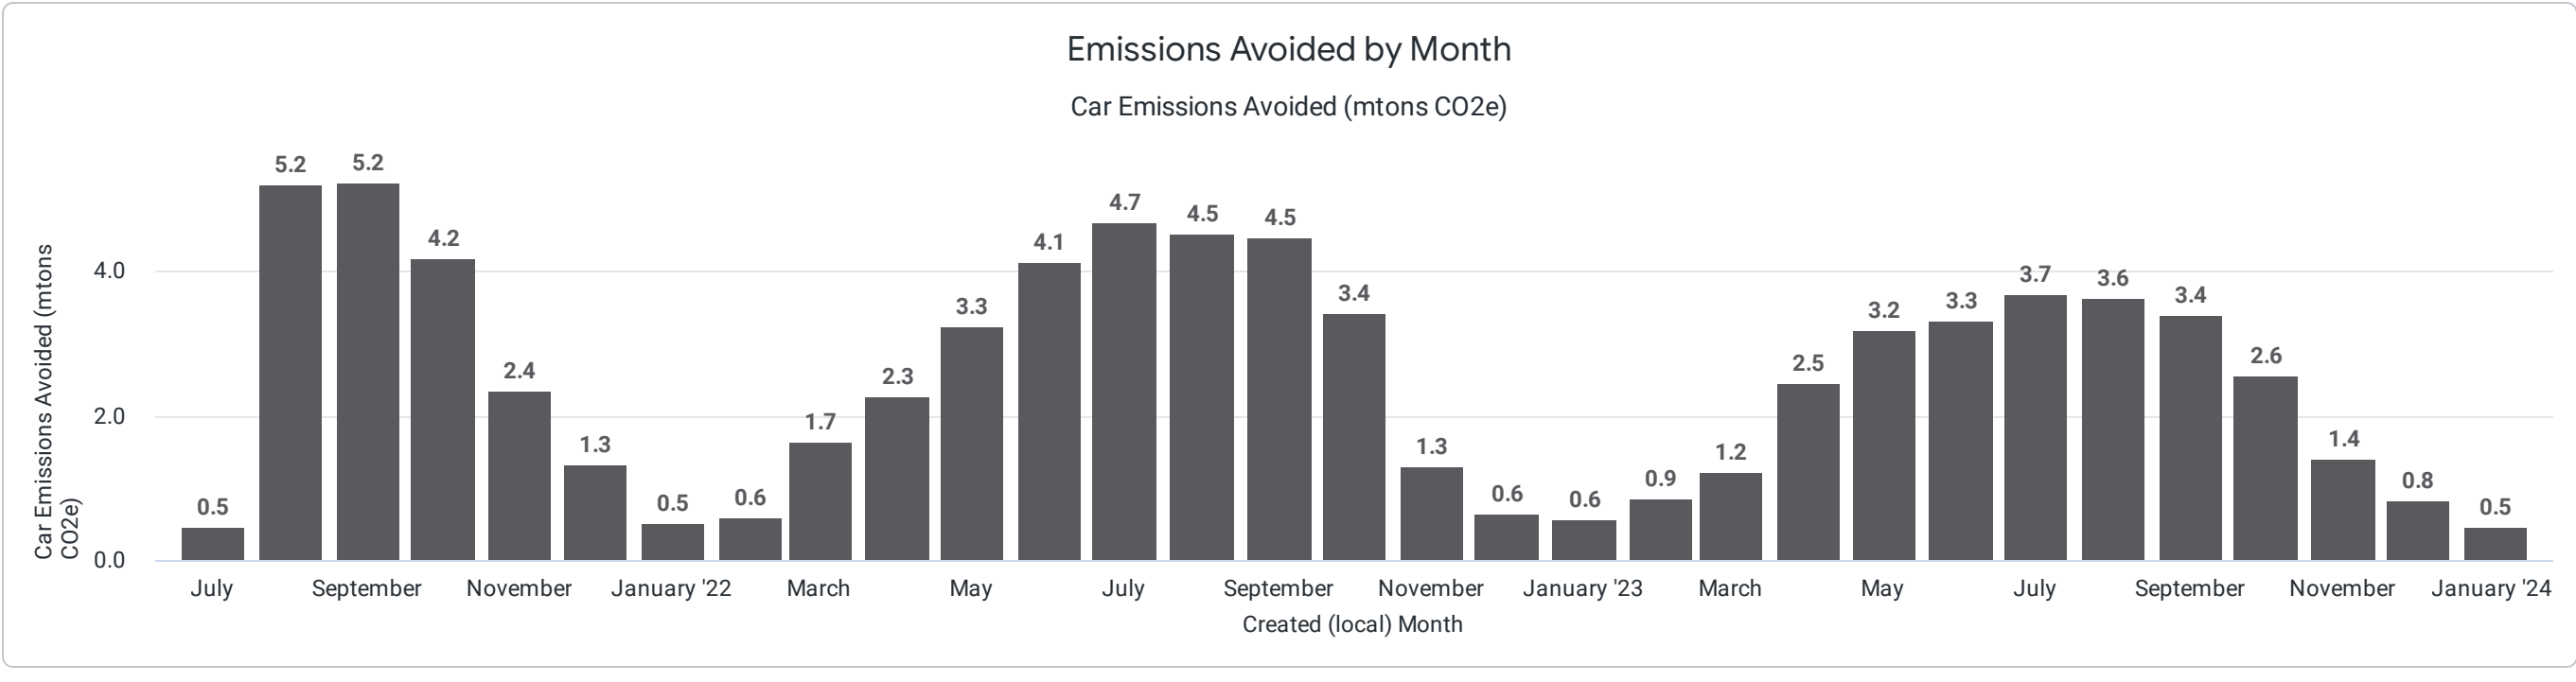

Spin Access Trips for City of Fort Collins

6,695

Total Number of Spin Access Trips

1.14%

Percentage of Trips utilizing Spin Access

All Trips for City of Fort Collins

116,886

Total Hours Riding

Car Emissions Avoided (mtons CO2e)

78.0

Total Emissions Avoided

Number of Trips by day of week

Number of Trips by hour of day