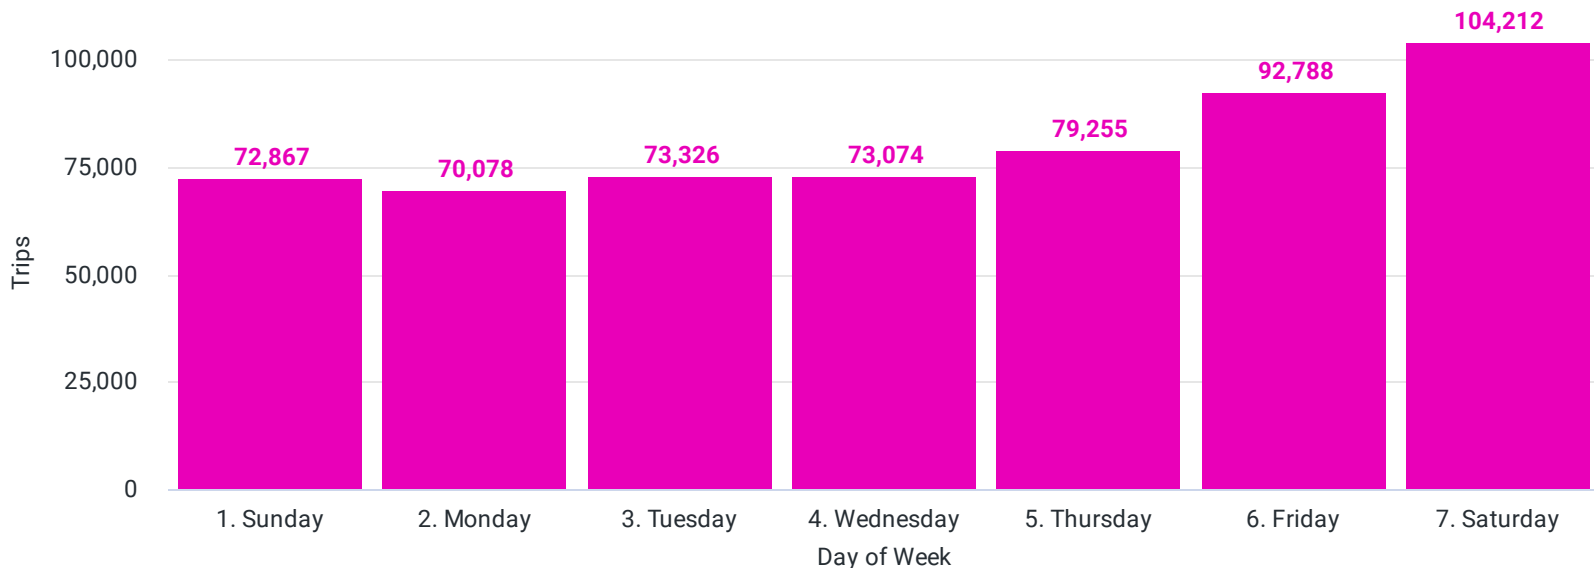

Spin Access Trips for City of Fort Collins

6,078

Total Number of Spin Access Trips

1.07%

Percentage of Trips utilizing Spin Access

All Trips for City of Fort Collins

113,410

Total Hours Riding

Car Emissions Avoided (mtons CO2e)

75.3

Total Emissions Avoided

Number of Trips by day of week

Number of Trips by hour of day