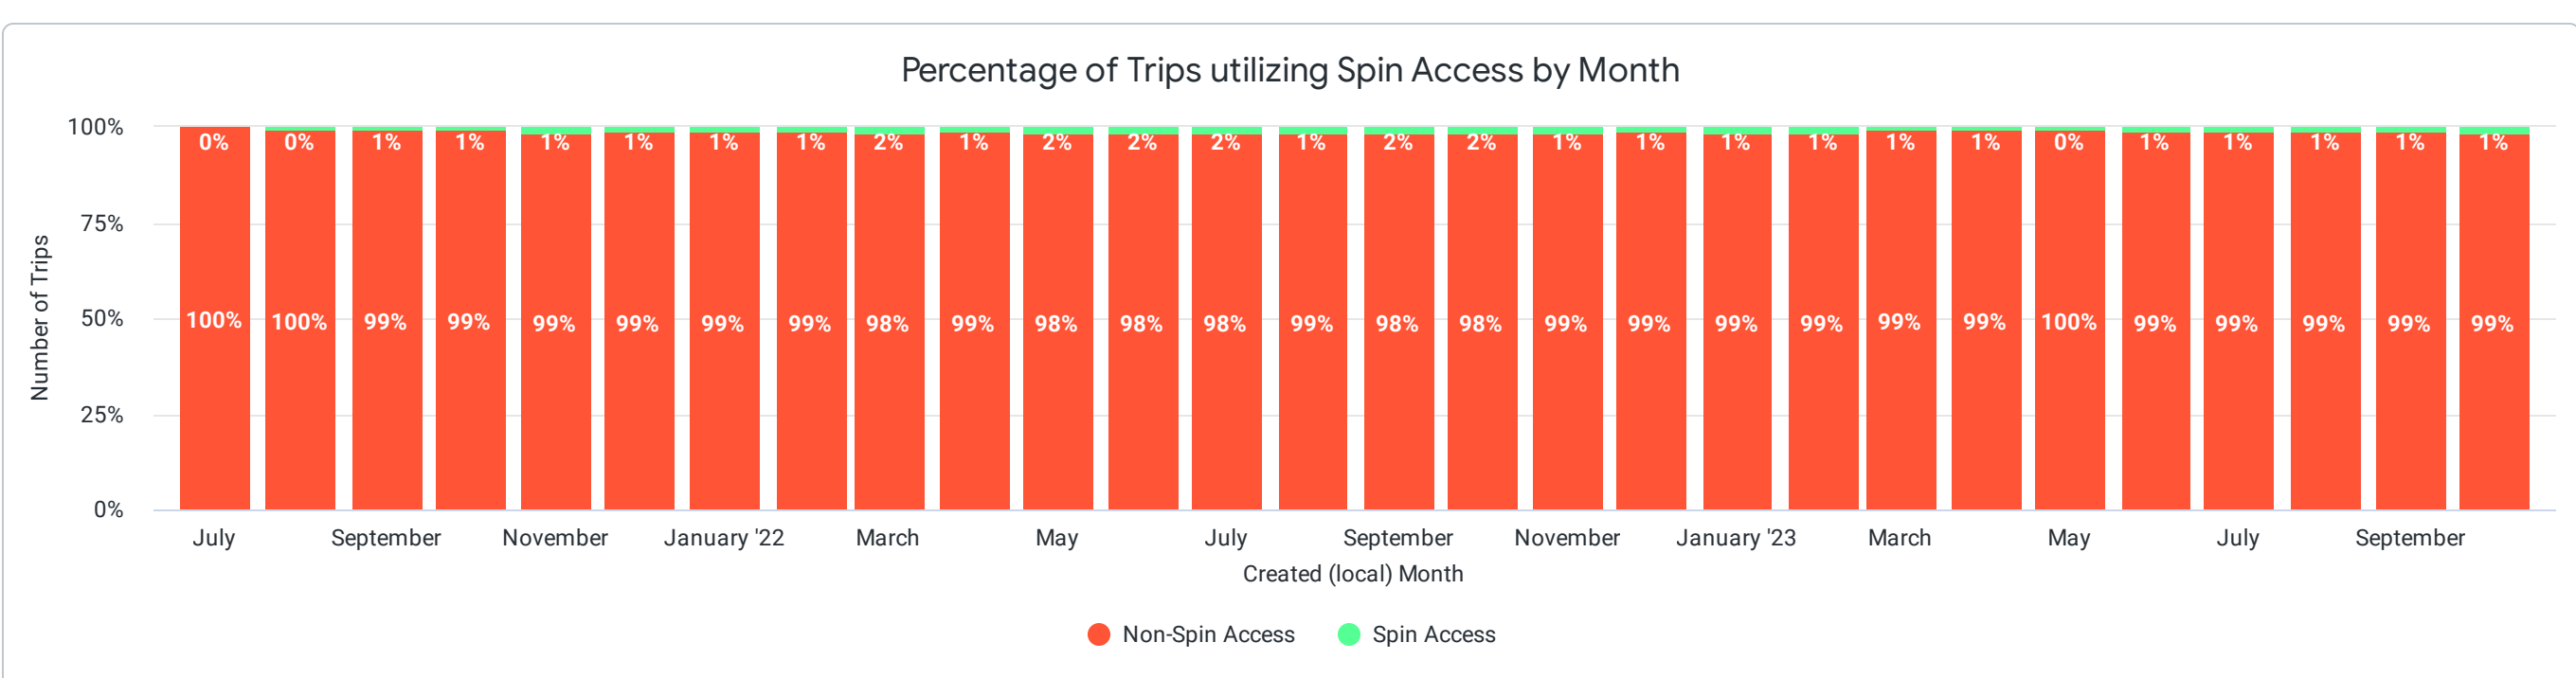

Spin Access Trips for City of Fort Collins

6,078

Total Number of Spin Access Trips

1.07%

Percentage of Trips utilizing Spin Access

All Trips for City of Fort Collins

113,410

Total Hours Riding

Car Emissions Avoided (mtons CO2e)

75.3

Total Emissions Avoided

Number of Trips by day of week

Number of Trips by hour of day