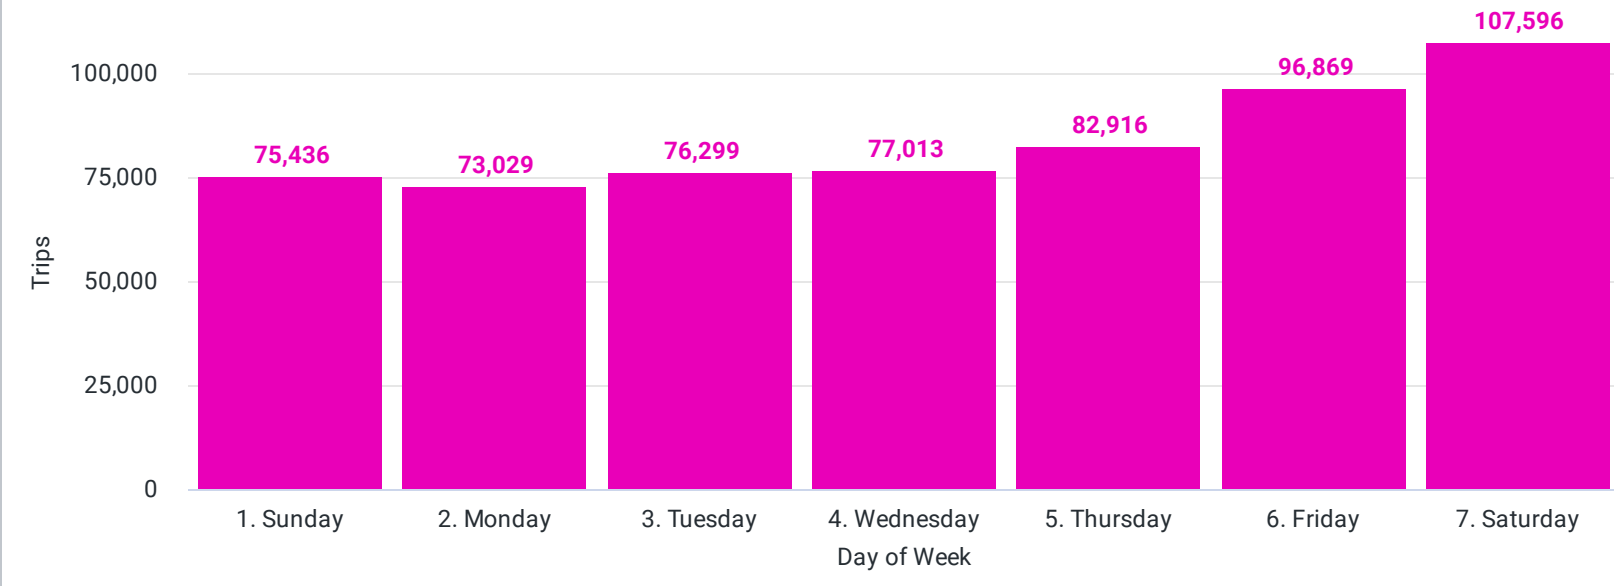

Spin Access Trips for City of Fort Collins

6,695

Total Number of Spin Access Trips

1.14%

Percentage of Trips utilizing Spin Access

All Trips for City of Fort Collins

116,886

Total Hours Riding

Car Emissions Avoided (mtons CO2e)

78.0

Total Emissions Avoided

Number of Trips by day of week

Number of Trips by hour of day