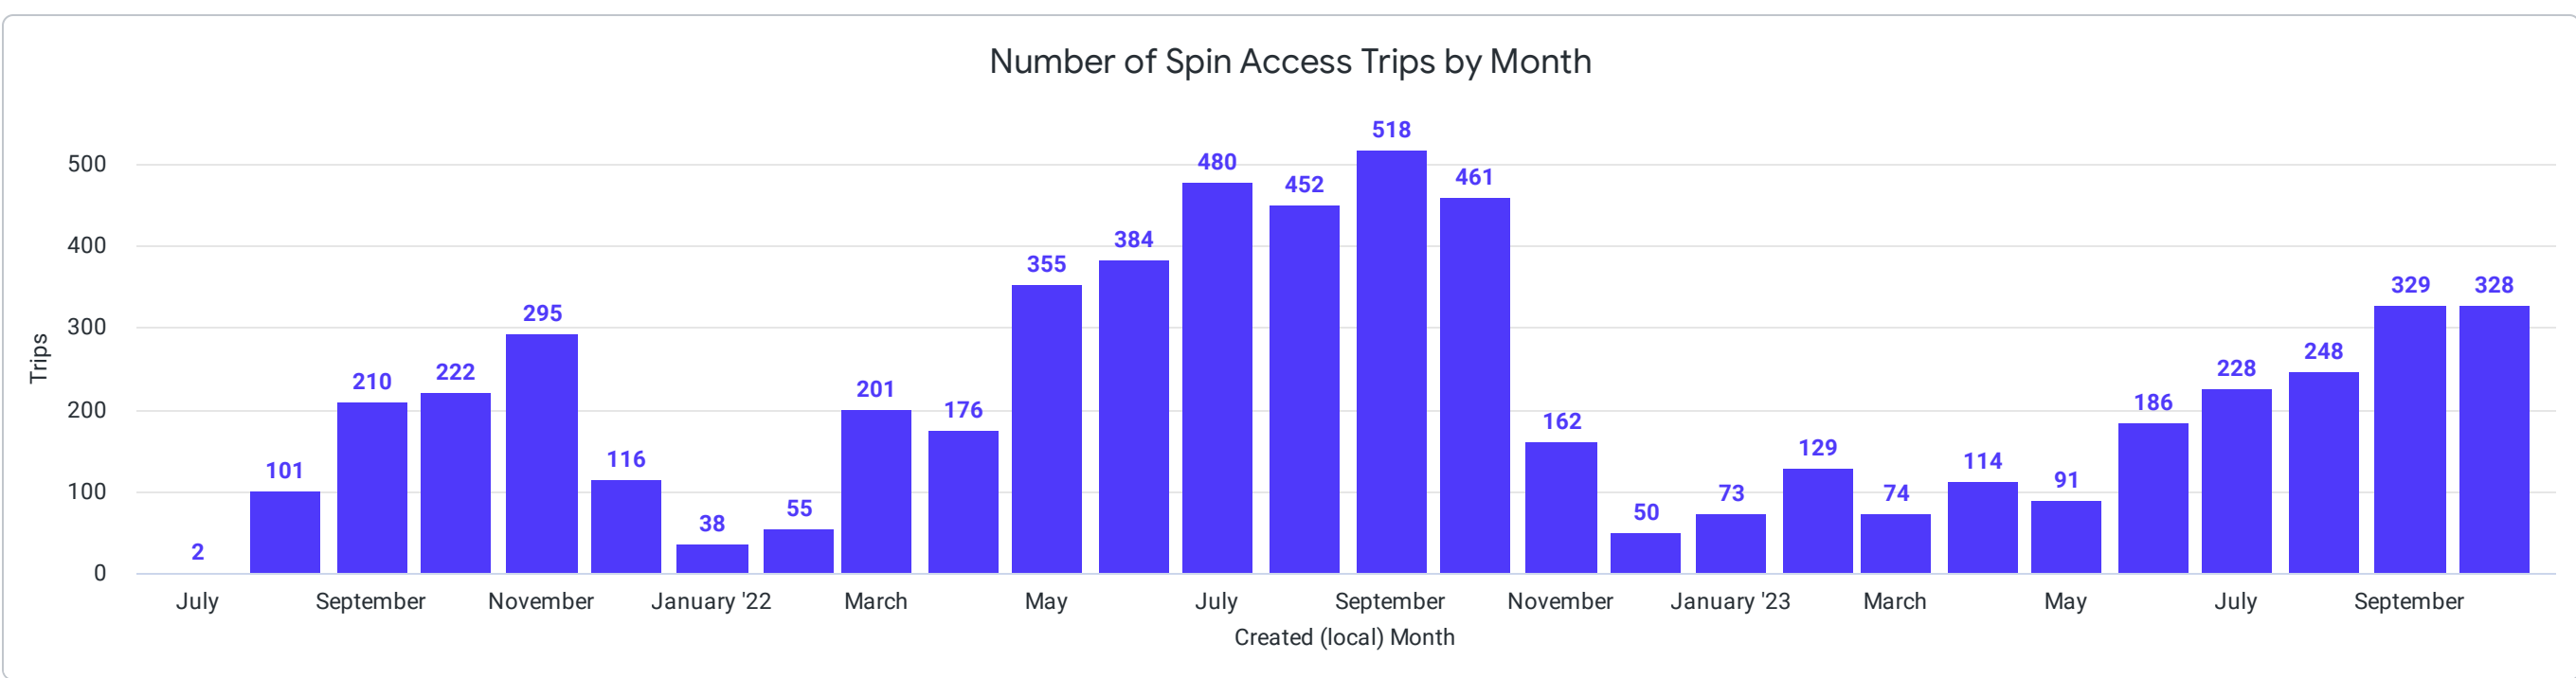

Spin Access Trips for City of Fort Collins

6,078

Total Number of Spin Access Trips

1.07%

Percentage of Trips utilizing Spin Access

All Trips for City of Fort Collins

113,410

Total Hours Riding

Car Emissions Avoided (mtons CO2e)

75.3

Total Emissions Avoided

Number of Trips by day of week

Number of Trips by hour of day