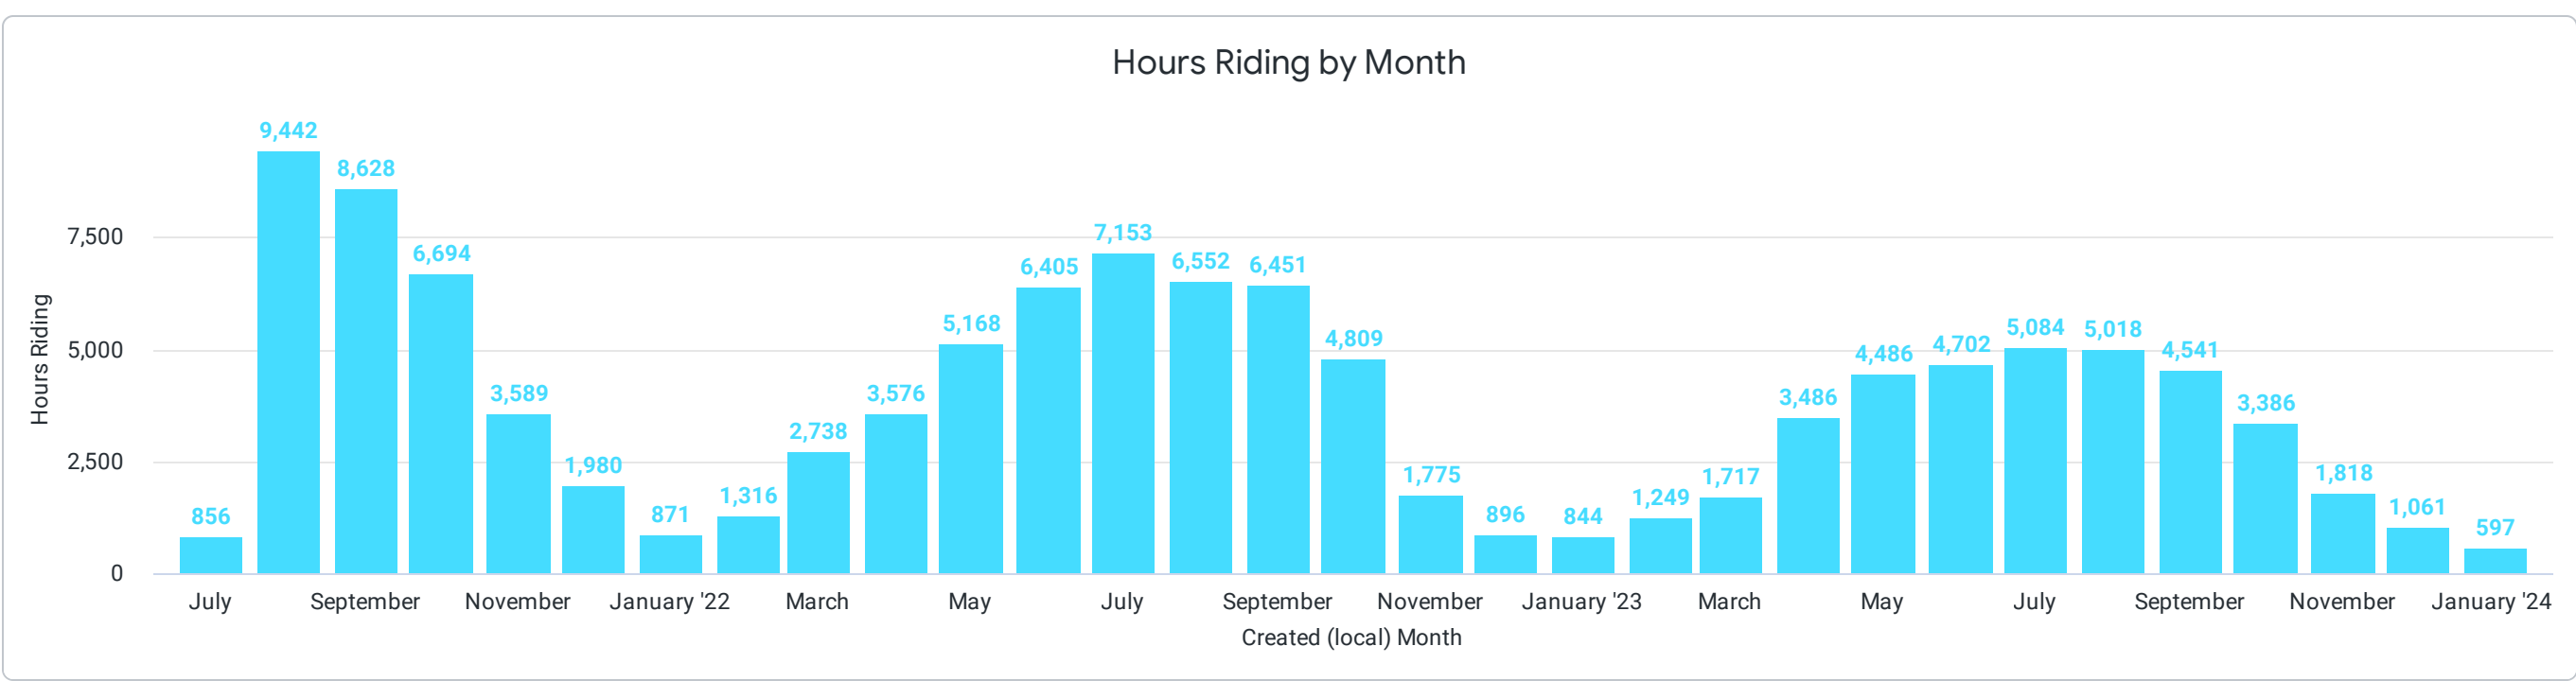

Spin Access Trips for City of Fort Collins

6,695

Total Number of Spin Access Trips

1.14%

Percentage of Trips utilizing Spin Access

All Trips for City of Fort Collins

116,886

Total Hours Riding

Car Emissions Avoided (mtons CO2e)

78.0

Total Emissions Avoided

Number of Trips by day of week

Number of Trips by hour of day