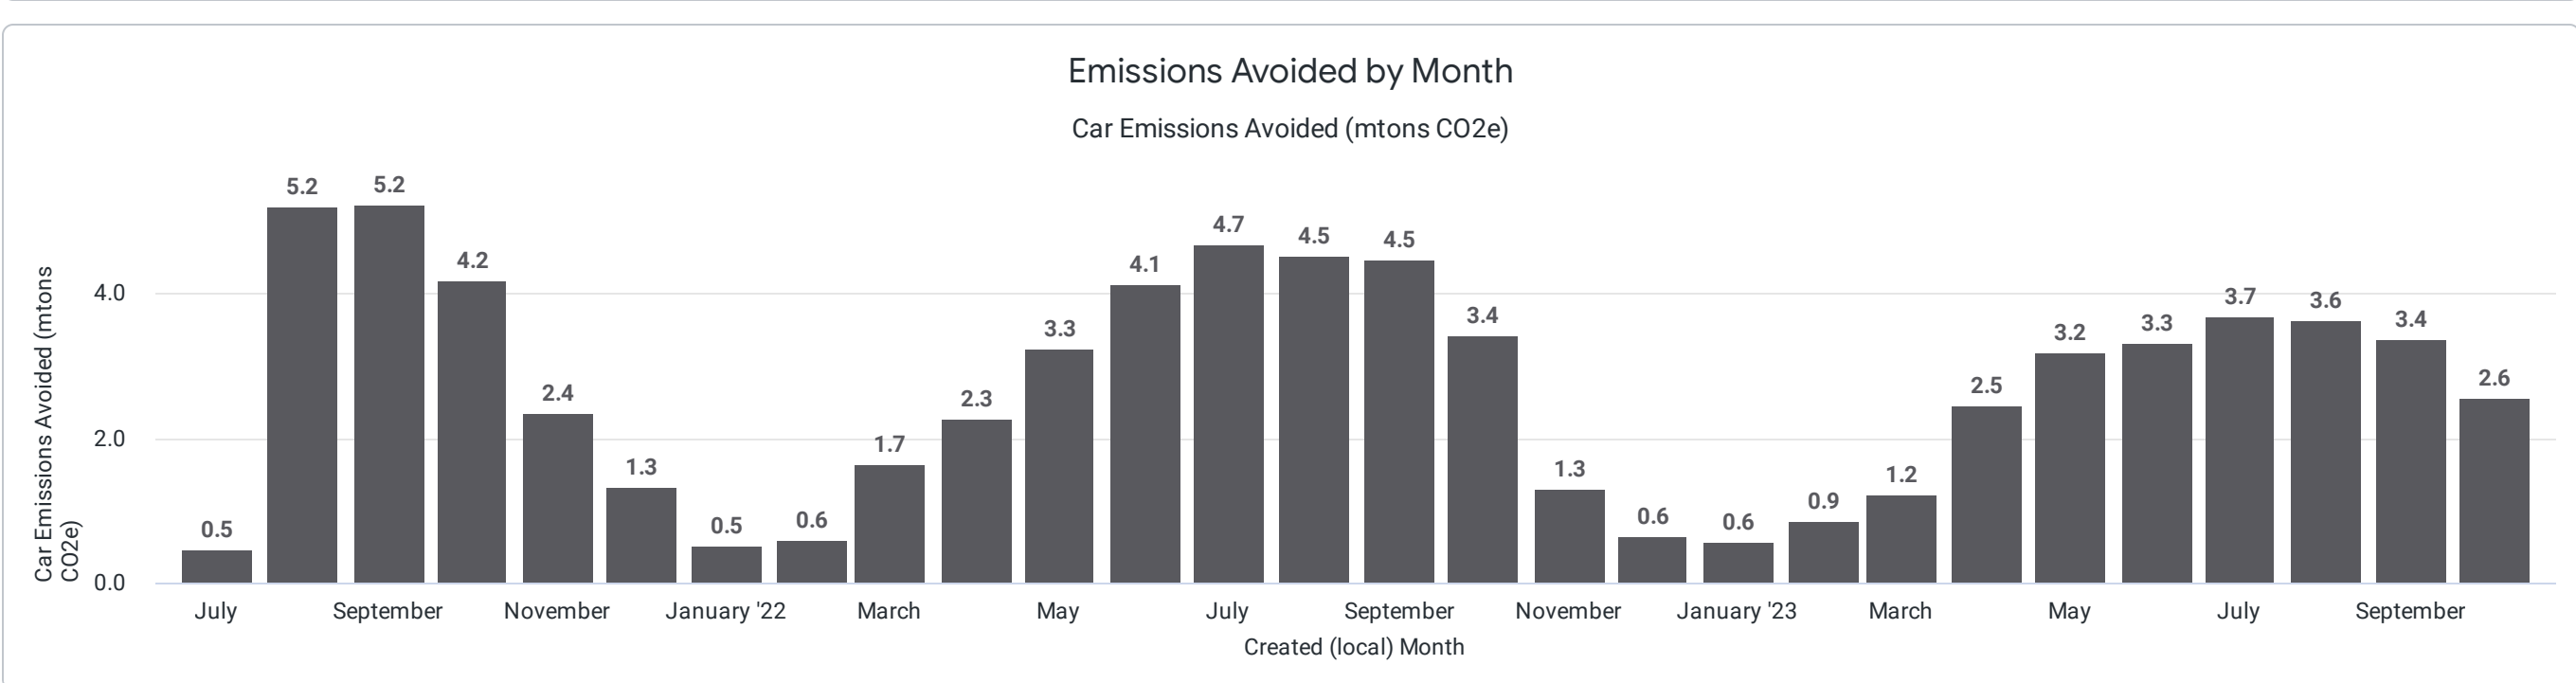

Spin Access Trips for City of Fort Collins

6,078

Total Number of Spin Access Trips

1.07%

Percentage of Trips utilizing Spin Access

All Trips for City of Fort Collins

113,410

Total Hours Riding

Car Emissions Avoided (mtons CO2e)

75.3

Total Emissions Avoided

Number of Trips by day of week

Number of Trips by hour of day