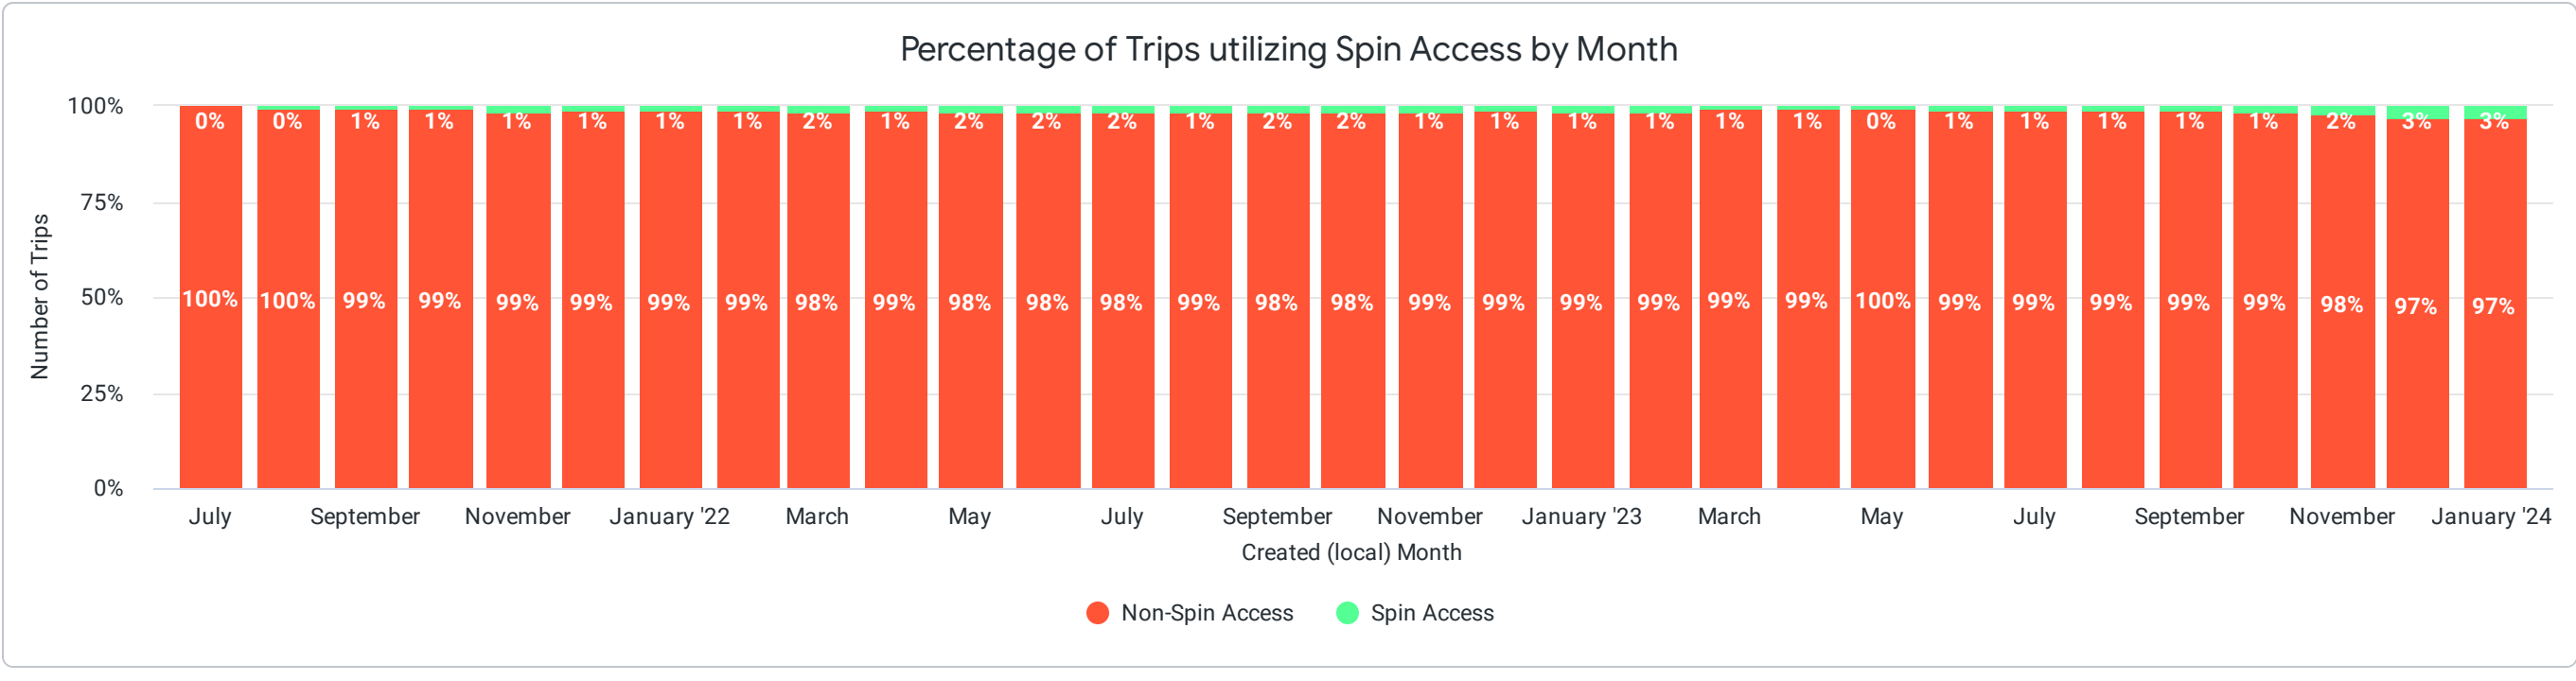

Spin Access Trips for City of Fort Collins

6,695

Total Number of Spin Access Trips

1.14%

Percentage of Trips utilizing Spin Access

All Trips for City of Fort Collins

116,886

Total Hours Riding

Car Emissions Avoided (mtons CO2e)

78.0

Total Emissions Avoided

Number of Trips by day of week

Number of Trips by hour of day