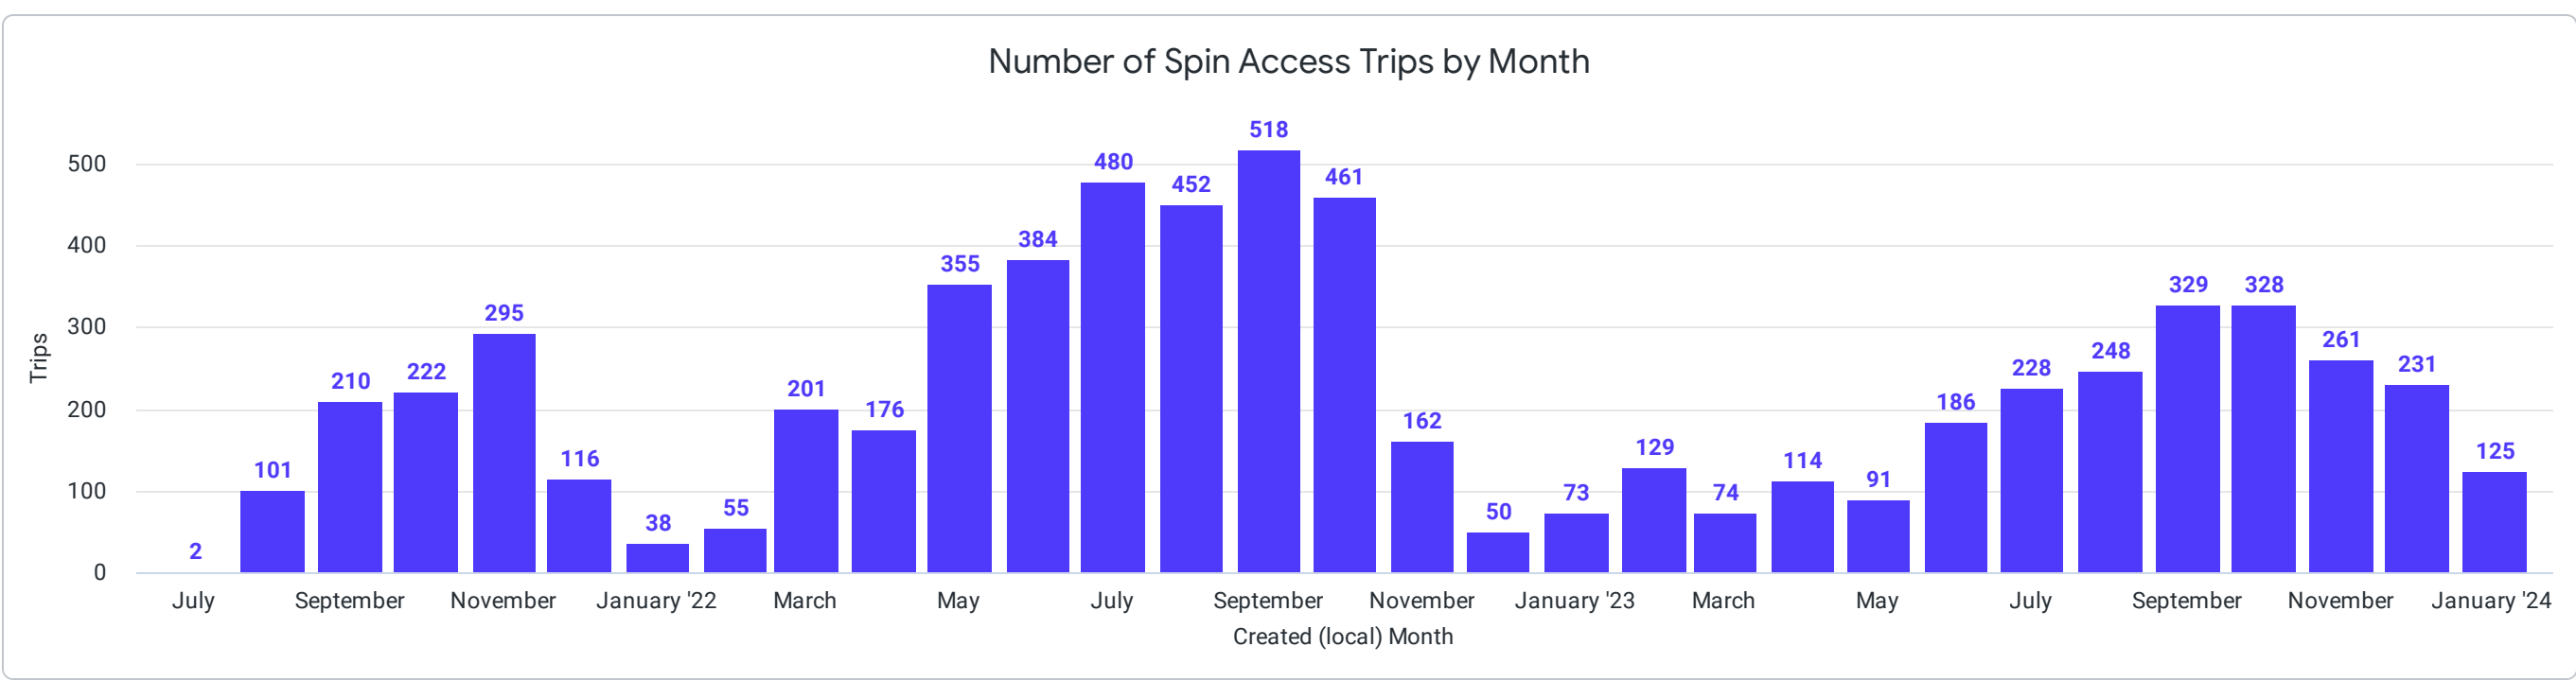

Spin Access Trips for City of Fort Collins

6,695

Total Number of Spin Access Trips

1.14%

Percentage of Trips utilizing Spin Access

All Trips for City of Fort Collins

116,886

Total Hours Riding

Car Emissions Avoided (mtons CO2e)

78.0

Total Emissions Avoided

Number of Trips by day of week

Number of Trips by hour of day