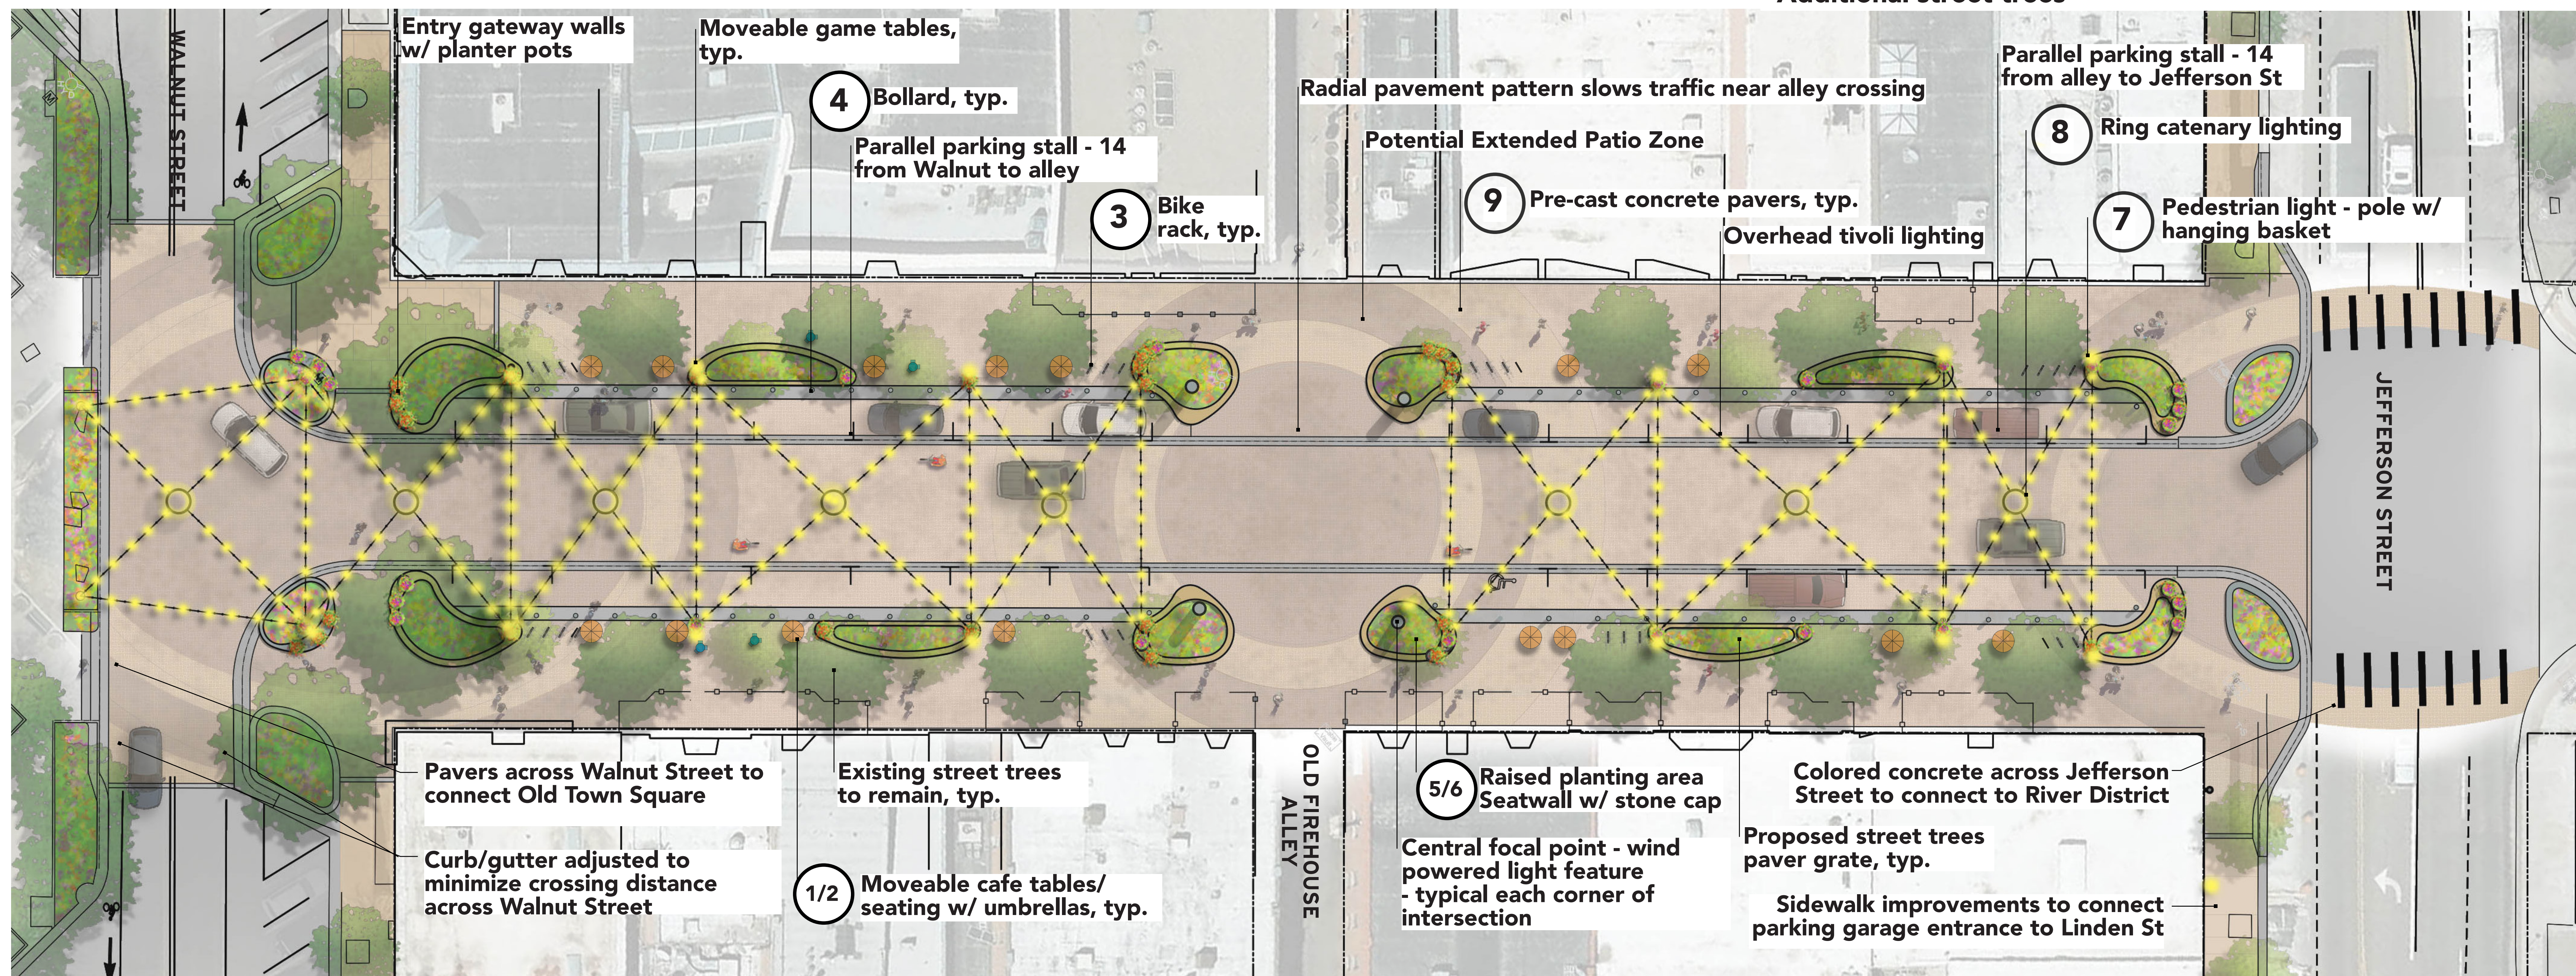

- Radial pattern tie to Old Town Square
- Sinuous walking path
- Curved shapes allow natural ped. movement
- Umbrella cafe seating/game tables added along streetscape
- Additional street trees

1 Moveable/Game Tables and Chairs

2 Moveable Umbrellas and Chairs

3 Bike rack  
56 total spaces shown

4 Bollard

5 Raised planter

6 Blonde brick wall/stone cap w/ planter

7 Pedestrian lighting

8 Ring catenary lighting

9 Concrete pavers - Herringbone pattern