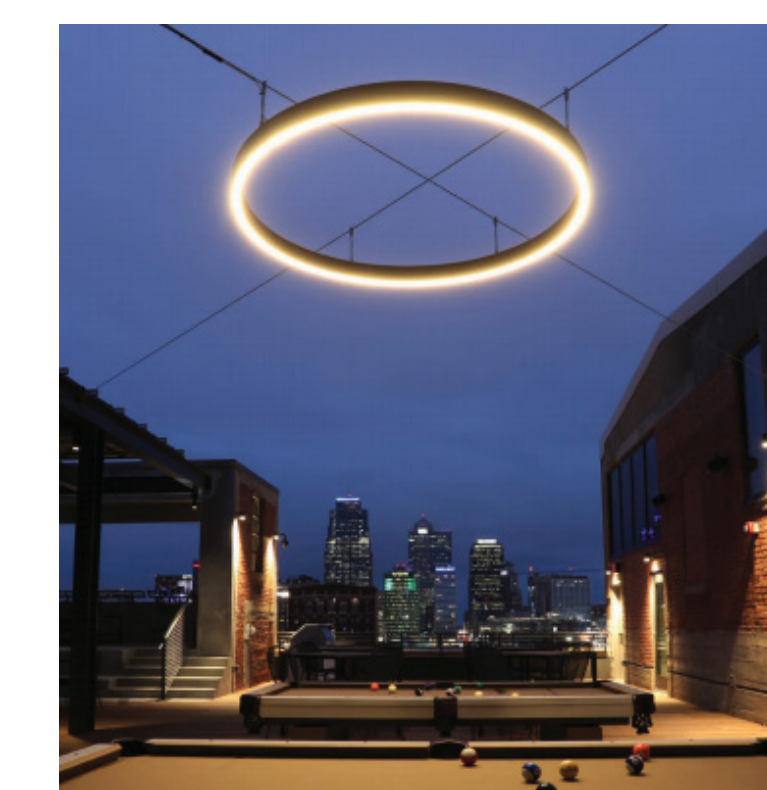

- Radial pattern tie to Old Town Square
- Sinuous walking path
- Curved shapes allow natural ped. movement
- Umbrella cafe seating/game tables added along streetscape
- Additional street trees

1 Moveable/Game Tables and Chairs

2 Moveable Umbrellas and Chairs

3 Bike rack  
56 total spaces shown

4 Bollard

5 Raised planter

6 Blonde brick wall/stone cap w/ planter

7 Pedestrian lighting

8 Ring catenary lighting

9 Concrete pavers - Herringbone pattern