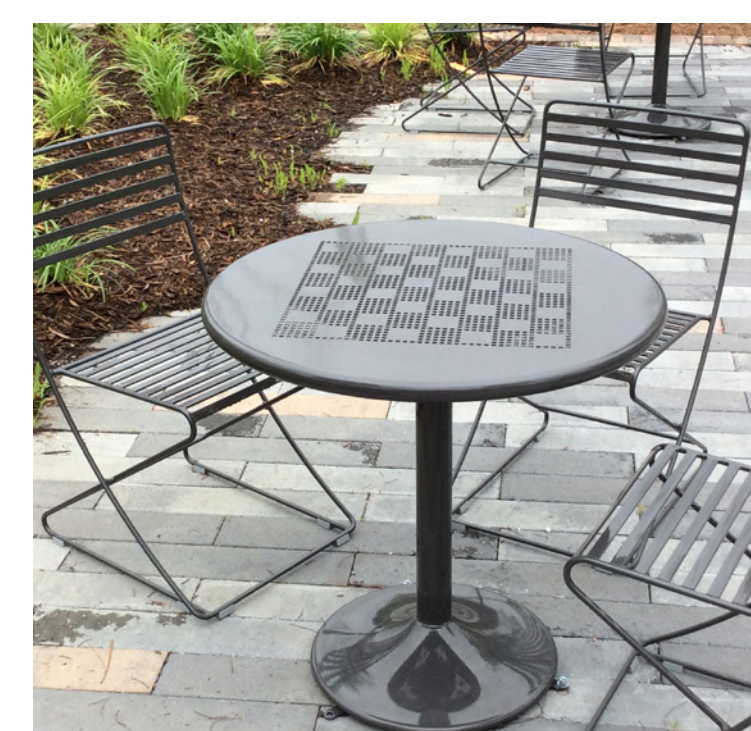

- Radial pattern tie to Old Town Square
- Sinuous walking path
- Curved shapes allow natural ped. movement
- Umbrella cafe seating/game tables added along streetscape
- Additional street trees

1 Moveable/Game Tables and Chairs

2 Moveable Umbrellas and Chairs

3 Bike rack  
56 total spaces shown

4 Bollard

5 Raised planter

6 Blonde brick wall/stone cap w/ planter

7 Pedestrian lighting

8 Ring catenary lighting

9 Concrete pavers - Herringbone pattern