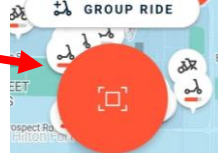

Paso 6: siga las instrucciones de la aplicación para iniciar y finalizar su recorrido. En su primer recorrido, le tendrá que otorgar permisos de localización y de cámara a esta aplicación.

Pulse aquí para iniciar su recorrido