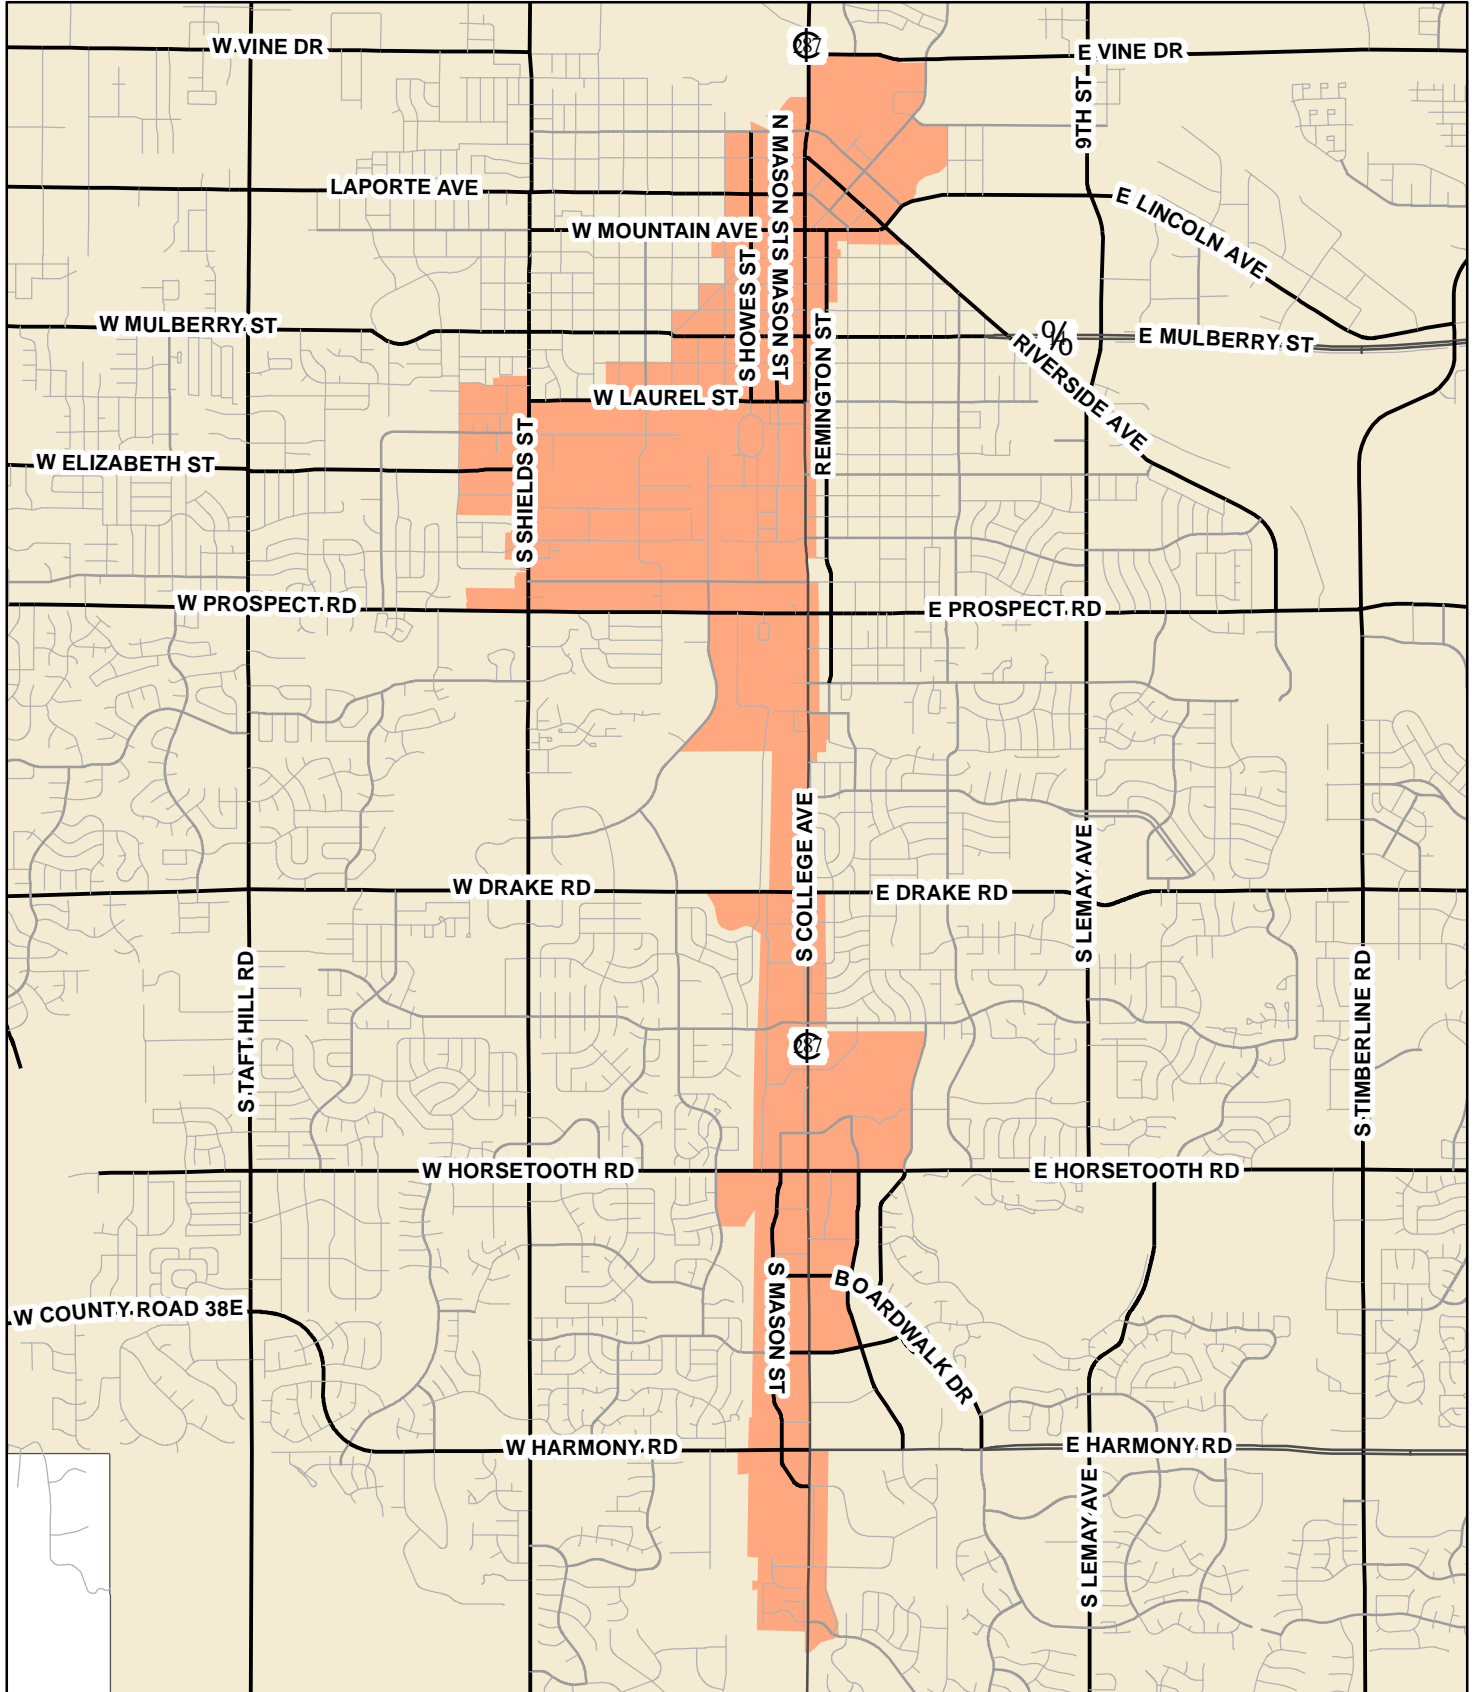

City of Fort Collins Transit-Oriented Development Overlay Zone

Legend

- Growth Management Area
- TOD Overlay Zone

0 0.25 0.5 1 Miles