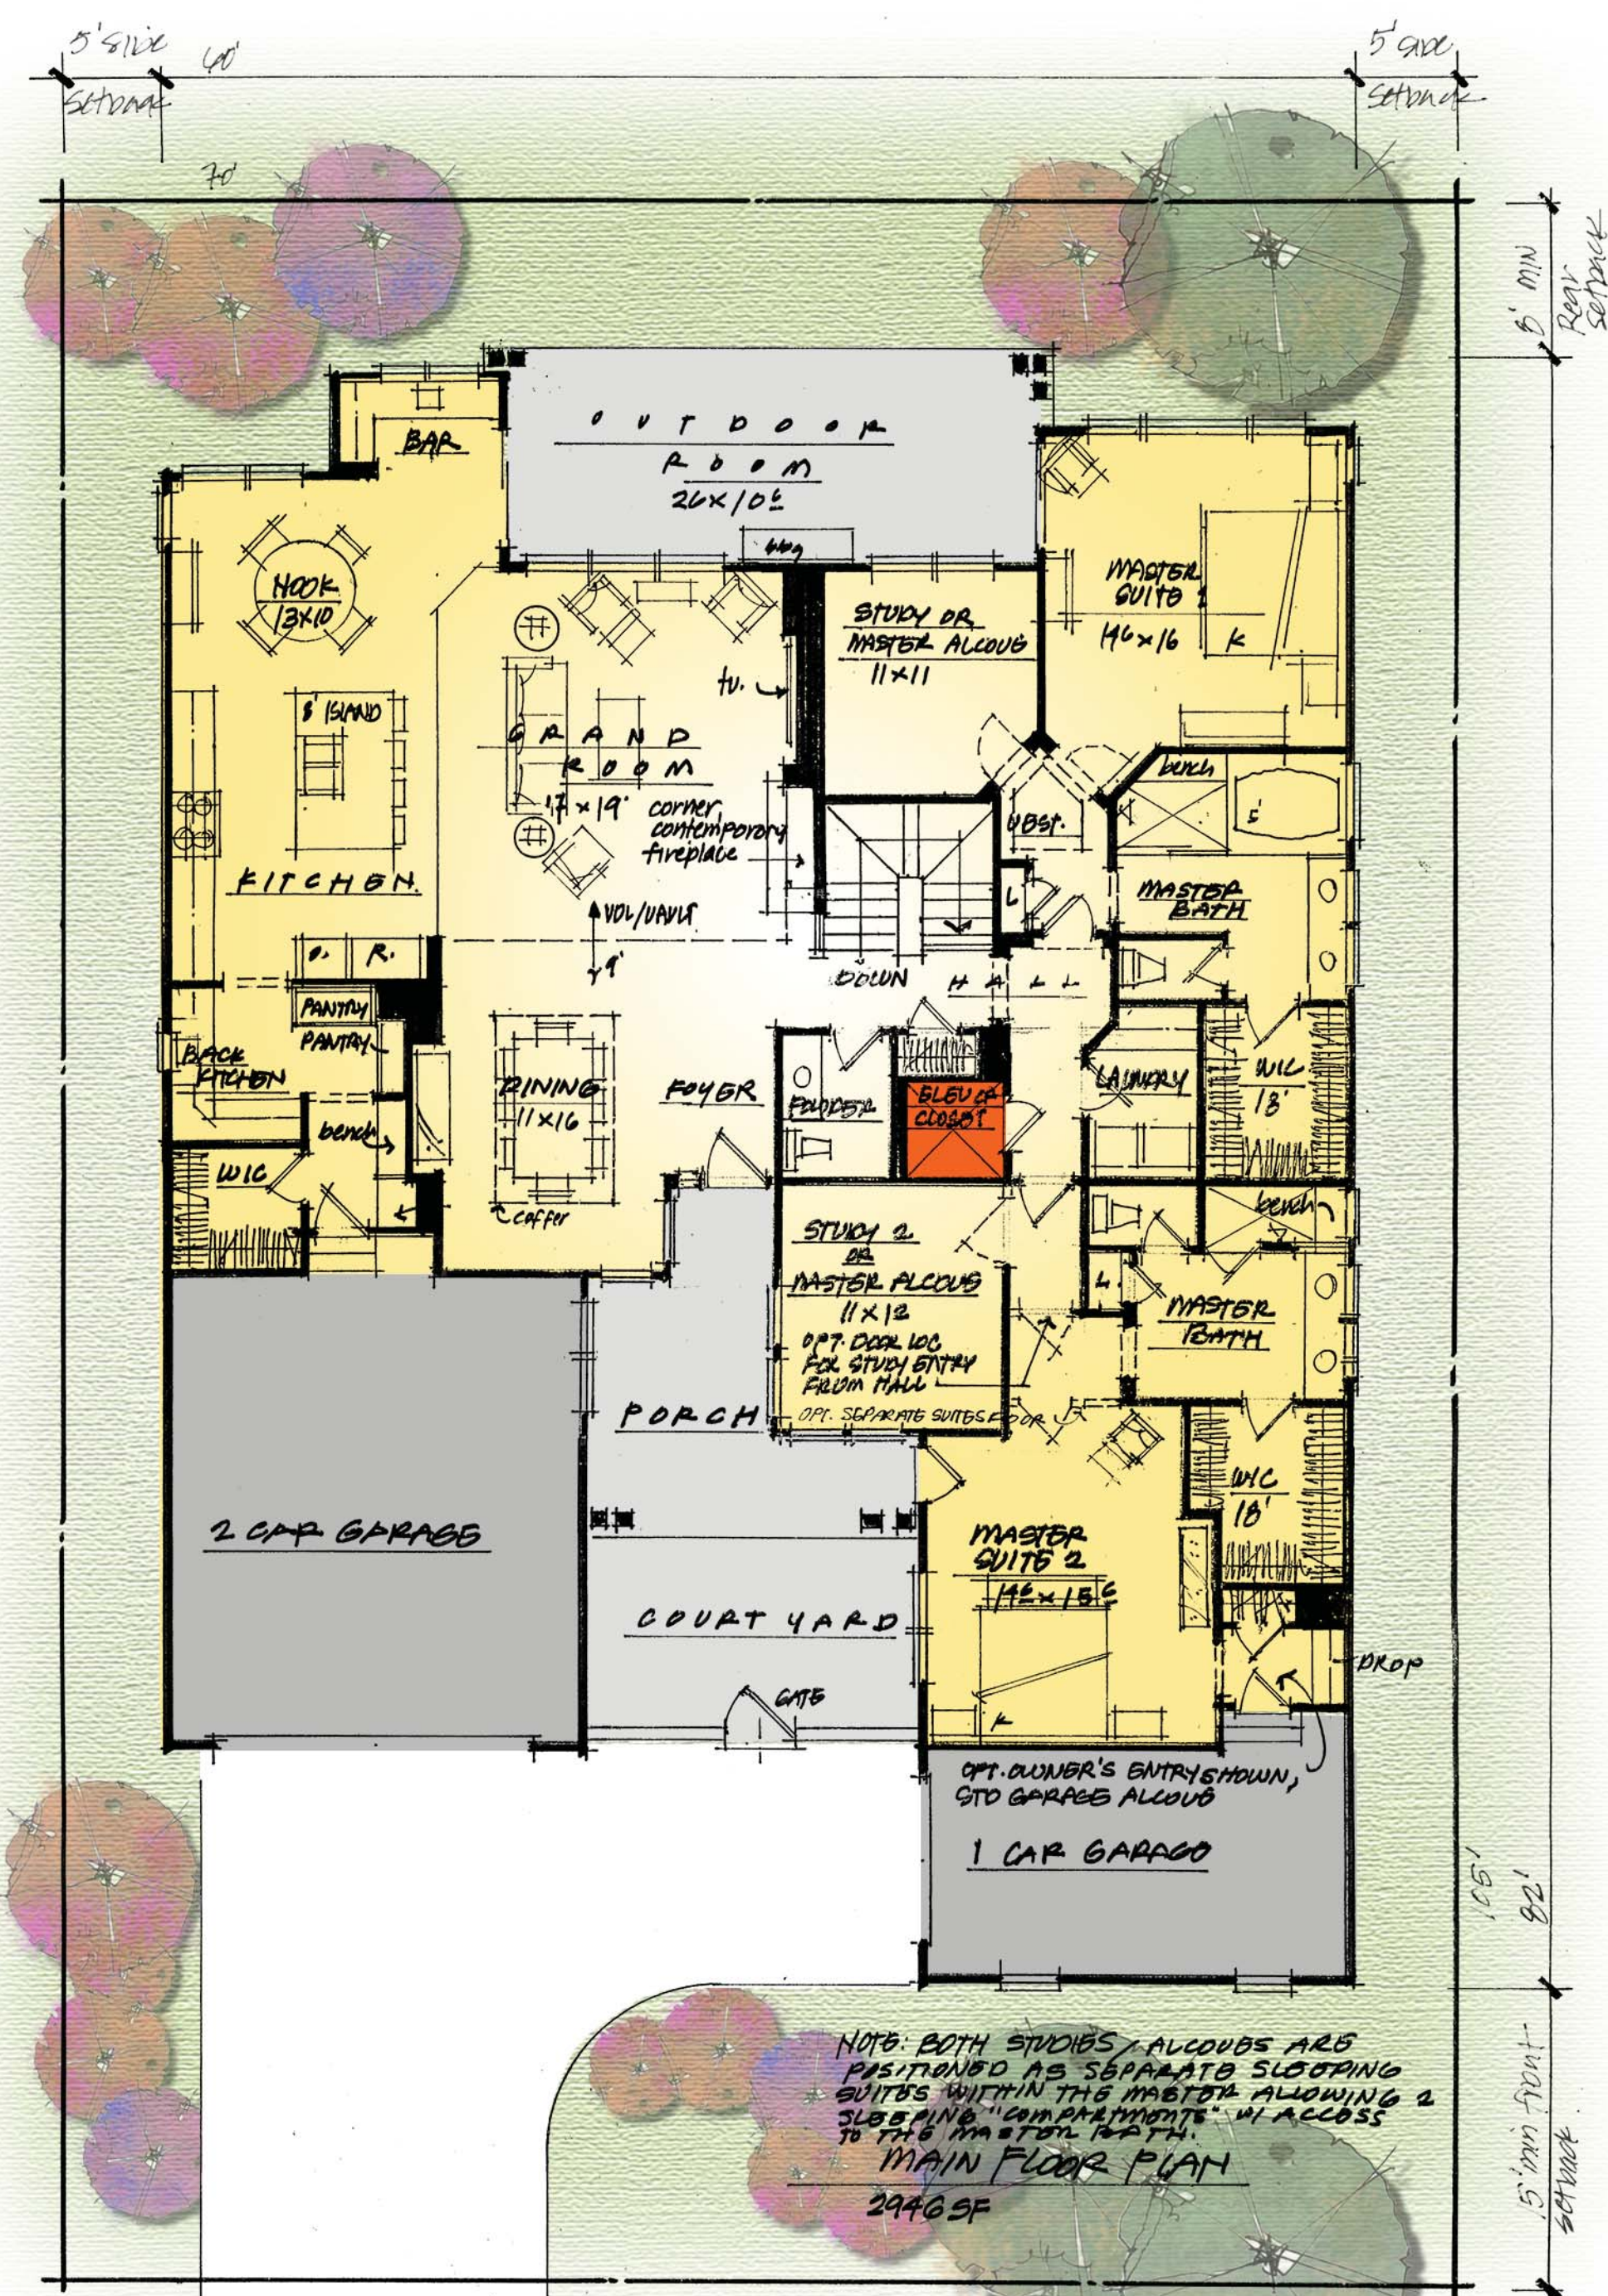

Mountain Rustic Style

Main Floor Plan  
2,946 sf  
1/8"

Care Giver Suite Plan  
Optional  
1/8"