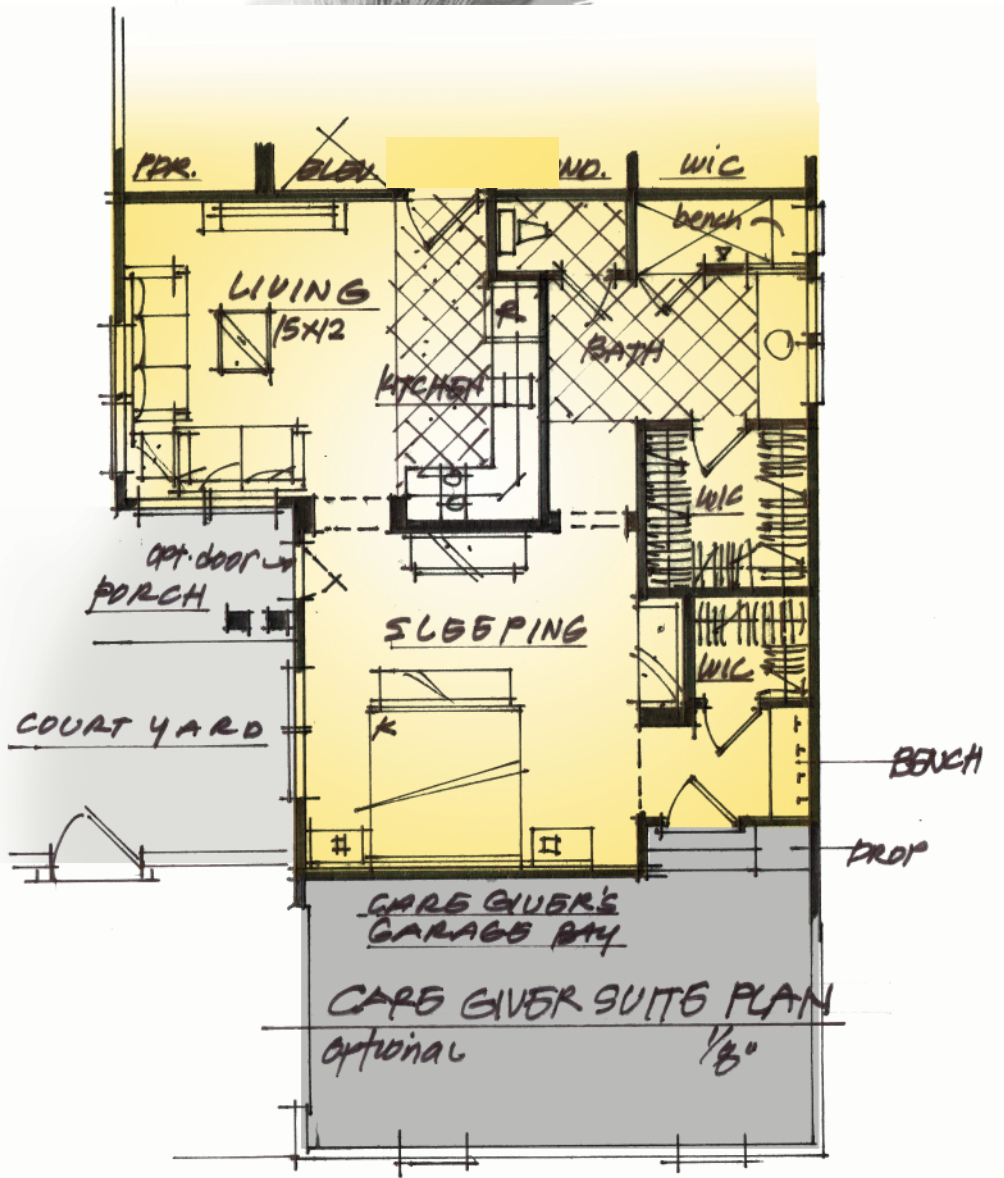

Mountain Rustic Style

Main Floor Plan  
2,946 sf  
1/8"

Care Giver Suite Plan  
Optional  
1/8"