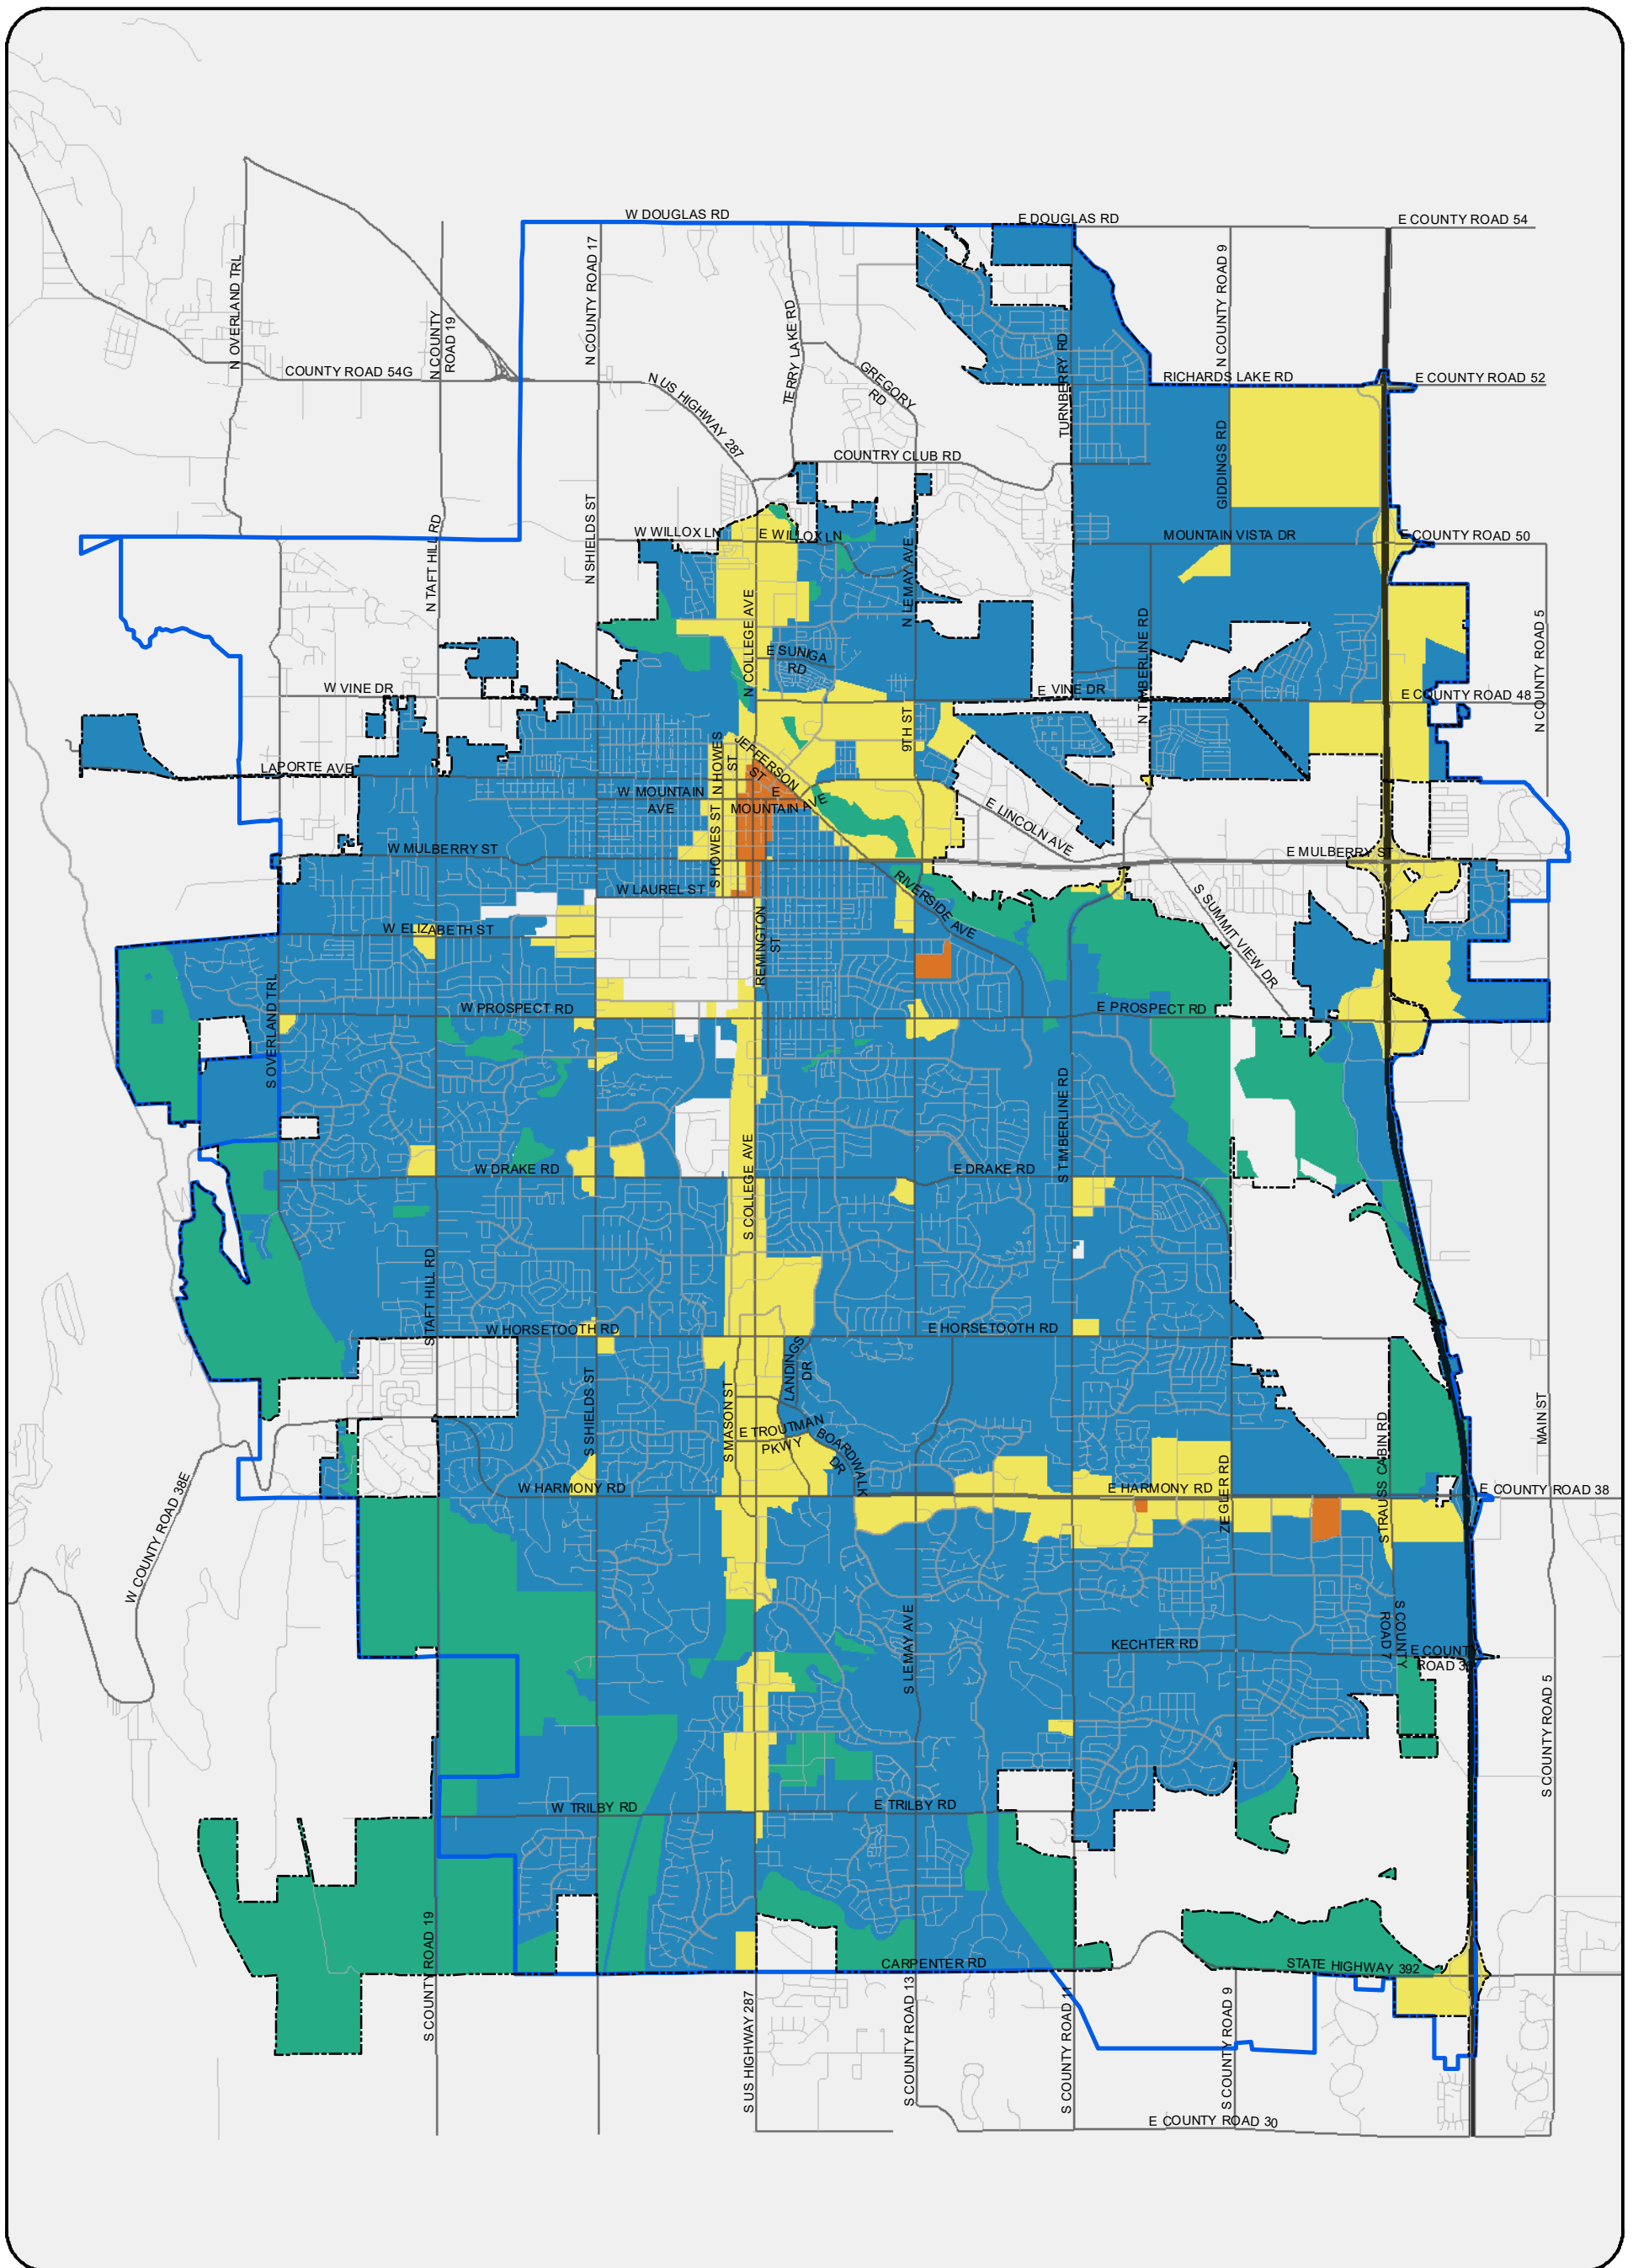

LIGHTING CONTEXT AREAS MAP

LEGEND

- City Limits - Outline
- Growth Management Area
- LC0
- LC1
- LC2
- LC3