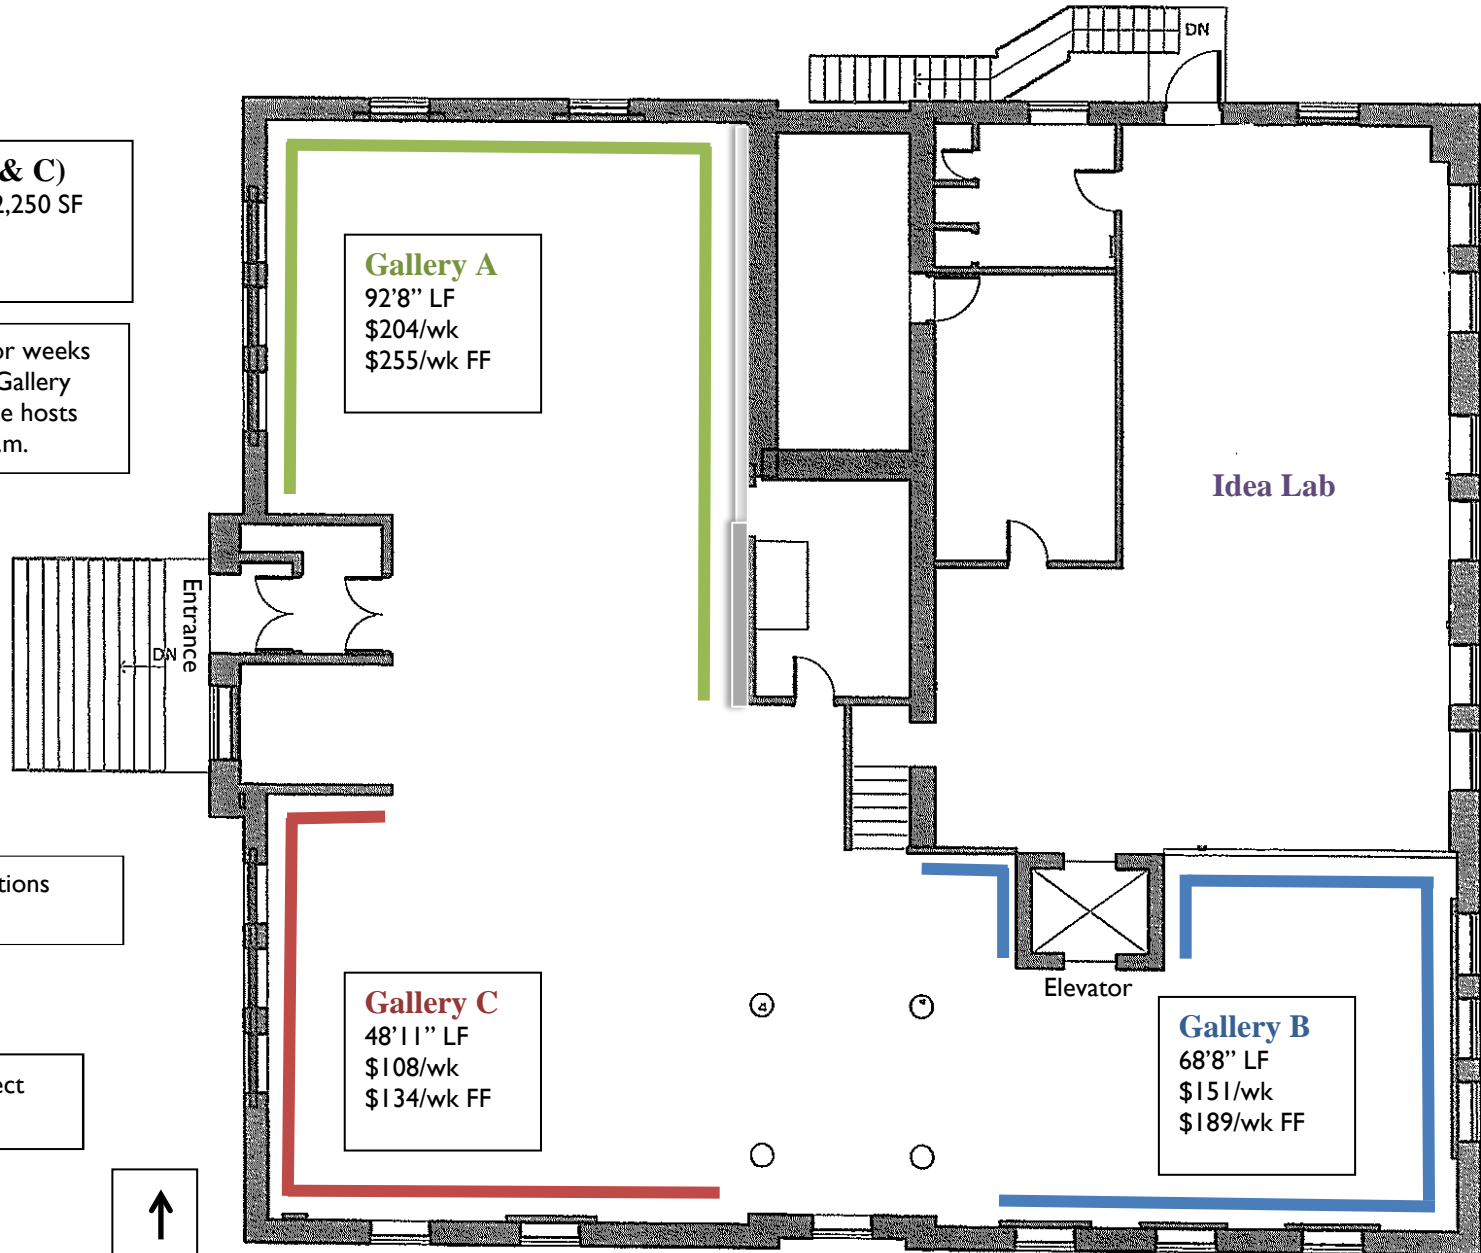

# Carnegie Center for Creativity Gallery

**Full Gallery (A, B, & C)**  
 219'9" LF with approx. 2,250 SF  
 \$485/wk  
 \$585/wk FF

“FF” indicates pricing for weeks in which a “First Friday Gallery Walk” falls. The Carnegie hosts wine service from 6-9 p.m.

\$40/hr for exhibit receptions outside of public hours.

All rental rates are subject to change.

**Gallery A**  
 92'8" LF  
 \$204/wk  
 \$255/wk FF

**Gallery C**  
 48'11" LF  
 \$108/wk  
 \$134/wk FF

**Gallery B**  
 68'8" LF  
 \$151/wk  
 \$189/wk FF