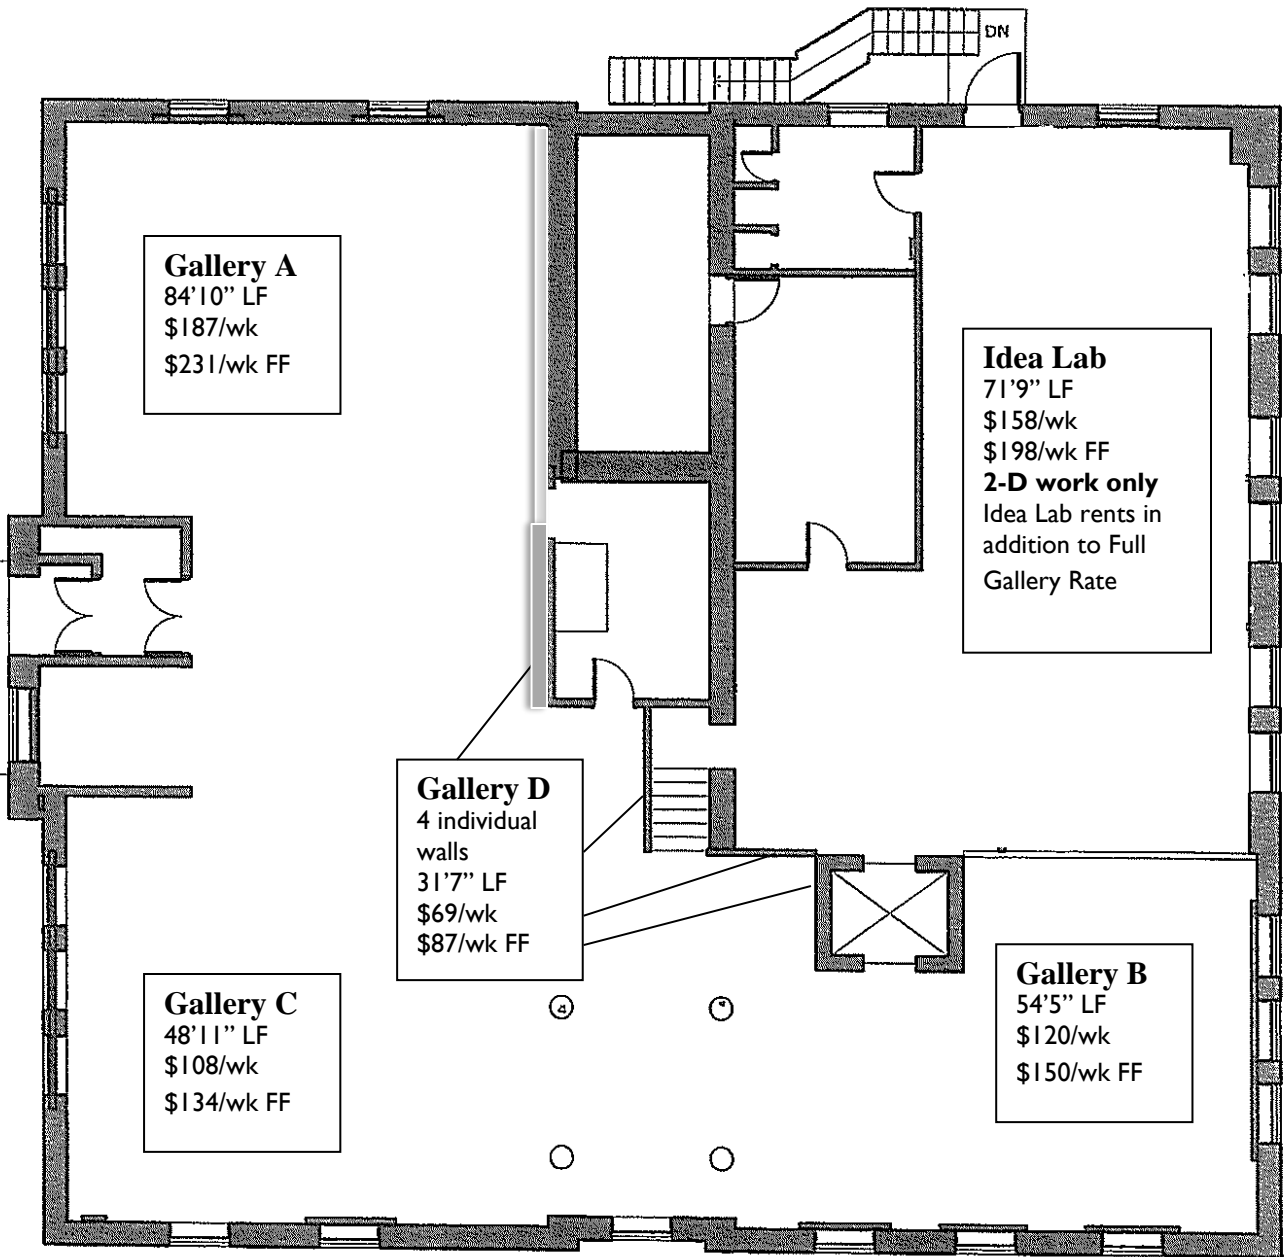

Full Gallery (A,B,C & D)
 219'9" LF with approx. 2,250 SF
 \$485/wk
 \$585/wk FF

"FF" indicates pricing for weeks in which a "First Friday Gallery Walk" falls. The Lincoln Center will host wine service from 6-9 p.m.

Hourly Rental Rates
 For receptions/performances outside of Public Hours
 \$40/hr

Gallery A
 84'10" LF
 \$187/wk
 \$231/wk FF

Idea Lab
 71'9" LF
 \$158/wk
 \$198/wk FF
2-D work only
 Idea Lab rents in addition to Full Gallery Rate

Gallery D
 4 individual walls
 31'7" LF
 \$69/wk
 \$87/wk FF

Gallery C
 48'11" LF
 \$108/wk
 \$134/wk FF

Gallery B
 54'5" LF
 \$120/wk
 \$150/wk FF

EXISTING UPPER LEVEL PLAN