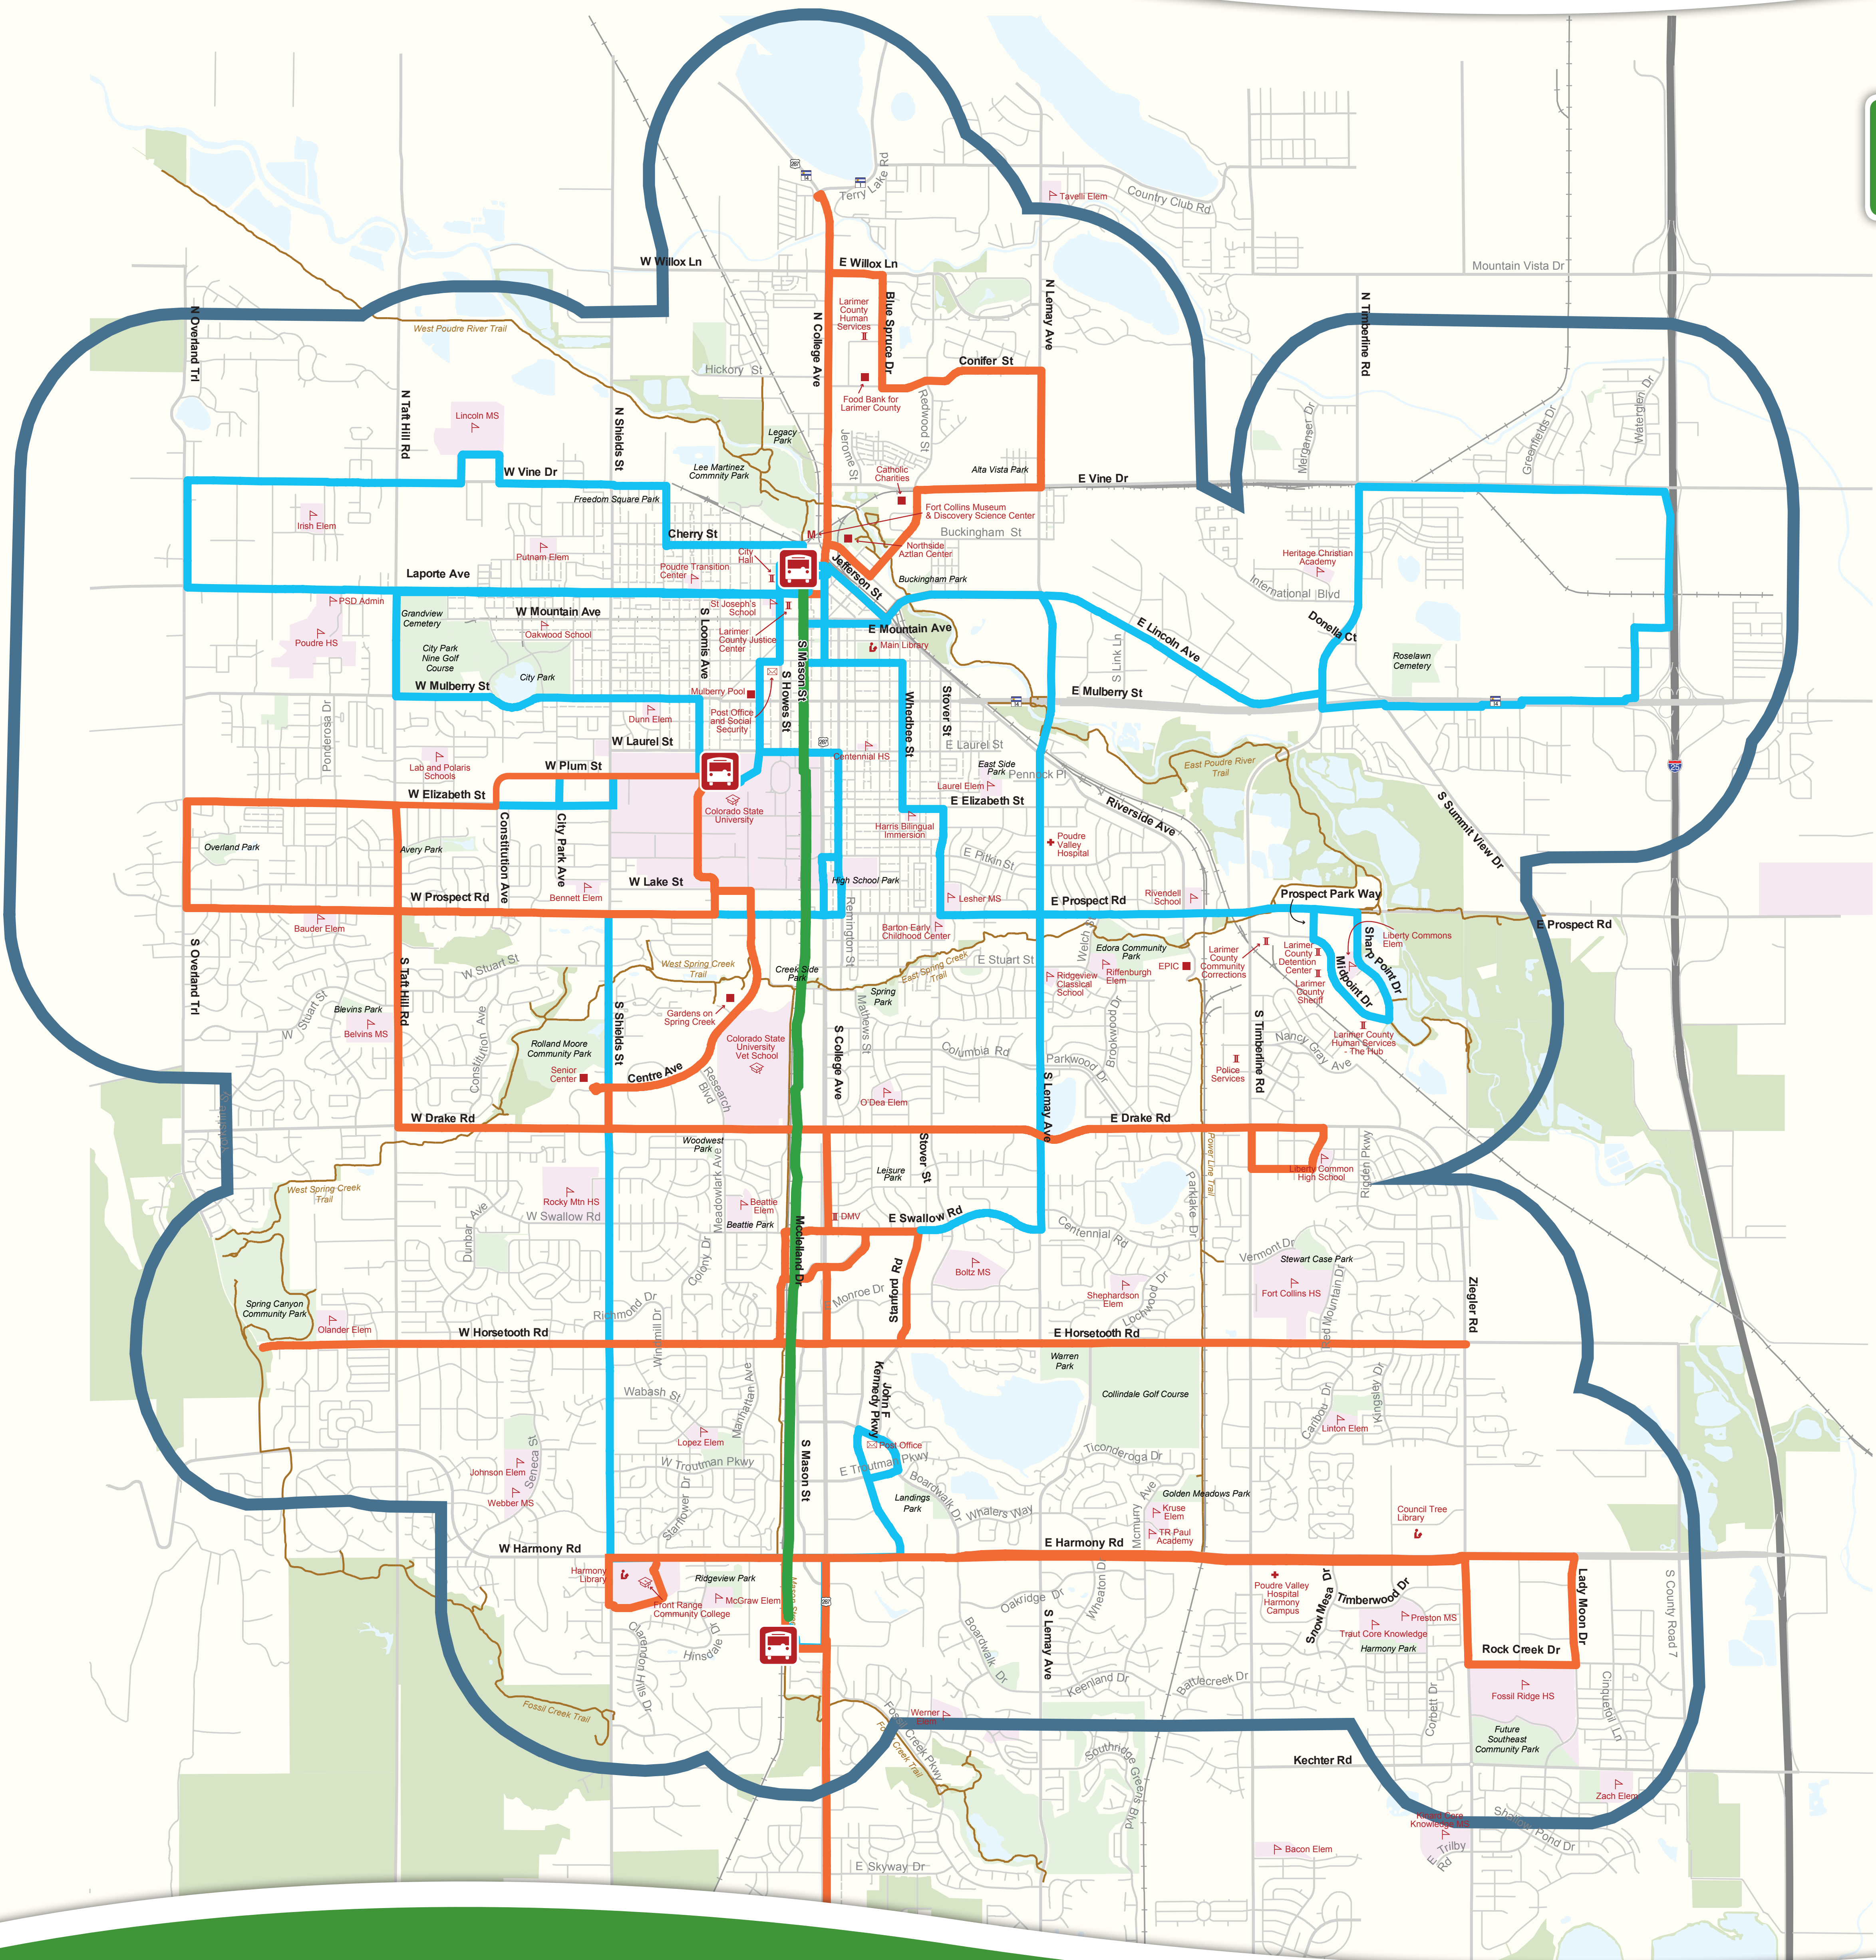

HOURS OF SERVICE (MAY 2014) MAX / STC - ENHANCEMENTS

Service End Time

- ▬ 6:30pm
- ▬ 10:30pm
- ▬ 12:30am
- DAR SERVICE AREA