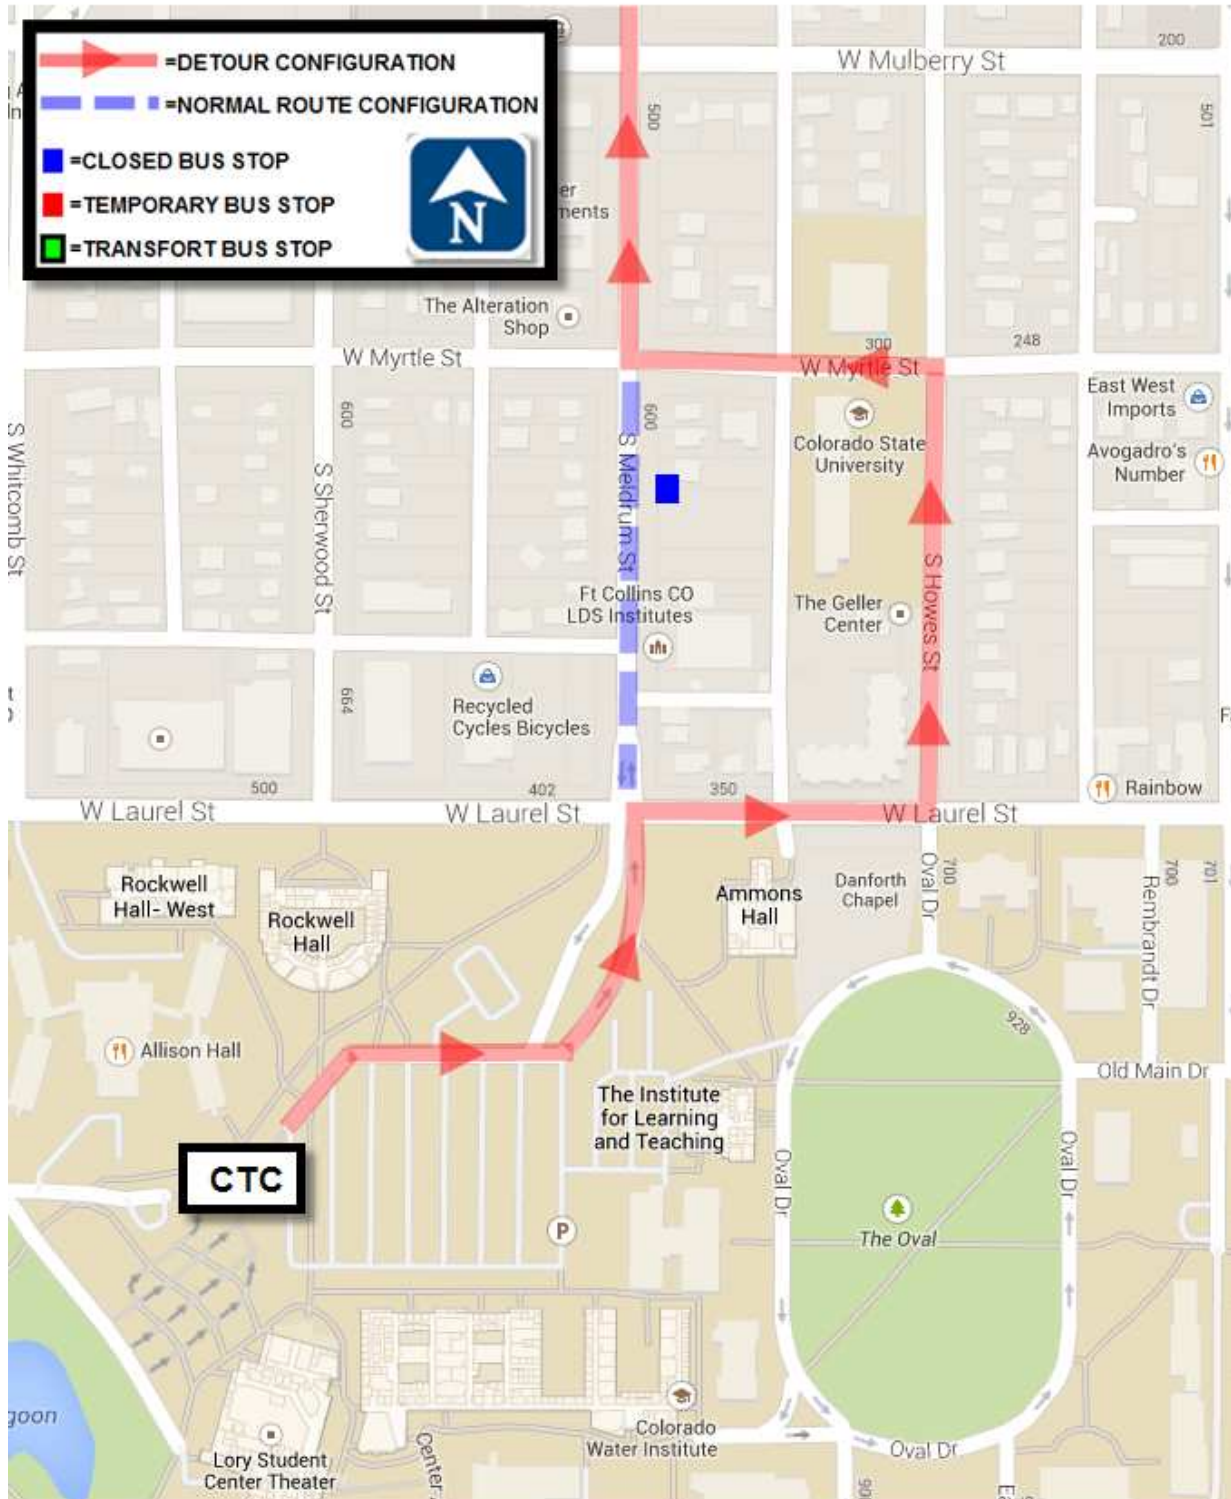

ROUTE 15 NB DETOUR

10/28/13 - ?

ON MELDRUM NB
RIGHT ON LAUREL
LEFT ON HOWES
LEFT ON MYRTLE
RIGHT ON MELDRUM
RESUME NORMAL ROUTING