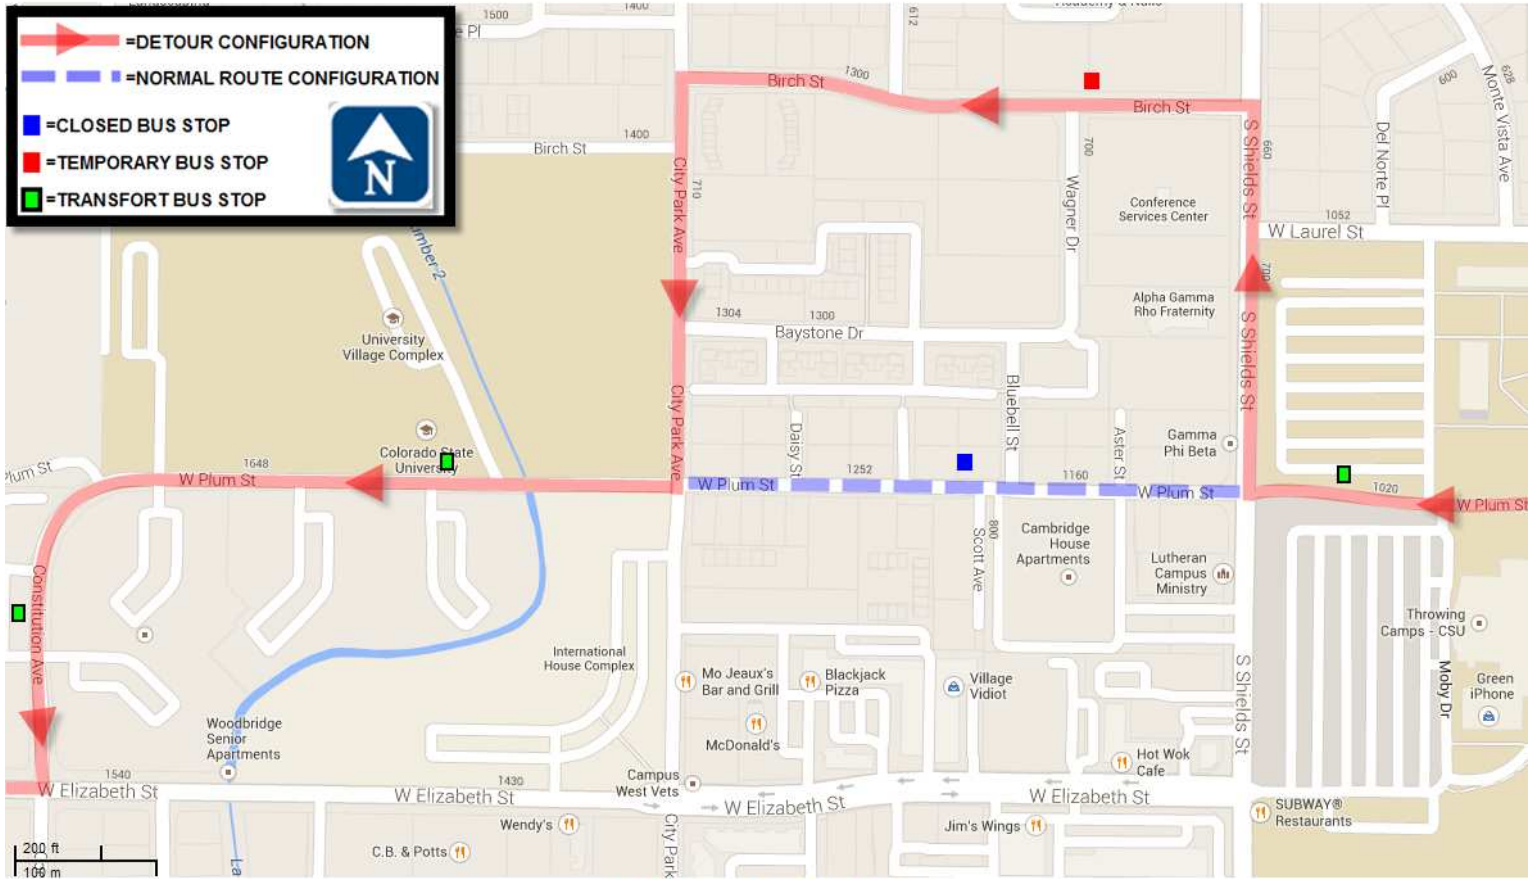

# ROUTE 3 CONFIGURATION FALL SEMESTER 8/26/13 - 12/21/13

**ROUTE 3 DETOUR  
ON PLUM WB  
RIGHT ON SHIELDS  
LEFT ON BIRCH  
LEFT ON CITY PARK  
RIGHT ON PLUM  
RESUME NORMAL ROUTING**