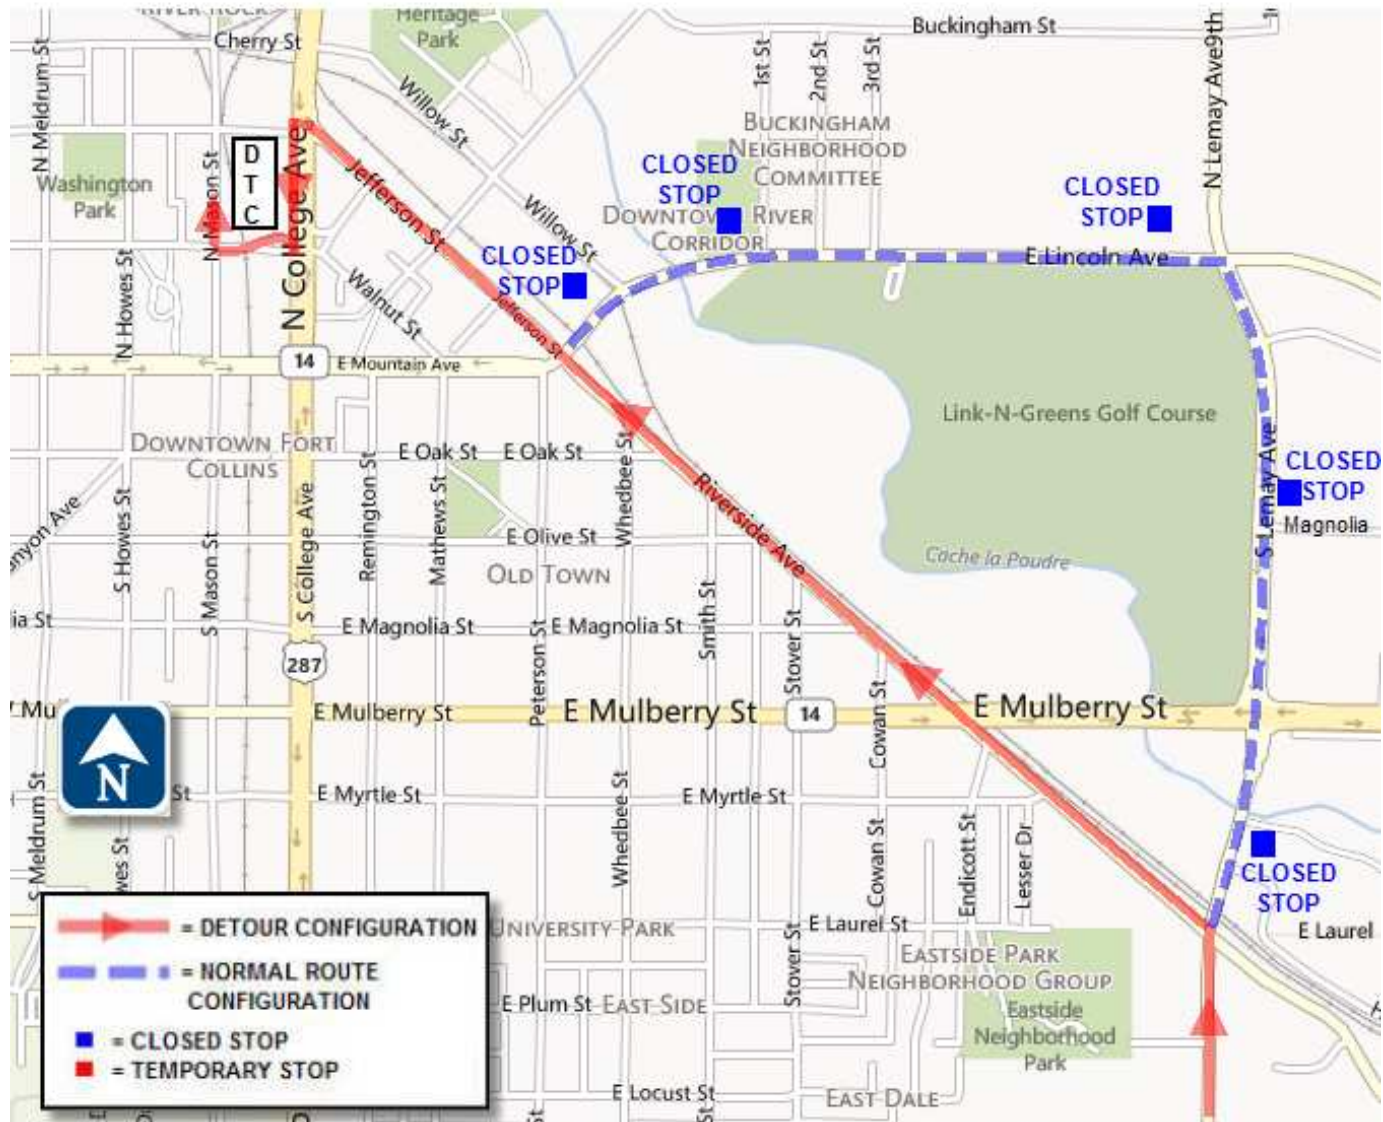

ROUTE 5 NB DETOUR

09/07/13

ROUTE 5 NB DETOUR
ON LEMAY NB
LEFT ON RIVERSIDE
LEFT ON COLLEGE
RIGHT LAPORTE
RIGHT ON MASON
RESUME NORMAL ROUTING

THIS ROUTE WILL SERVICE ALL BUS STOPS PASSED WHILE ON DETOUR