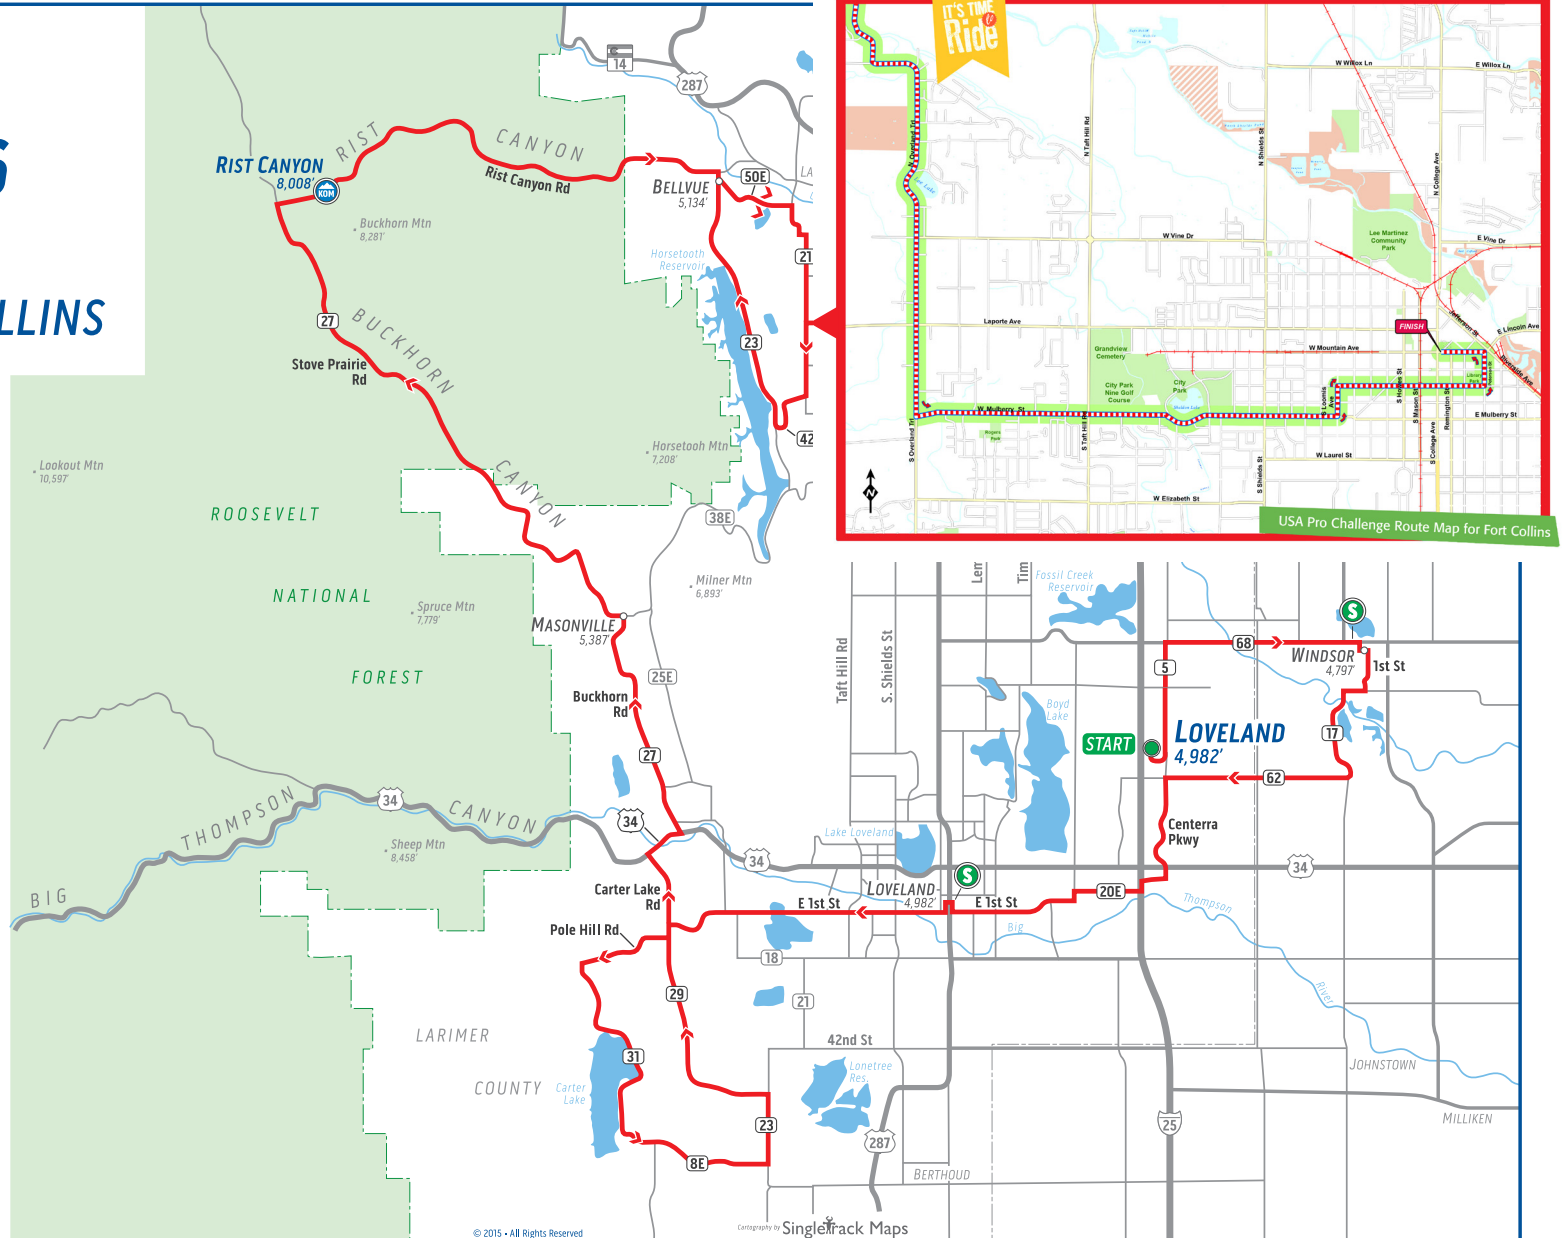

USA Pro Challenge Route and Road Closures

fcgov.com/prochallenge

STAGE 6

LOVELAND TO FORT COLLINS

Saturday, August 22nd · 102 Miles / 165 Kilometers

Legend

- Course —
- Course Direction →
- Start ●
- Finish ●
- Sprint S
- KOM K
- City / Town ○
- Interstate 25
- U.S. Highway 40
- State Highway 131
- County Road 33
- Counties
- U.S. Forest Service Boundary

The sixth stage of the seven-stage race starts at 11:35 a.m. in Loveland at The Ranch Events Complex before going through Windsor, Loveland, up to Rist Canyon and then finishing in Old Town Fort Collins. Cyclists are expected to arrive in Fort Collins around 1:30 p.m. that day and reach the finish line on Mountain Avenue by 1:45 (women's race) and 3:30 p.m. (men's race)

Fort Collins/ Horsetooth Reservoir

- » 1 p.m. - CR 50 E, CR 21, Overland Trail will be closed from Bellvue to the intersection of Overland and Mulberry.
- » 1:10 p.m. Mulberry Ave will be closed at Overland to College. Cross traffic will be allowed to cross between women's and men's races if time allows.
- » 2:15 p.m. Overland trail South of Mulberry to CR 42 C, as well as CR 42 C will be closed until the peloton passes.
- » 1:30 – 3:45 p.m. for the downtown Finish College Ave. will be closed from Mulberry to LaPorte St.

*All times are approximate and dependent on race status. All other closures along the route will be a "rolling enclosure"- streets will close as the lead Colorado State Patrol vehicle arrives at an intersection and remain closed until the last State Patrol car passes- an estimated time of 20-40 minutes dependent on race status.