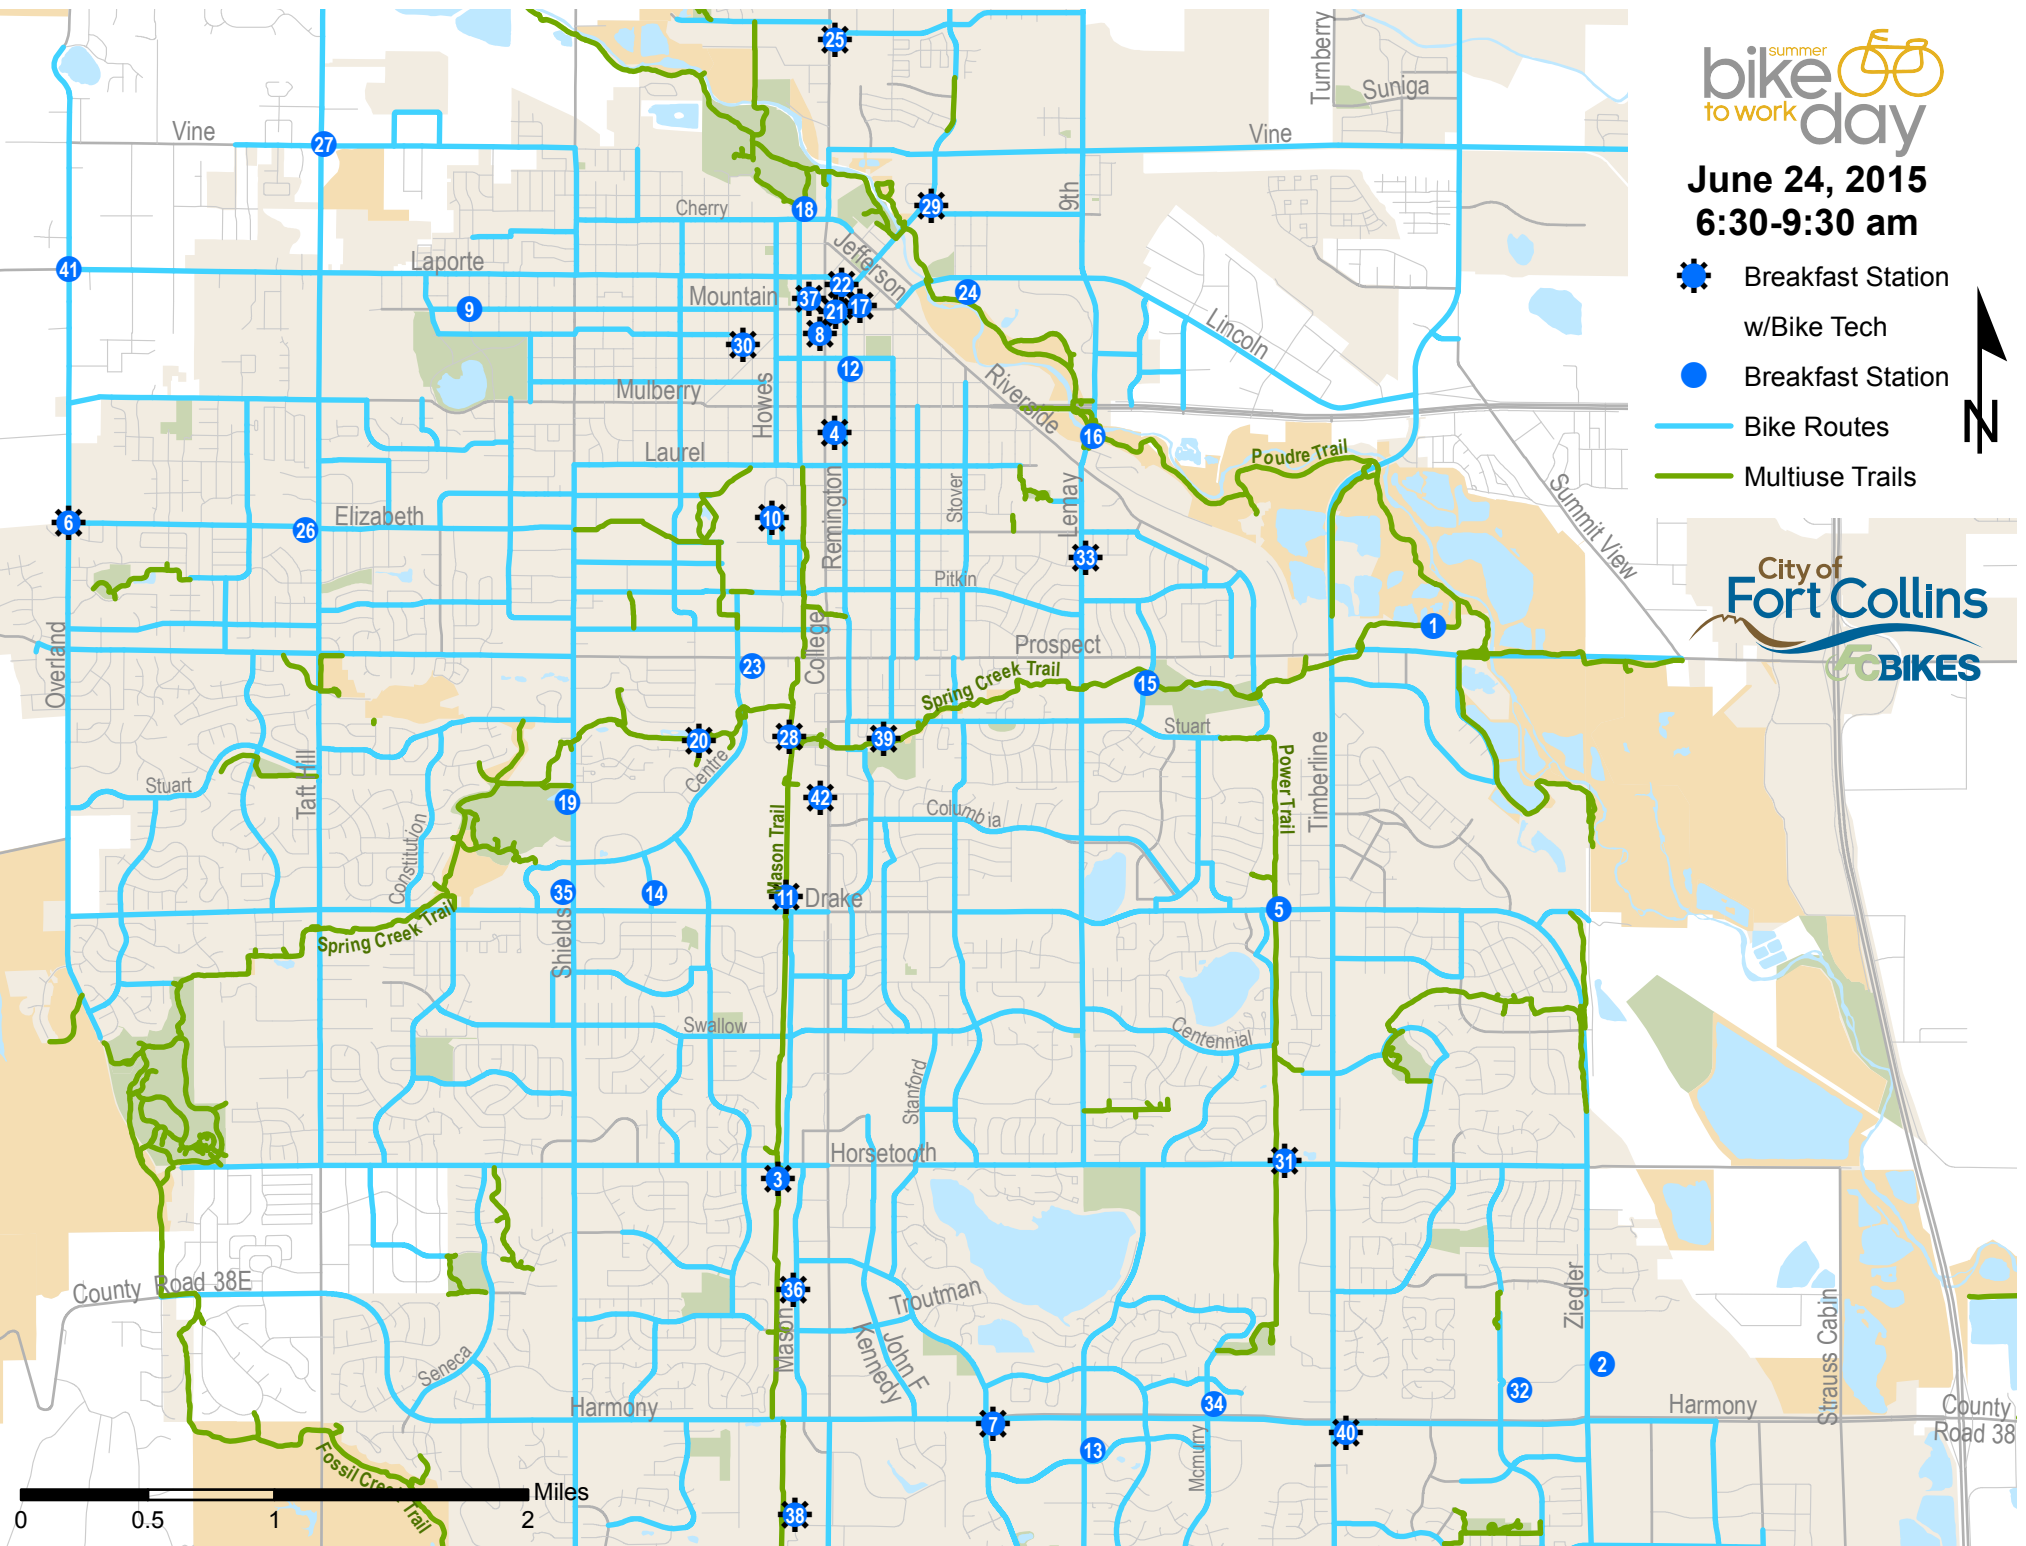

June 24, 2015
6:30-9:30 am

- Breakfast Station w/Bike Tech
- Breakfast Station
- Bike Routes
- Multiuse Trails

ID Location	Hosts	Bike Tech
1: Spring Creek Trail SW of Poudre Trail Intersection	Advanced Energy, AECOM, Dohn Construction, Orthopaedic & Spine Center of the Rockies	None
2: 4380 Ziegler Rd	Avago Technologies, Banner Health Northern Colorado, Hewlett Packard	None
3: Mason Trail at W Horsetooth Rd	Better Business Bureau Serving Northern Colorado and Wyoming, Trader Joe's	Recycled Cycles and Fitness
4: 105 E Myrtle St	Brave New Wheel, Little Guys Movers	Brave New Wheel
5: NW corner of Power Trail and Drake Rd	Adventure Fit Living, Cargill	None
6: NE Corner of Overland Trail and W Elizabeth St	Centers for Disease Control, Gib's Bagels, Starbucks	Lee's Cyclery
7: SE Corner of Harmony Rd and Boardwalk Dr	Chiropractic Associates, Family & Cosmetic Dentistry of the Rockies-Dr. Travis Willey	Tom Overton
8: Oak St Plaza at S College Ave	City of Fort Collins-ClimateWise, Bike Fort Collins, City of Fort Collins-FC Bikes & Bicycle Ambassador Program, The Cupboard, Elevations Credit Union, Mugs Coffee Lounge, The Rio Grande Mexican Restaurant	Phoenix Cyclery
9: W Mountain Ave and Roosevelt Ave	CJR Homes	None
10: CSU Oval	Colorado State University, Breakaway Bike Ads, Edge Optics, Mugs Coffee Lounge	The Spoke
11: Mason Trail at W Drake Rd	CSU College of Veterinary Medicine and Biomedical Sciences, Benjamin Morgan Farmers Insurance Agent, Eger CPA, Elan Yoga and Fitness, McAlister's Deli	Performance Cycles
12: 324 Remington St	Digital Workshop Center, NerdyMind Marketing	None
13: 1112 Oakridge Dr	The Egg & I, Associates in Family Medicine	None
14: NE Corner of W Drake Rd and Worthington Ave	Eyecare Associates	None
15: Spring Creek Trail and Edora Park	Farnsworth Group, Inc., Green Light Cafe, Signarama Fort Collins	None
16: Poudre Trail at S Lemay Ave	Fort Collins Coloradoan, Horse and Dragon Brewery Company, Houska Automotive Services, Inc., Vineyard of the Rockies	None
17: 250 E Mountain Ave	Fort Collins Food Cooperative, Bohemian Foundation, ExperiencePlus! Bike Tours	ExperiencePlus! Bicycle Tours
18: 408 Mason Court	Fort Collins Museum of Discovery, Dazbog Coffee Company	None
19: S Shields St at Rolland Moore Park	Gallegos Sanitation, Charco Broiler, Morning Fresh Dairy	None
20: Spring Creek Trail at The Gardens on Spring Creek	Gardens on Spring Creek, Beantrees Drive Thru Coffee Cafe, Illegal Pete's, Performance Physical Therapy, REI, Vista Solutions	REI
21: 119 E Mountain Ave	The Gearage Outdoor Sports, The Group Real Estate, New World Sports	The Gearage Outdoor Sports
22: 236 Walnut St	Happy Lucky!ÇÖs Teahouse & Treasures, Akinz, Trees, Water and People	Fort Collins Bike Co-op
23: 425 W Prospect Rd	Hilton Fort Collins	None
24: Poudre Trail at 221 E Lincoln Ave	In-Situ, Inc.	None
25: 1200 N College Ave	Jax Outdoor Gear, Food Bank for Larimer County, Health District of Northern Larimer County	Fort Collins Bike Co-op
26: 1015 S Taft Hill Rd	King Soopers	None
27: N Taft Hill Rd and W Vine Dr	Martin Marietta	None
28: Spring Creek Trail and Mason Trail	Natural Resources Research Center, USDA, USDI, Brewsworthy Coffee, Great Harvest Bakery, The Human Bean, La Luz Mexican	Drake Cyclery
29: 500 Linden St	New Belgium Brewing Company, Niner Bikes	Peloton Cycles
30: 209 S Meldrum St	OtterBox	proVelo Bicycles
31: NW corner of S Timberline Rd and E Horsetooth St	Platte River Power Authority, Forney Industries, Silver Grill Cafe	Beer and Bike Tours
32: 2733 Council Tree Ave	Poudre River Public Libraries-Council Tree Library	None
33: SE corner of S Lemay Ave and Doctors Lane	Poudre Valley Hospital, Advanced Animal Care of Colorado, The Feet	Crankenstein
34: NE Corner of E Harmony Rd and McMurry Ave	Primp Hair Studio, Matador Mexican Grill, Wells Fargo Advisors	None
35: 2555 S Shields St	Raintree Athletic Club, Green Events, LLC	None
36: 4031 S Mason St	Recycled Cycles and Fitness, IBMC College, Warren Federal Credit Union	Recycled Cycles and Fitness
37: 144 W Mountain Ave	Snooze an AM Eatery, WorkLife Partnership	Lee's Cyclery
38: South Transit Center at 4915 Fossil Blvd	Transfort	proVelo Bicycles
39: Spring Creek Trail at 301 E Stuart St	Trinity Lutheran Church	Rocky Mountain Recumbents
40: SE Corner of E Harmony Rd and Timberline Rd	University of Colorado Health, Brinkman Partners	Peloton Cycles
41: N Overland Trail and Laporte Ave	USDA National Wildlife Research Center	None
42: 2201 S College Ave	Whole Foods Market Fort Collins, Miramont Lifestyle Fitness	Peloton Cycles