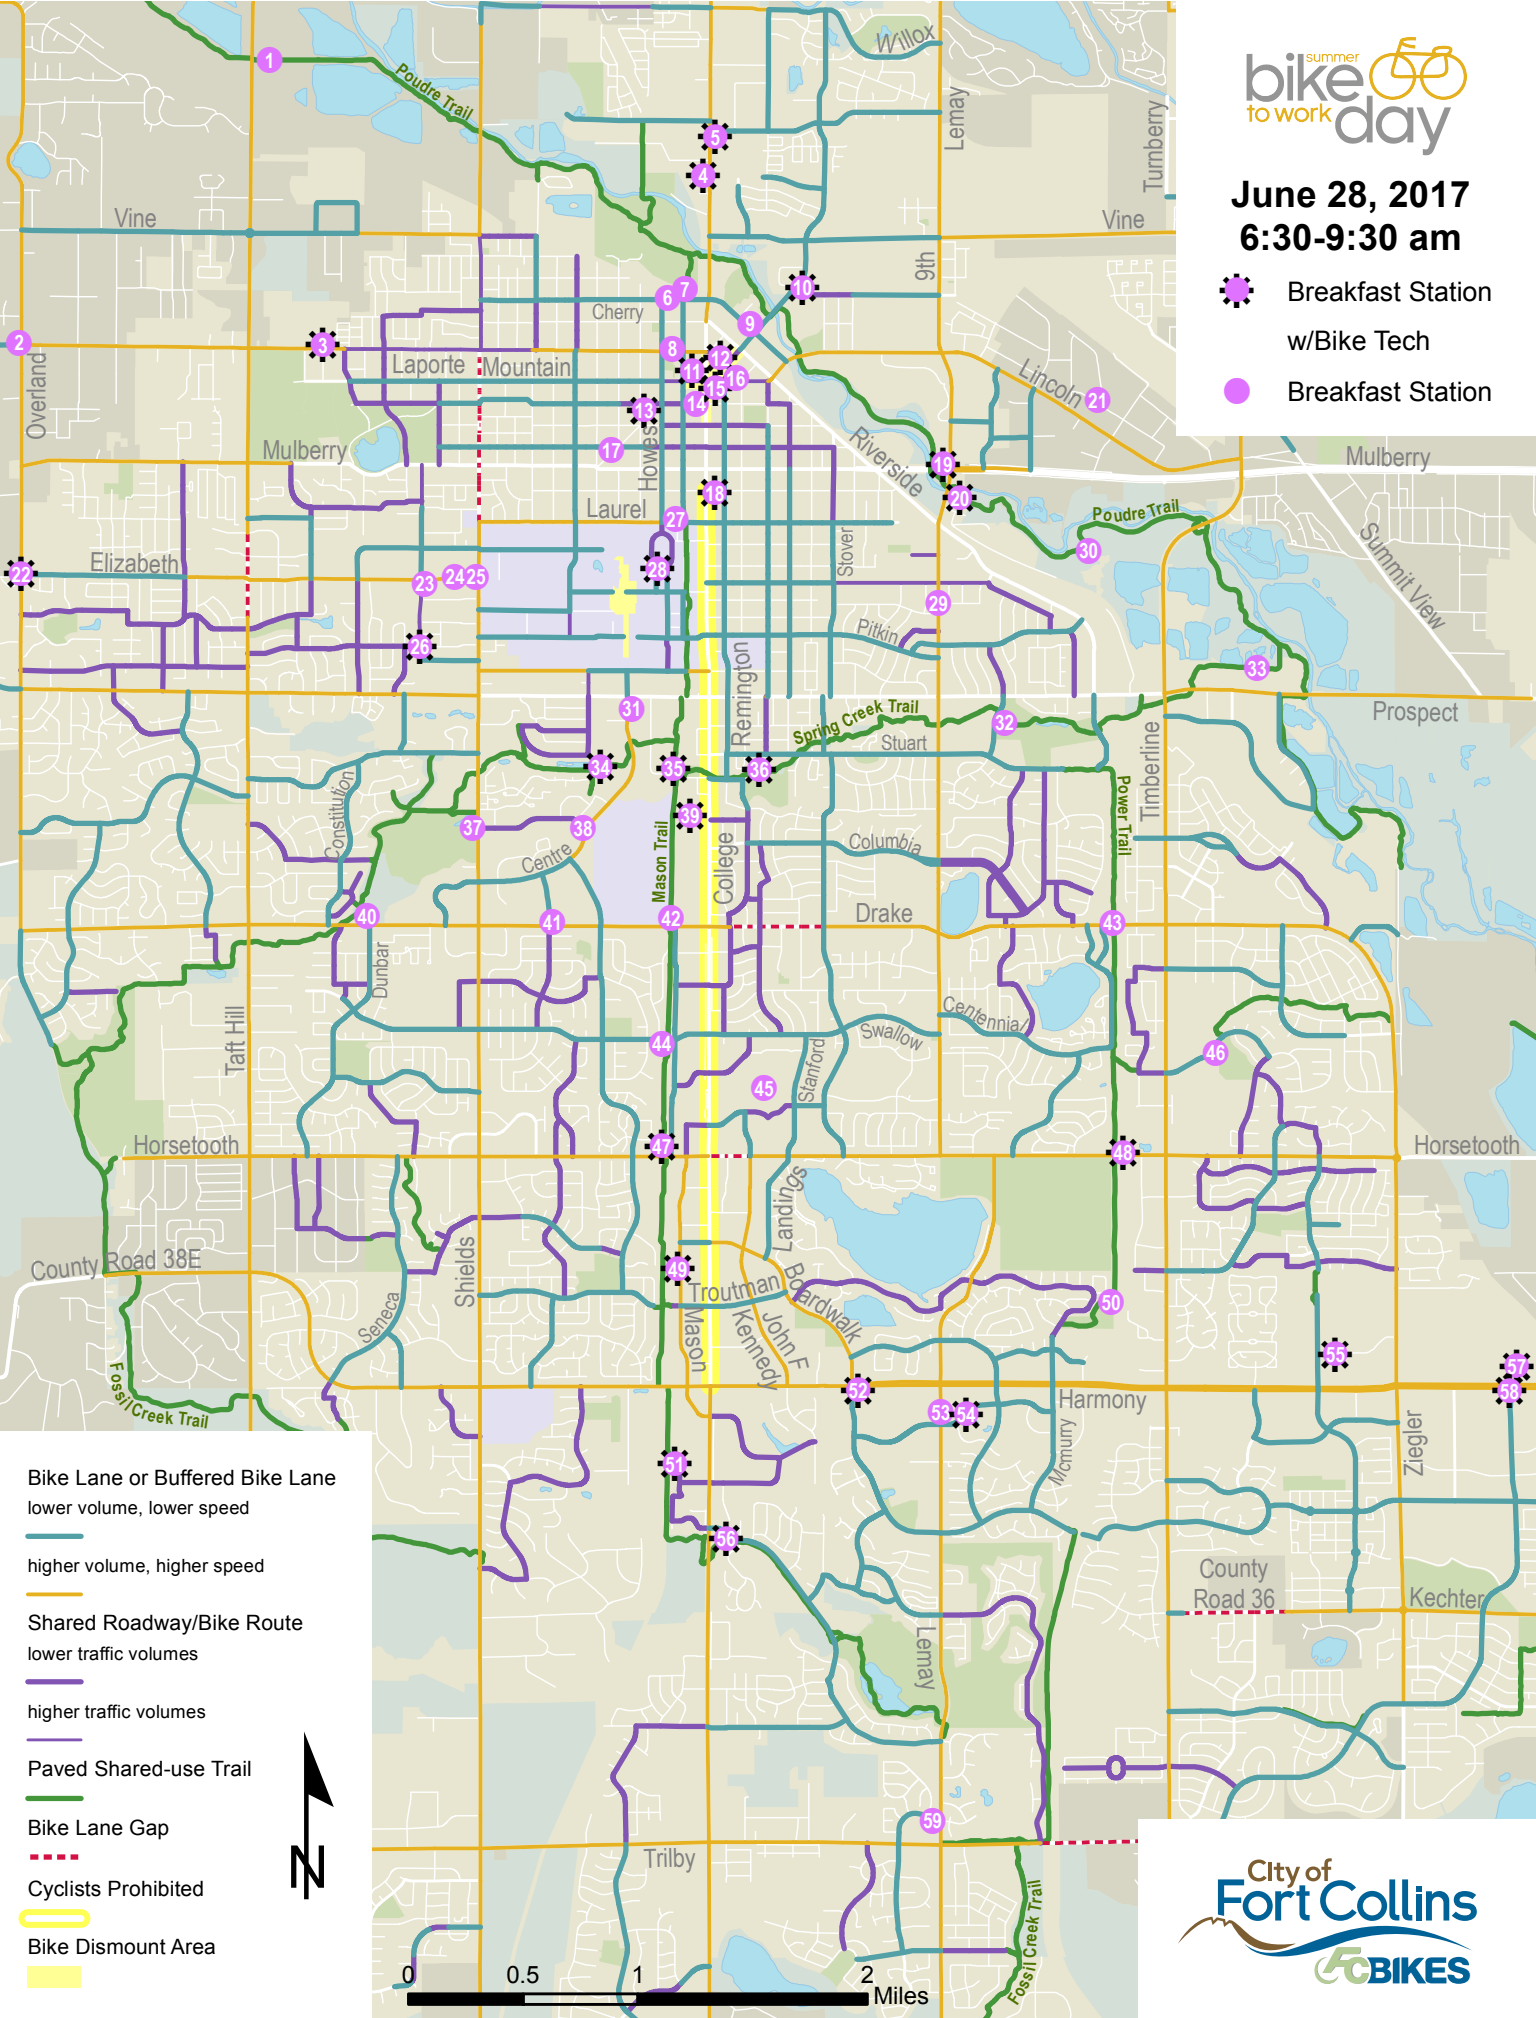

June 28, 2017
6:30-9:30 am

-  Breakfast Station w/Bike Tech
-  Breakfast Station

- Bike Lane or Buffered Bike Lane**
lower volume, lower speed
- higher volume, higher speed
- Shared Roadway/Bike Route**
lower traffic volumes
- higher traffic volumes
- Paved Shared-use Trail**
- Bike Lane Gap**
- Cyclists Prohibited**
- Bike Dismount Area**