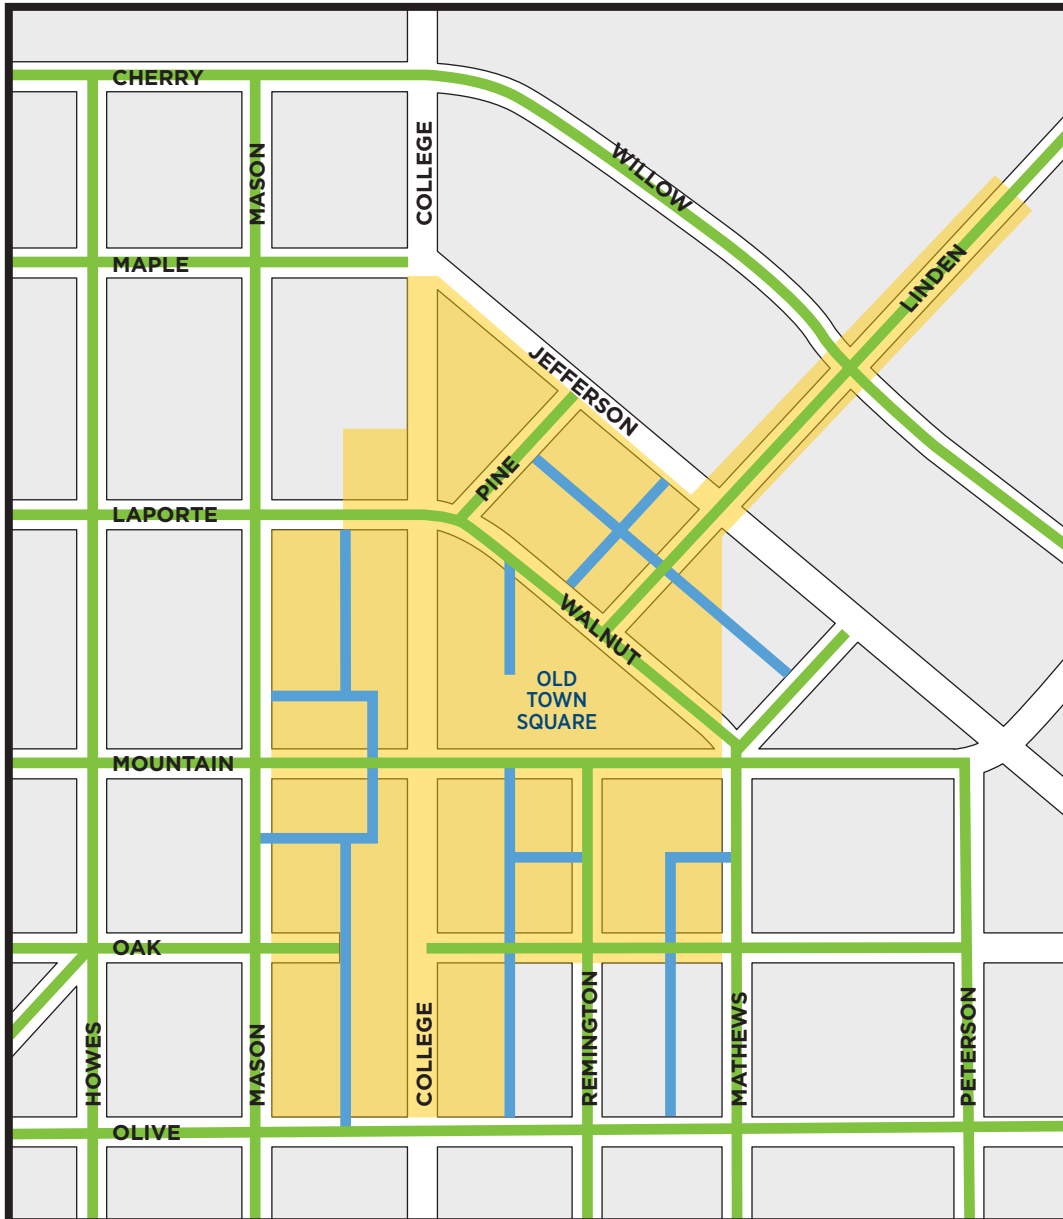

DOWNTOWN SIDEWALK DISMOUNT ZONE

The dismount zone affects bicycles, scooters, skateboards, and other wheeled devices. ADA devices are exempt.

KEY

- No riding on sidewalks zone
- Recommended riding routes
- Rideable alleyways