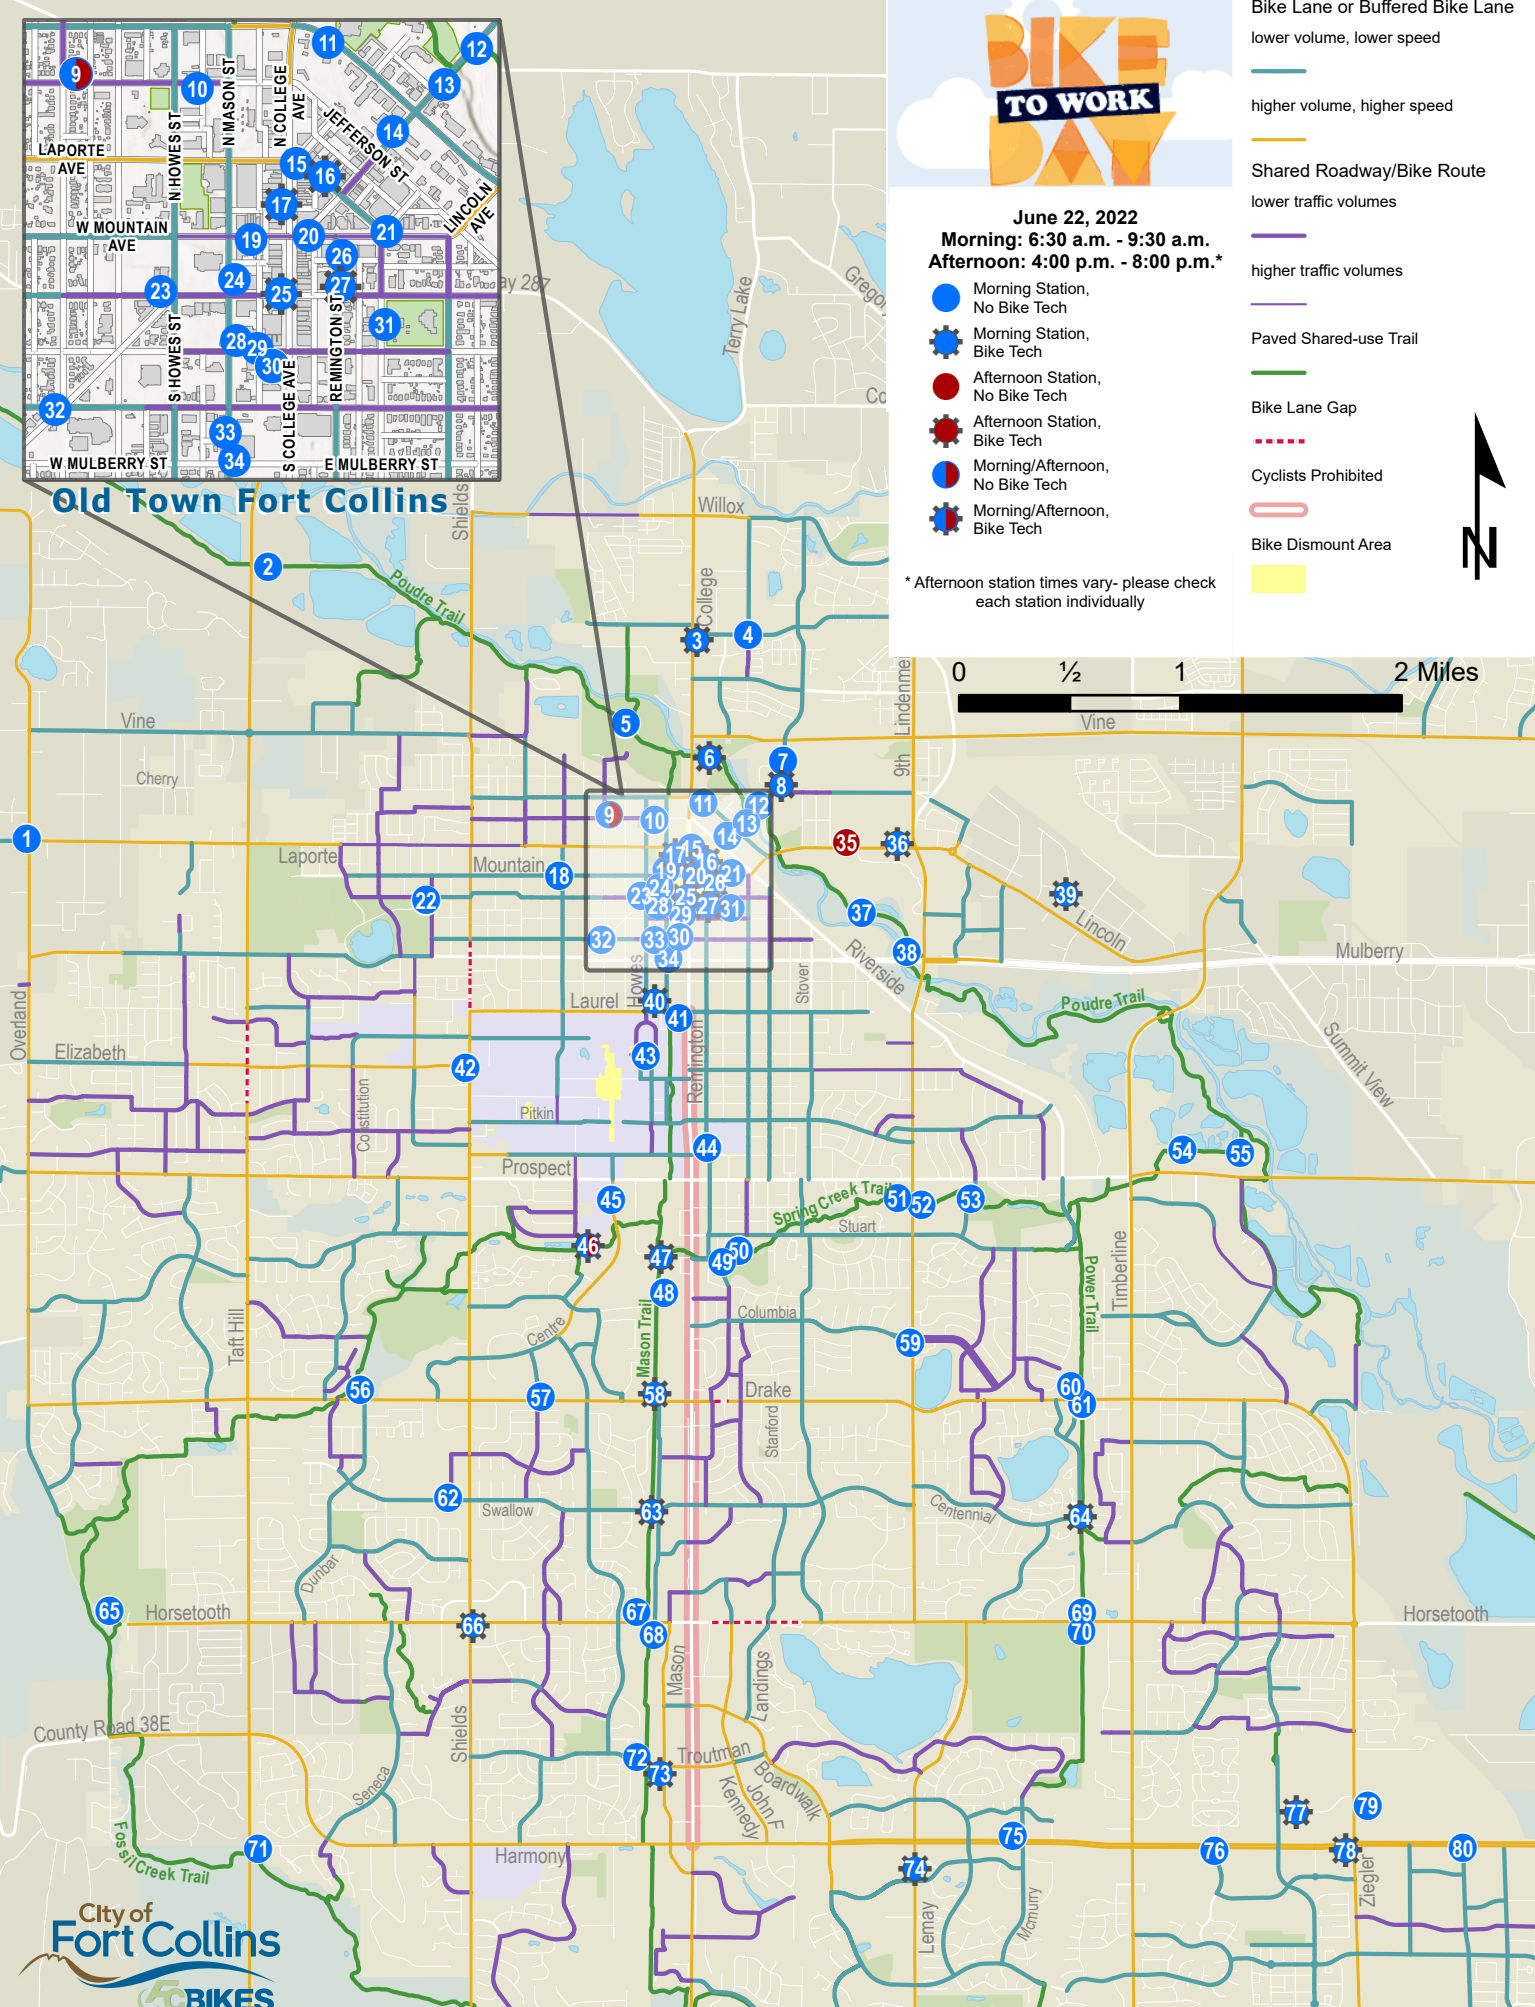

- Bike Lane or Buffered Bike Lane
- lower volume, lower speed
- higher volume, higher speed
- Shared Roadway/Bike Route
- lower traffic volumes
- higher traffic volumes
- Paved Shared-use Trail
- Bike Lane Gap
- Cyclists Prohibited
- Bike Dismount Area

June 22, 2022
Morning: 6:30 a.m. - 9:30 a.m.
Afternoon: 4:00 p.m. - 8:00 p.m.*

- Morning Station, No Bike Tech
- ⚙ Morning Station, Bike Tech
- Afternoon Station, No Bike Tech
- ⚙ Afternoon Station, Bike Tech
- Morning/Afternoon, No Bike Tech
- ⚙ Morning/Afternoon, Bike Tech

* Afternoon station times vary- please check each station individually