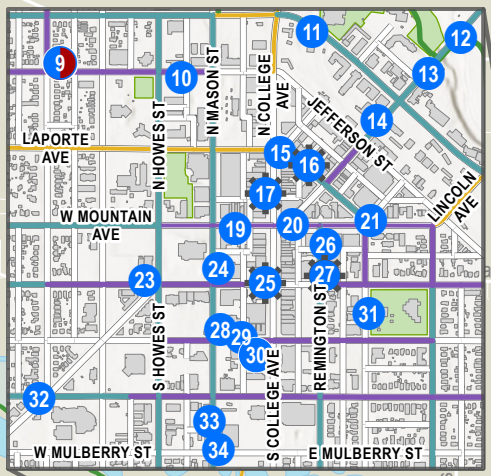

Old Town Fort Collins