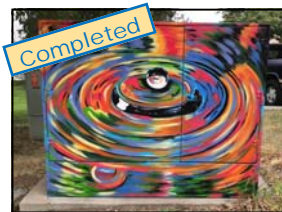

10. Rolfe Bautista
2601 S. Lemay Ave.

13. Cynthia Danielle
3749 S. Mason St.