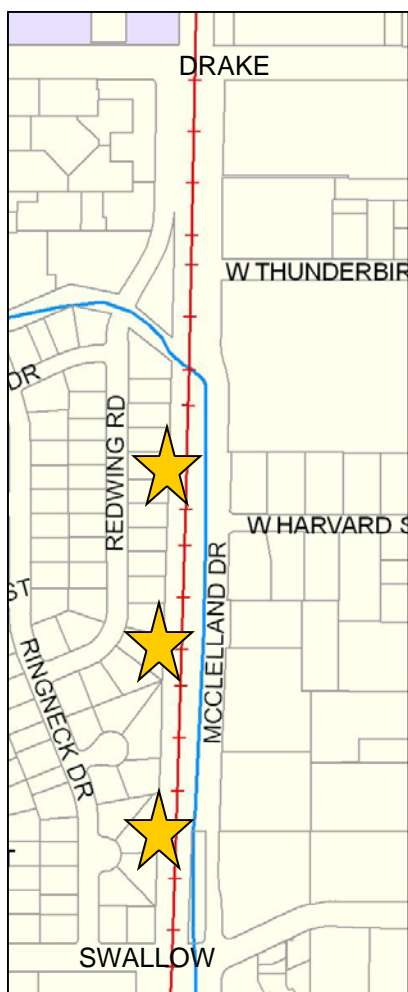

**Transformer Cabinet Mural Project 2011**  
**Artist: Francisco Estaban**  
**Location: 4 cabinets along the Mason Trail,**  
**between Swallow and Drake**

“Bikes and More Bikes” On this repeating pattern of bicyclists, bikers will be thickly outlined over a bright 2-color transition background. Bicycle wheels will be painted off-white which will create a contrast over the rich tints and tones of the background. The bicyclist’s jerseys and helmets will be diverse in color throughout all the boxes for the project. These contrasting color schemes will create a movement over the surface and create subtle optical vibrations. For continuity in design I will paint the inside of all the wheels off-white on all 4 cabinets. This will help create an optical effect of color vibration with the jersey and helmet colors. The bikers will be traveling in opposite directions creating a second optical effect of implied lines. Viewers eyes will move smoothly over organized chaos and vibrating directions.

Detail of design