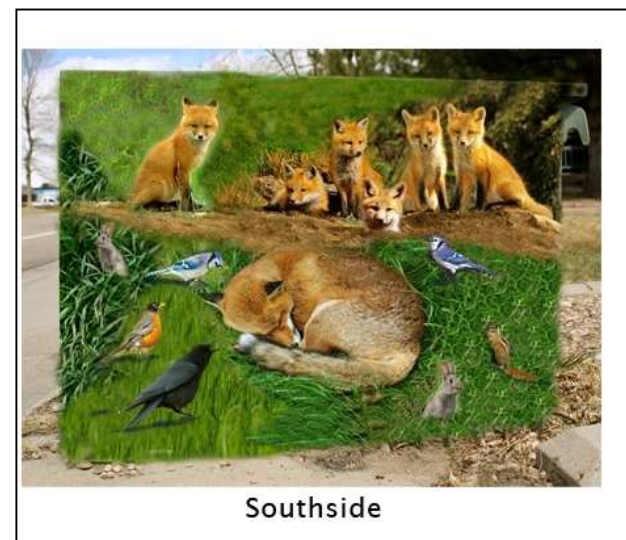

Northside

Southside