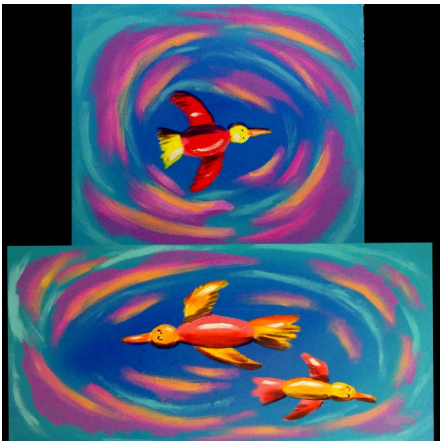

**Transformer Cabinet Mural 2019**  
**Sponsored by Vibrant Neighborhoods Grant/Maple Hill**  
**Artist: Werner Schreiber**  
**Location: 2457 Bar Harbor Drive (SP# )**

**Bird Baths**

The idea for this transformer theme ‘Bird Baths’ came from observing birds bathing in various places, whether it is in a bird bath structure, garden ponds, or bodies of water along a stream. I am inspired to paint colorful birds enjoying themselves in something they do in their daily world. The mural depicts wispy clouds, colorful birds, potted bird baths and natural bird baths formed by rocks. Also included are some foothills, greenery and Horse-tooth Mountain. I will use top quality colors and art paint. Some airbrushing is used, along with traditional paint brush work.

Front

Side

Side

Back

Top