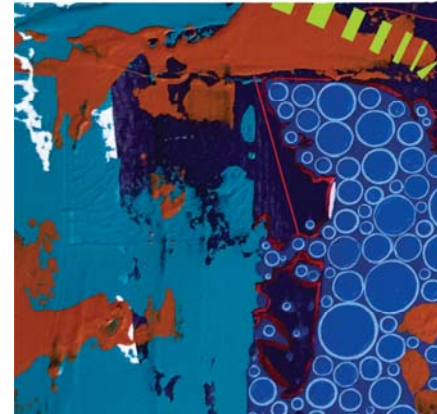

Transformer Cabinet Mural Project 2018
Artist: Amelia Caruso
Location: Intersection of Overland and Drake (SP# 14905)

RISING UP

Front

Side

Side

Back

Top