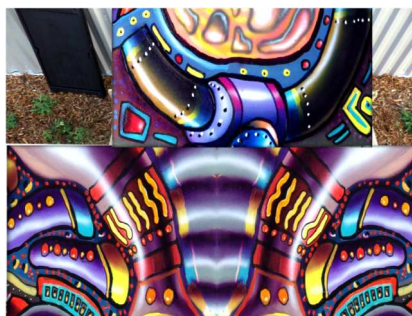

Transformer Cabinet Mural Project 2018
Artist: Werner Schreiber
Location: 1209 N College (SP# 47902)

“Micro Carnival”

The idea of ‘Micro Carnival’ came after this painting concept was in the working stages. It is imaginary micro organisms swirling and moving around in their tiny world – brought into a life size scale for the viewer to interpret. Busy, colorful and dimensional, I hope to bring a carnival to the electric box, and people walking, biking or driving by . . . making it fun and lively for all to enjoy.

Front

Side

Side

Back

Top