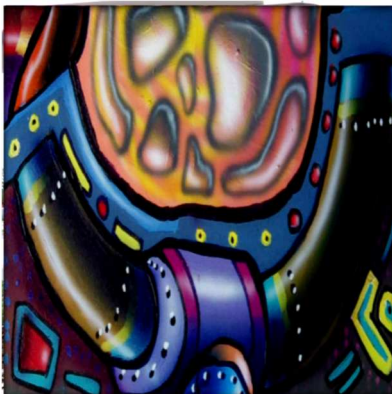

Transformer Cabinet Mural Project 2018
Artist: Werner Schreiber
Location: 1209 N College (SP# 47902)

“Micro Carnival”

The idea of ‘Micro Carnival’ came after this painting concept was in the working stages. It is imaginary micro organisms swirling and moving around in their tiny world – brought into a life size scale for the viewer to interpret. Busy, colorful and dimensional, I hope to bring a carnival to the electric box, and people walking, biking or driving by . . . making it fun and lively for all to enjoy.

Front

Side

Side

Back

Top