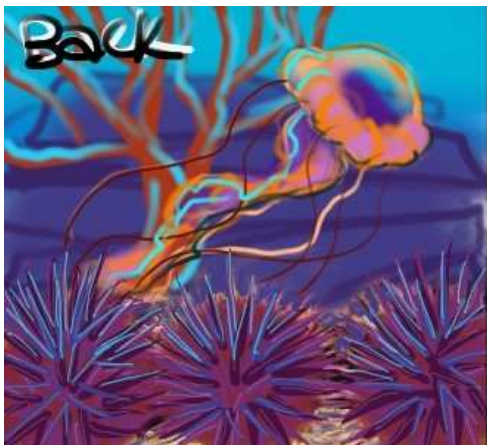

Transformer Cabinet Mural Project 2018
Artist: Joe Myers
Location: 301 Remington (SP#56027)

Horsetooth Under The Sea

The main idea is to have Horsetooth mountain and other landmarks from the Rockies under the sea accompanied by various sea life and an old style scuba diver. The elements for each side will most likely be moved around for the actual painting as the box itself has an awkward shape on 4 of the 5 sides. I plan on adding more elements such as fish, crabs, jellies, etc as well as making the landmarks more prominent. For now this was a basic concept just trying to show the various elements. Placement is subject to change.

Front

Side

Side

Back

Top