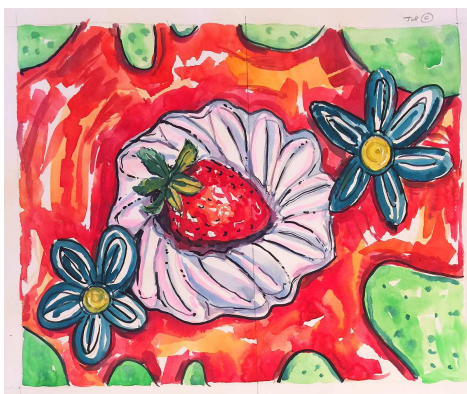

Transformer Cabinet Mural Project 2018
Artist: Jennifer Ivanovic
Location: 625 S. Mason St. (SP# 45811)

Super-Sized Cake

I painted “**Super-Sized Lunch**” in the summer of 2012. I approached this transformer project with modern sculpture intentions. I looked to Claes Oldenburg’s ordinary household objects as “heros”, Marcel Duchamp’s humor filled “ready-mades” and even modern graffiti artists – when done well – they ask the viewer to see everyday objects in new ways. I chose to make a cheeky presentation in the vein of modern art’s “ordinary objects as extraordinary” theme. Did someone super-duper, super-sized their meal and forgotten it in the parking lot? No, but what fun we’ll all have enjoying this modern art for many years and without calorie-filled guilt!

Front

Side

Side

Back

Top