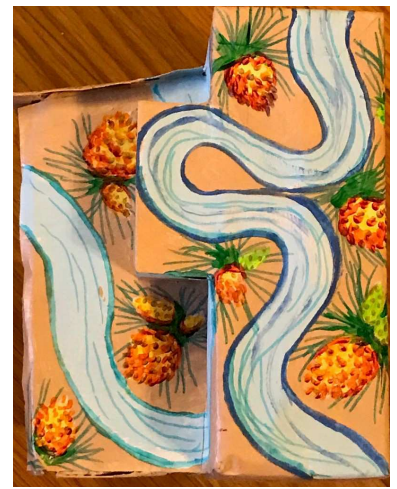

Transformer Cabinet Mural Project 2018
Artist: Gale Whitman
Location: 312 Pine St. (SP# 56189)

Pinecones Rivers

My design celebrates the location of the cabinet at the intersection of Pine Street and Poudre Street, and its proximity to the Poudre River. Clusters of pinecones with pine needles fanning out behind them are depicted across the entire surface. Weaving between and around the clusters is an aerial view of a river running through it all.

Front

Side

Side

Back

Top